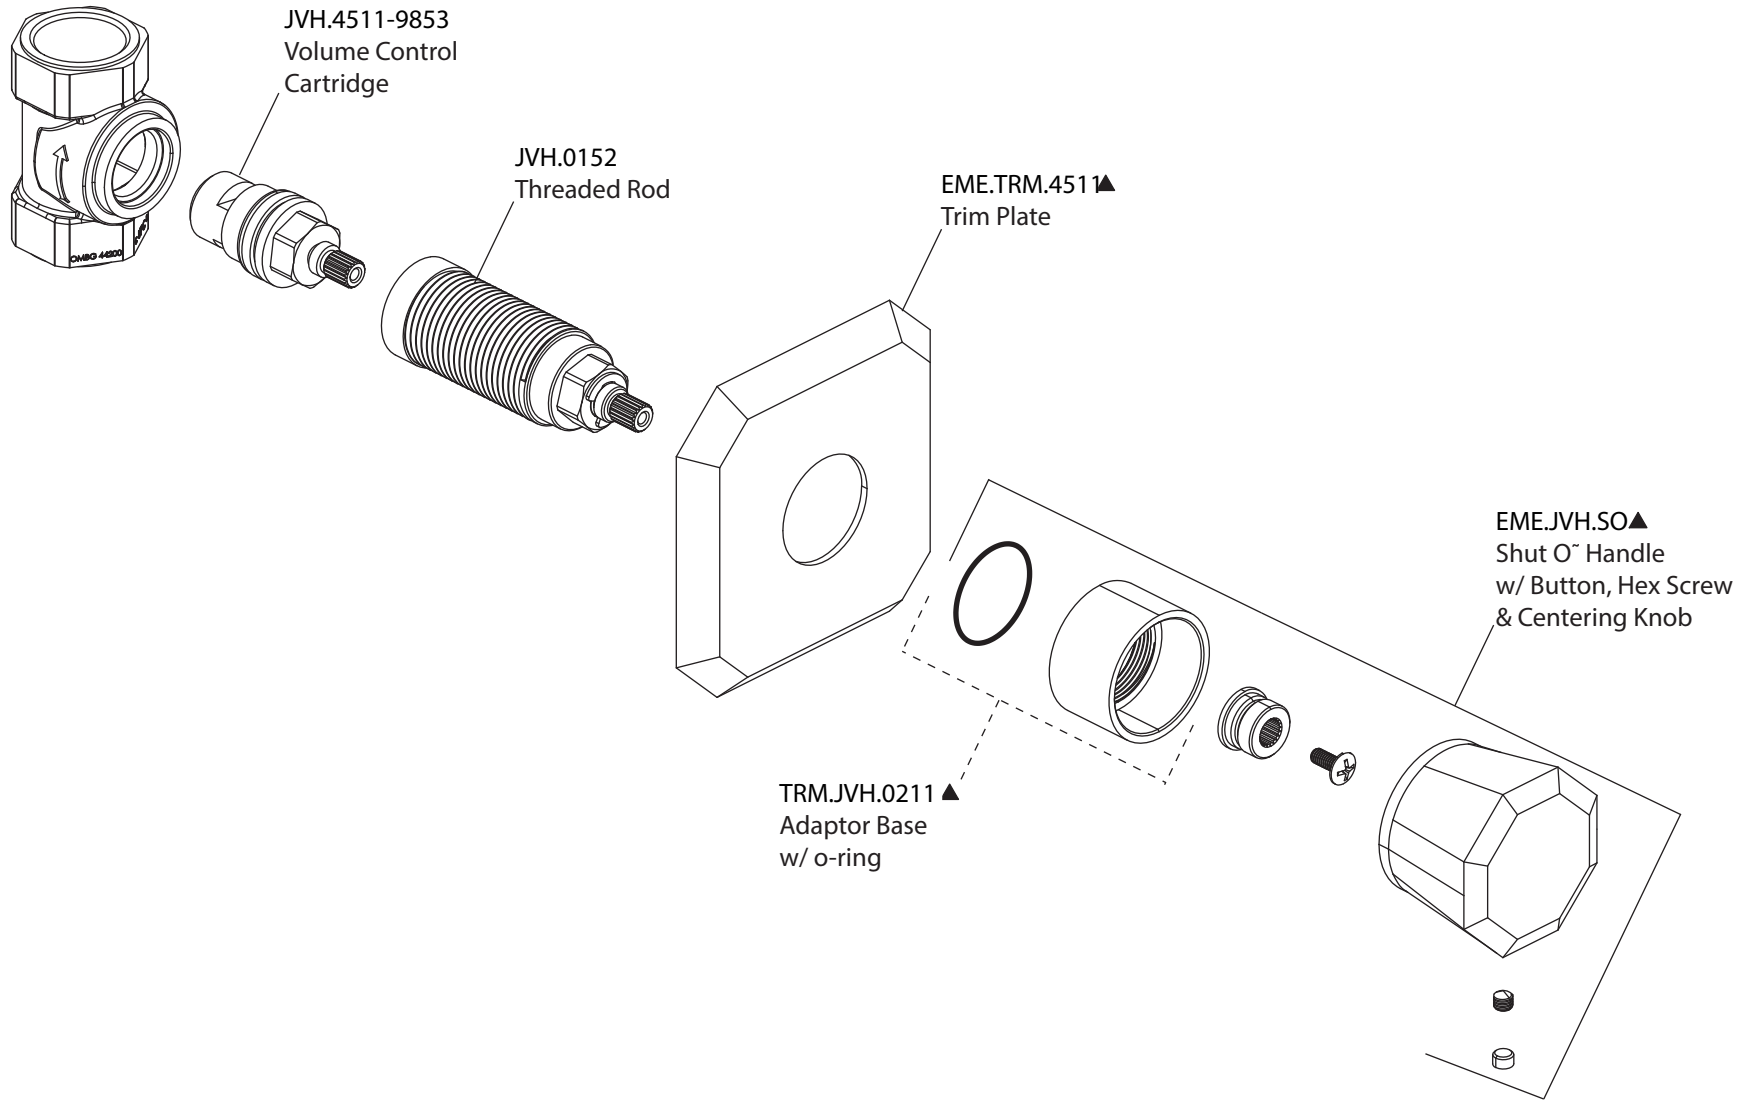

Product Parts Breakdown

FLUSSO
LUXURY PLUMBING FIXTURES

EME.4511