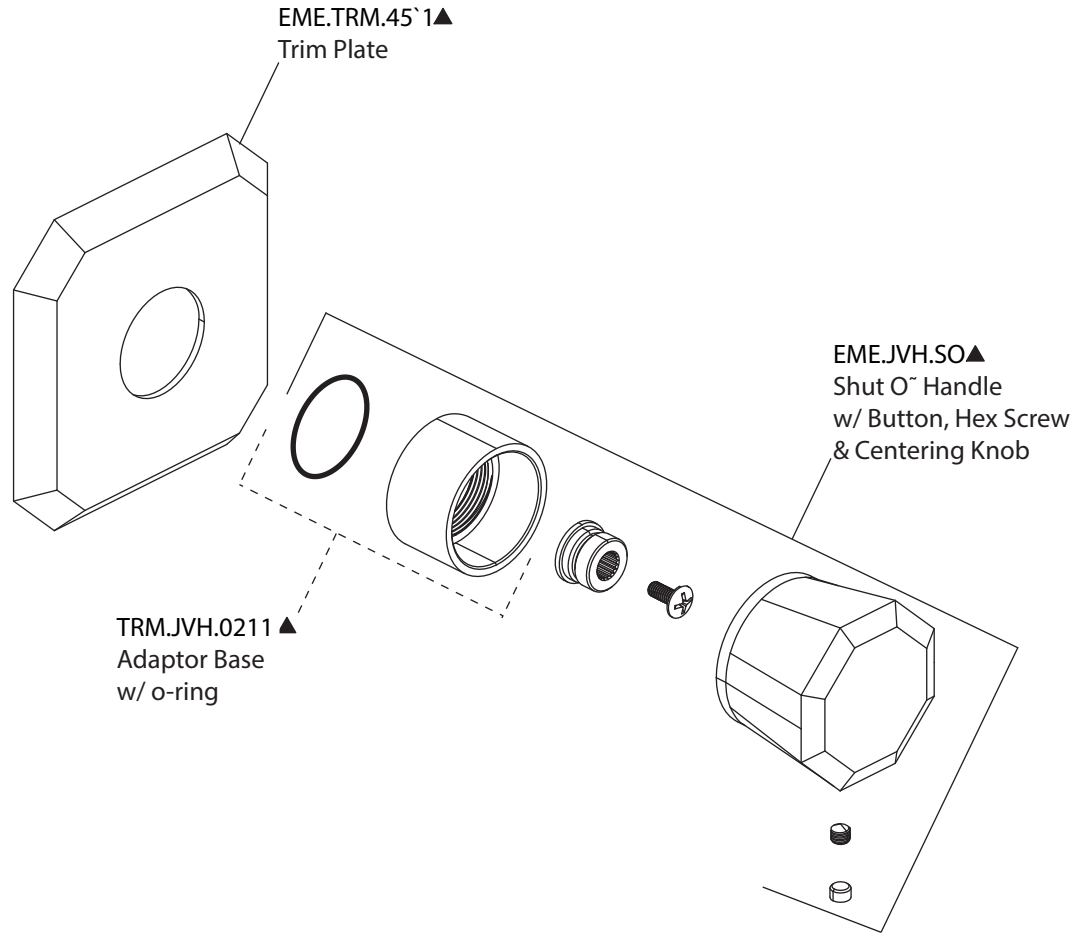

Product Parts Breakdown

FLUSSO
LUXURY PLUMBING FIXTURES

EME.4511T