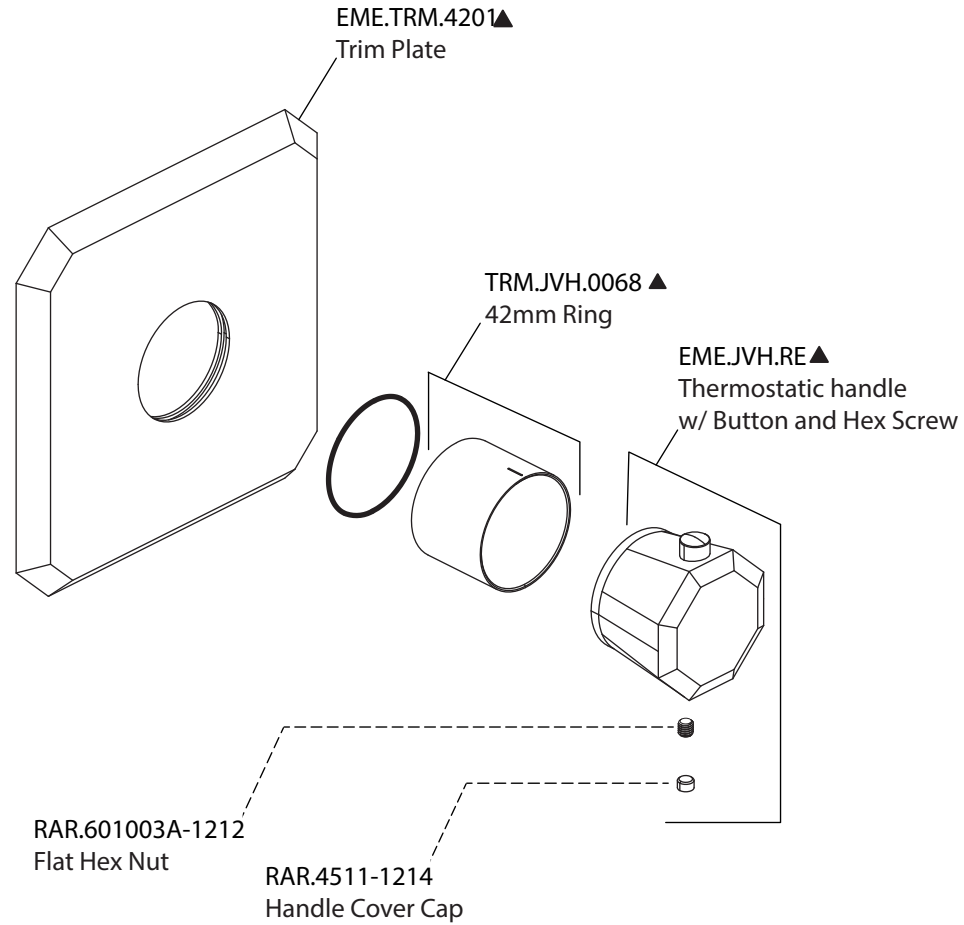

Product Parts Breakdown

EME.4201T