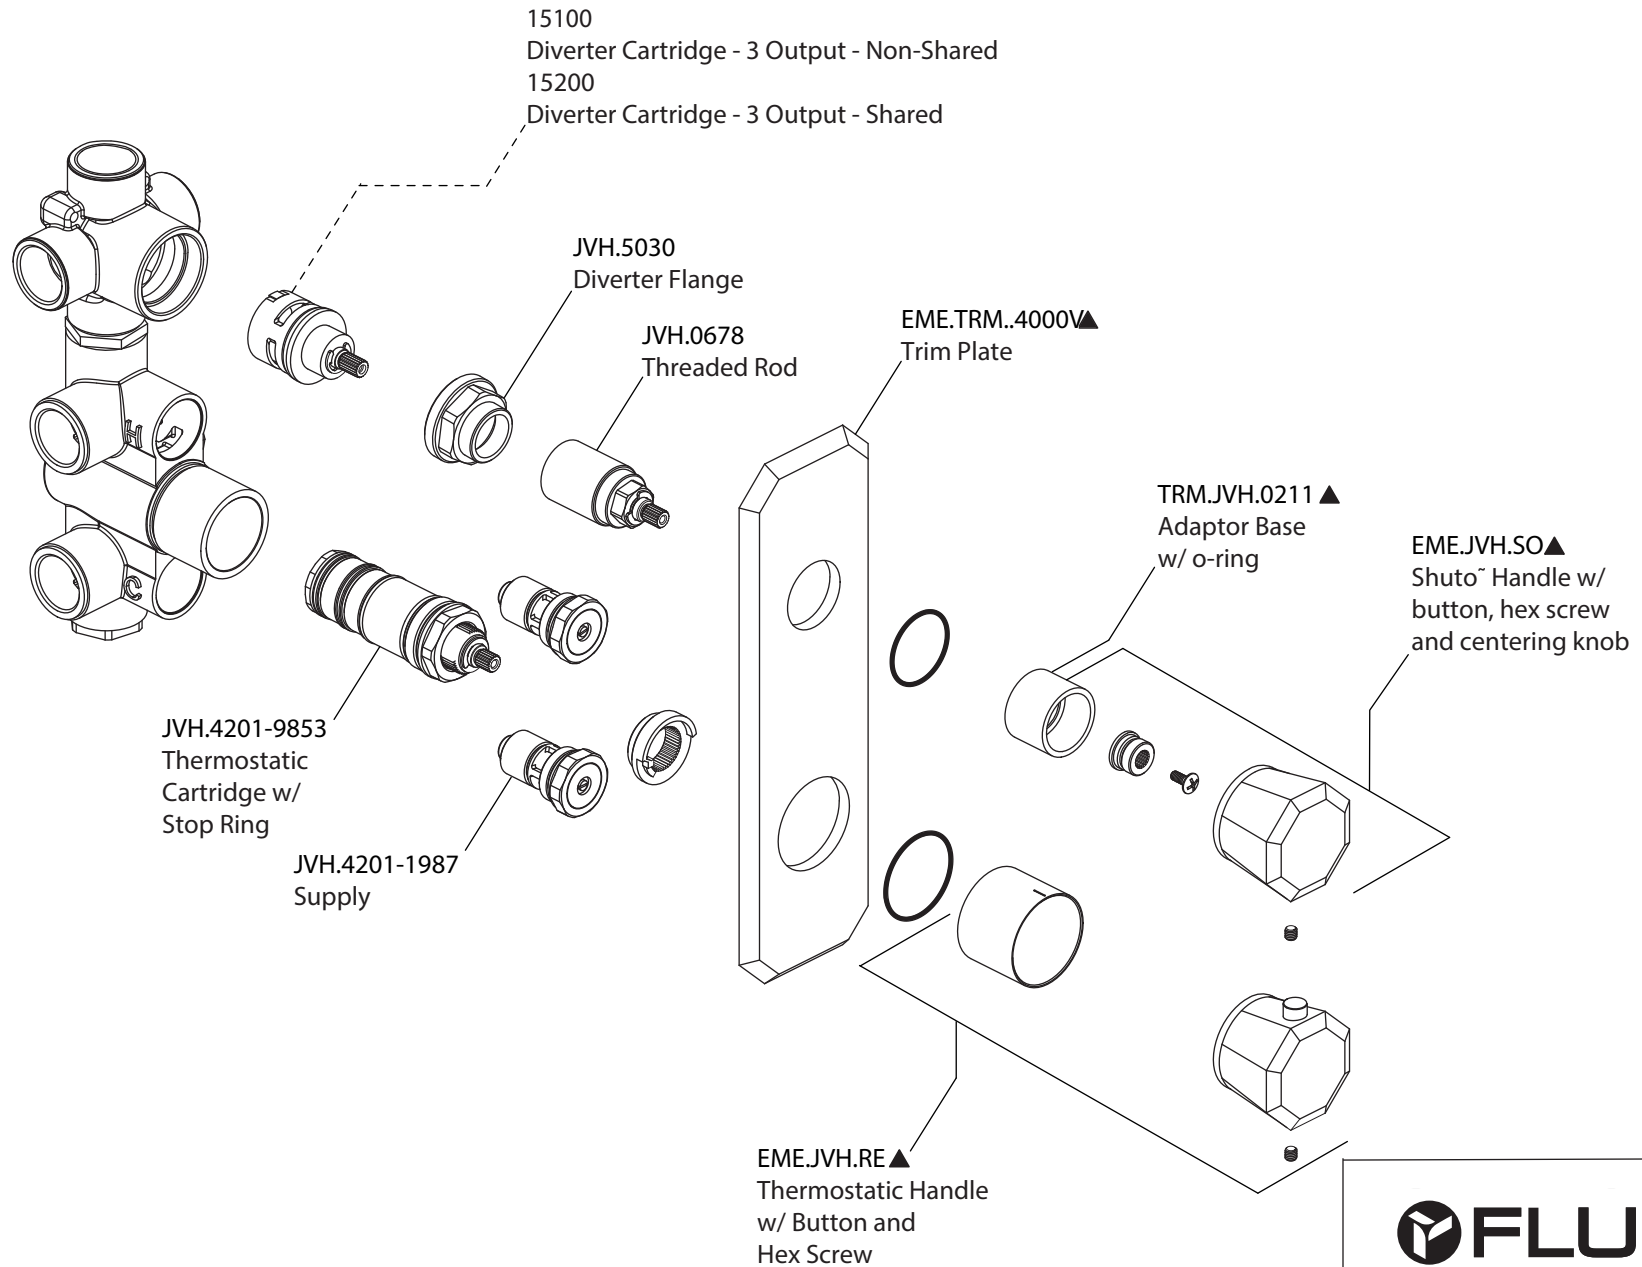

Product Parts Breakdown

▲ Specify Finish

FLUSSO
LUXURY PLUMBING FIXTURES

EME.2780