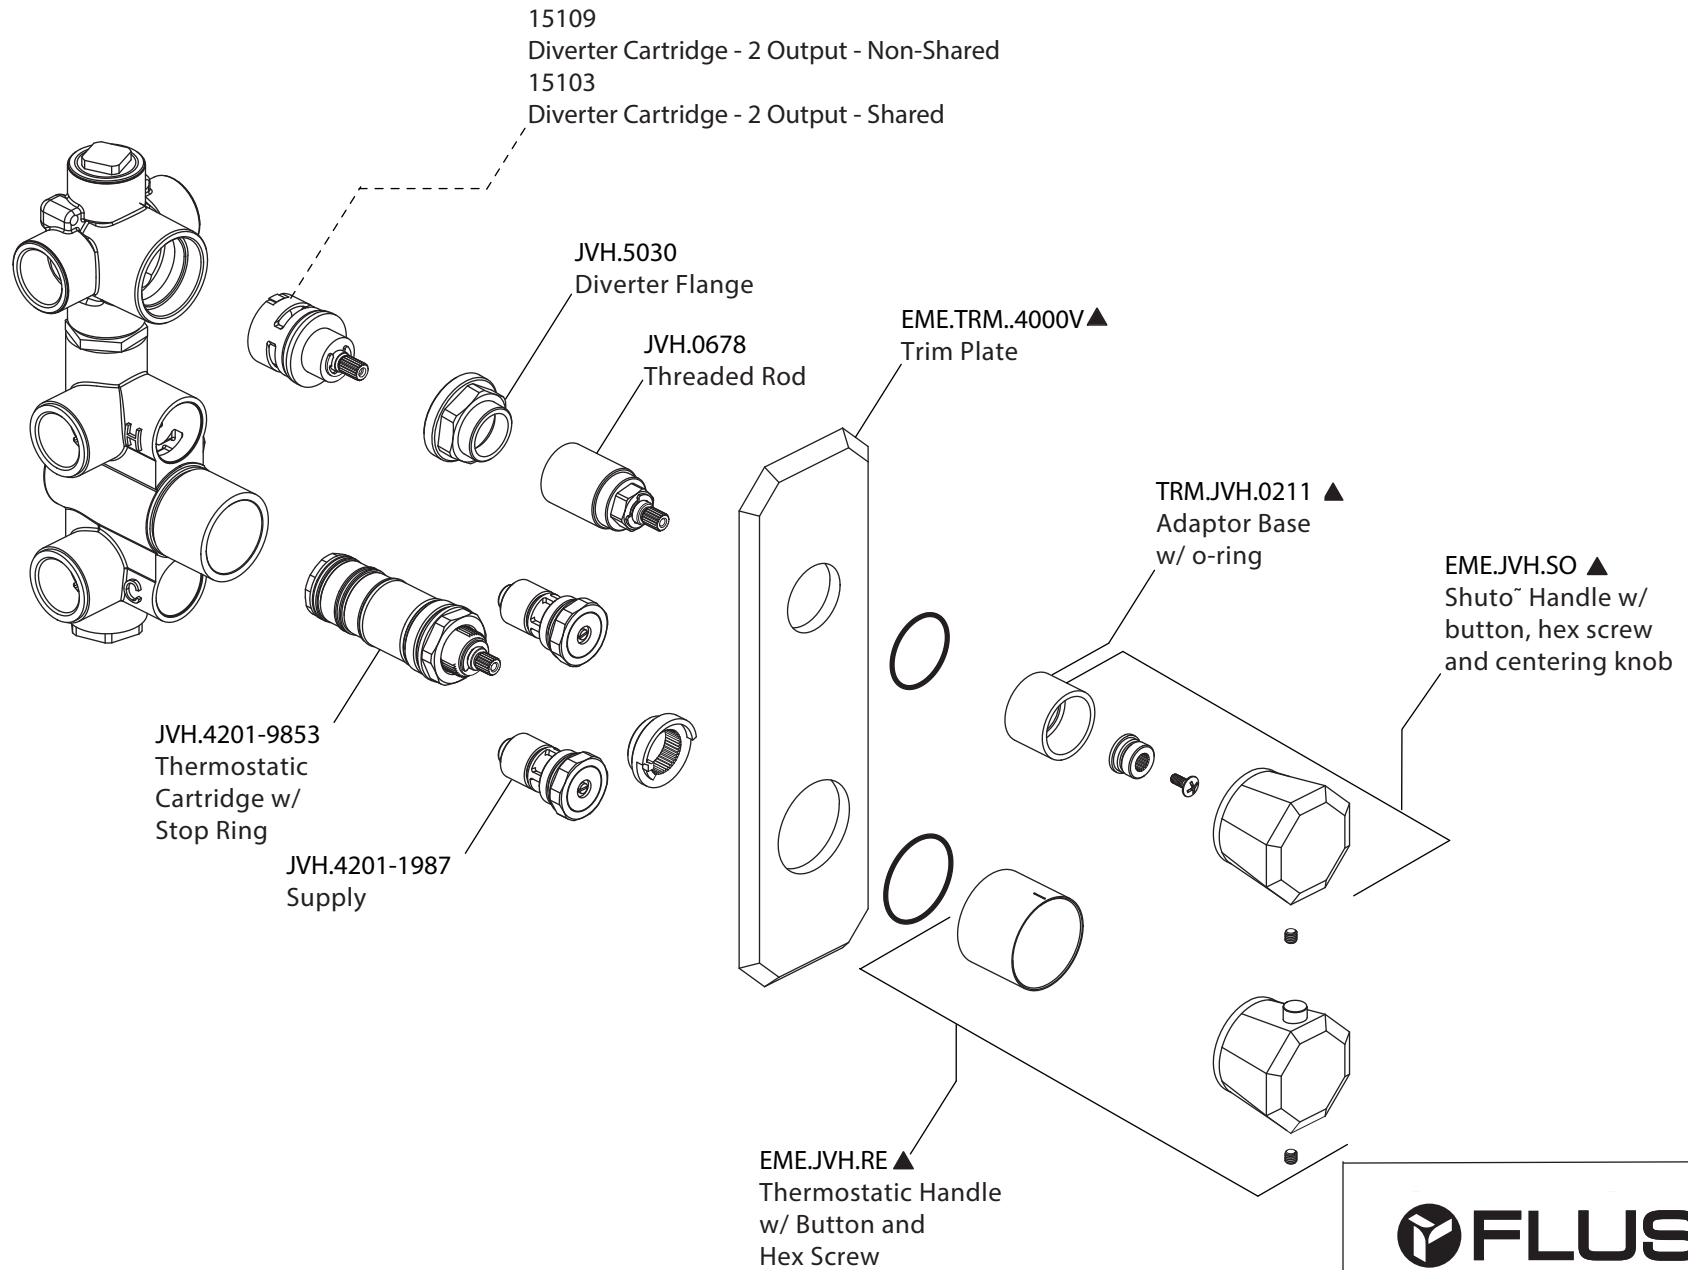

Product Parts Breakdown

▲ Specify Finish

FLUSSO
LUXURY PLUMBING FIXTURES

EME.2740