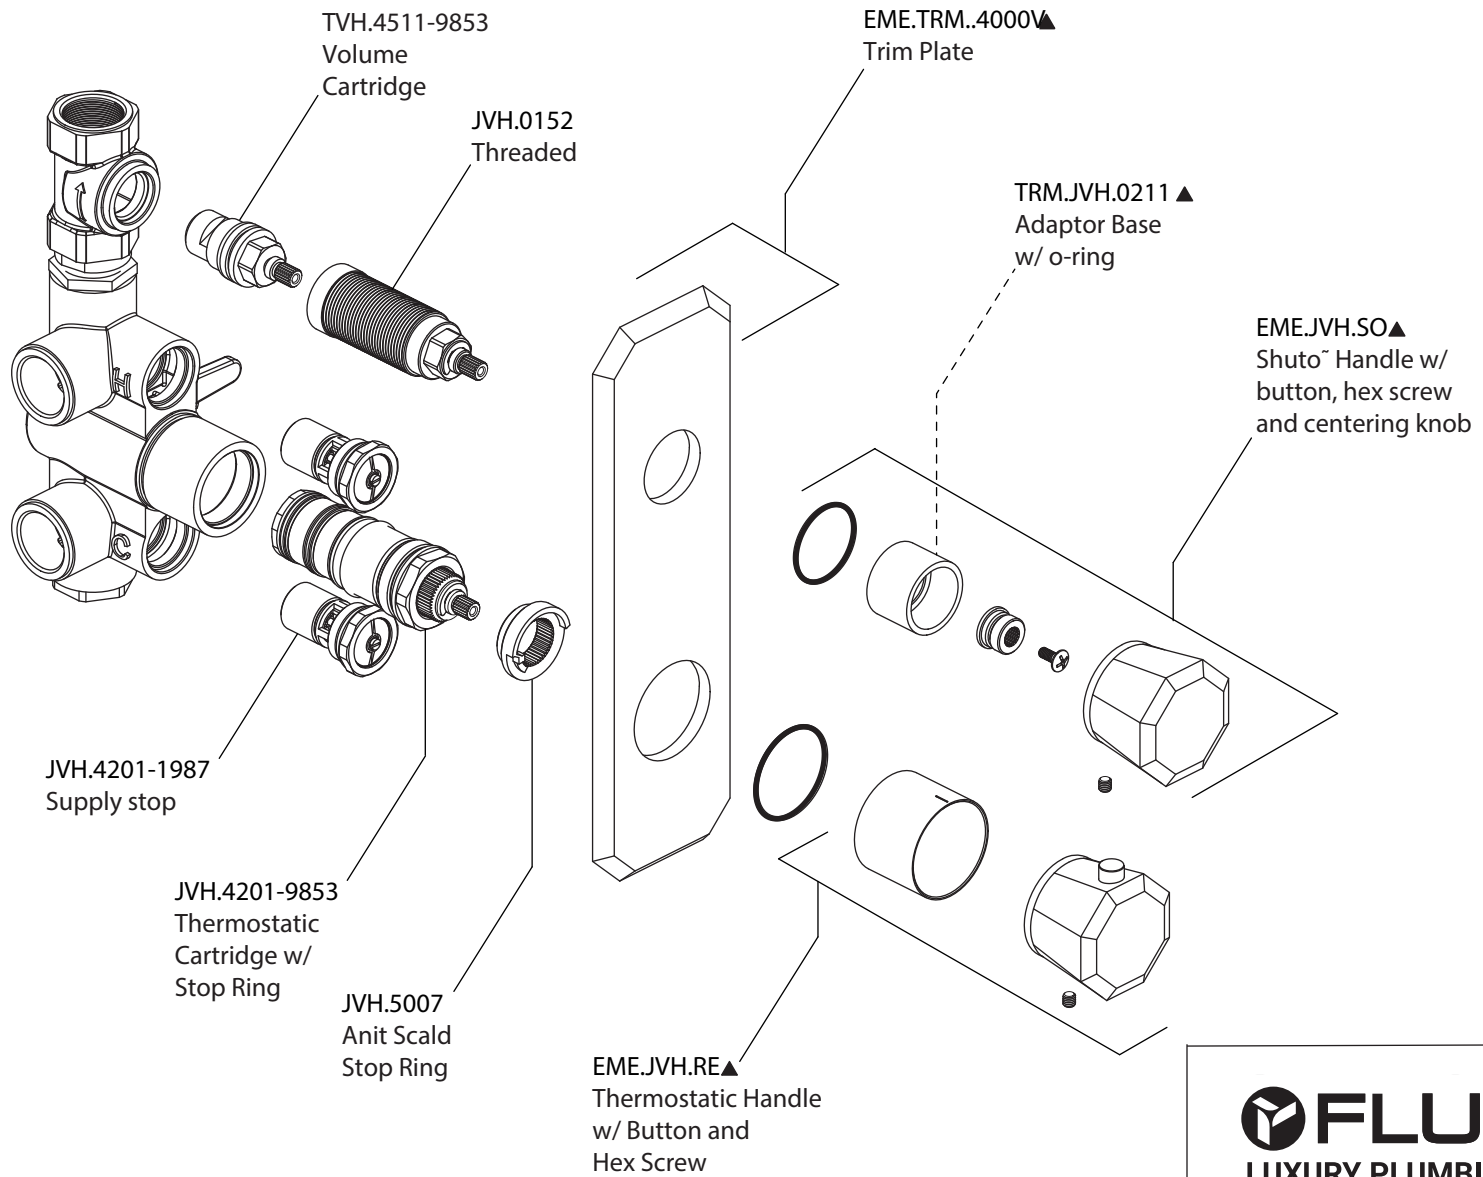

Product Parts Breakdown

▲Specify Finish

FLUSSO
LUXURY PLUMBING FIXTURES

EME.2720

Ver 2.53