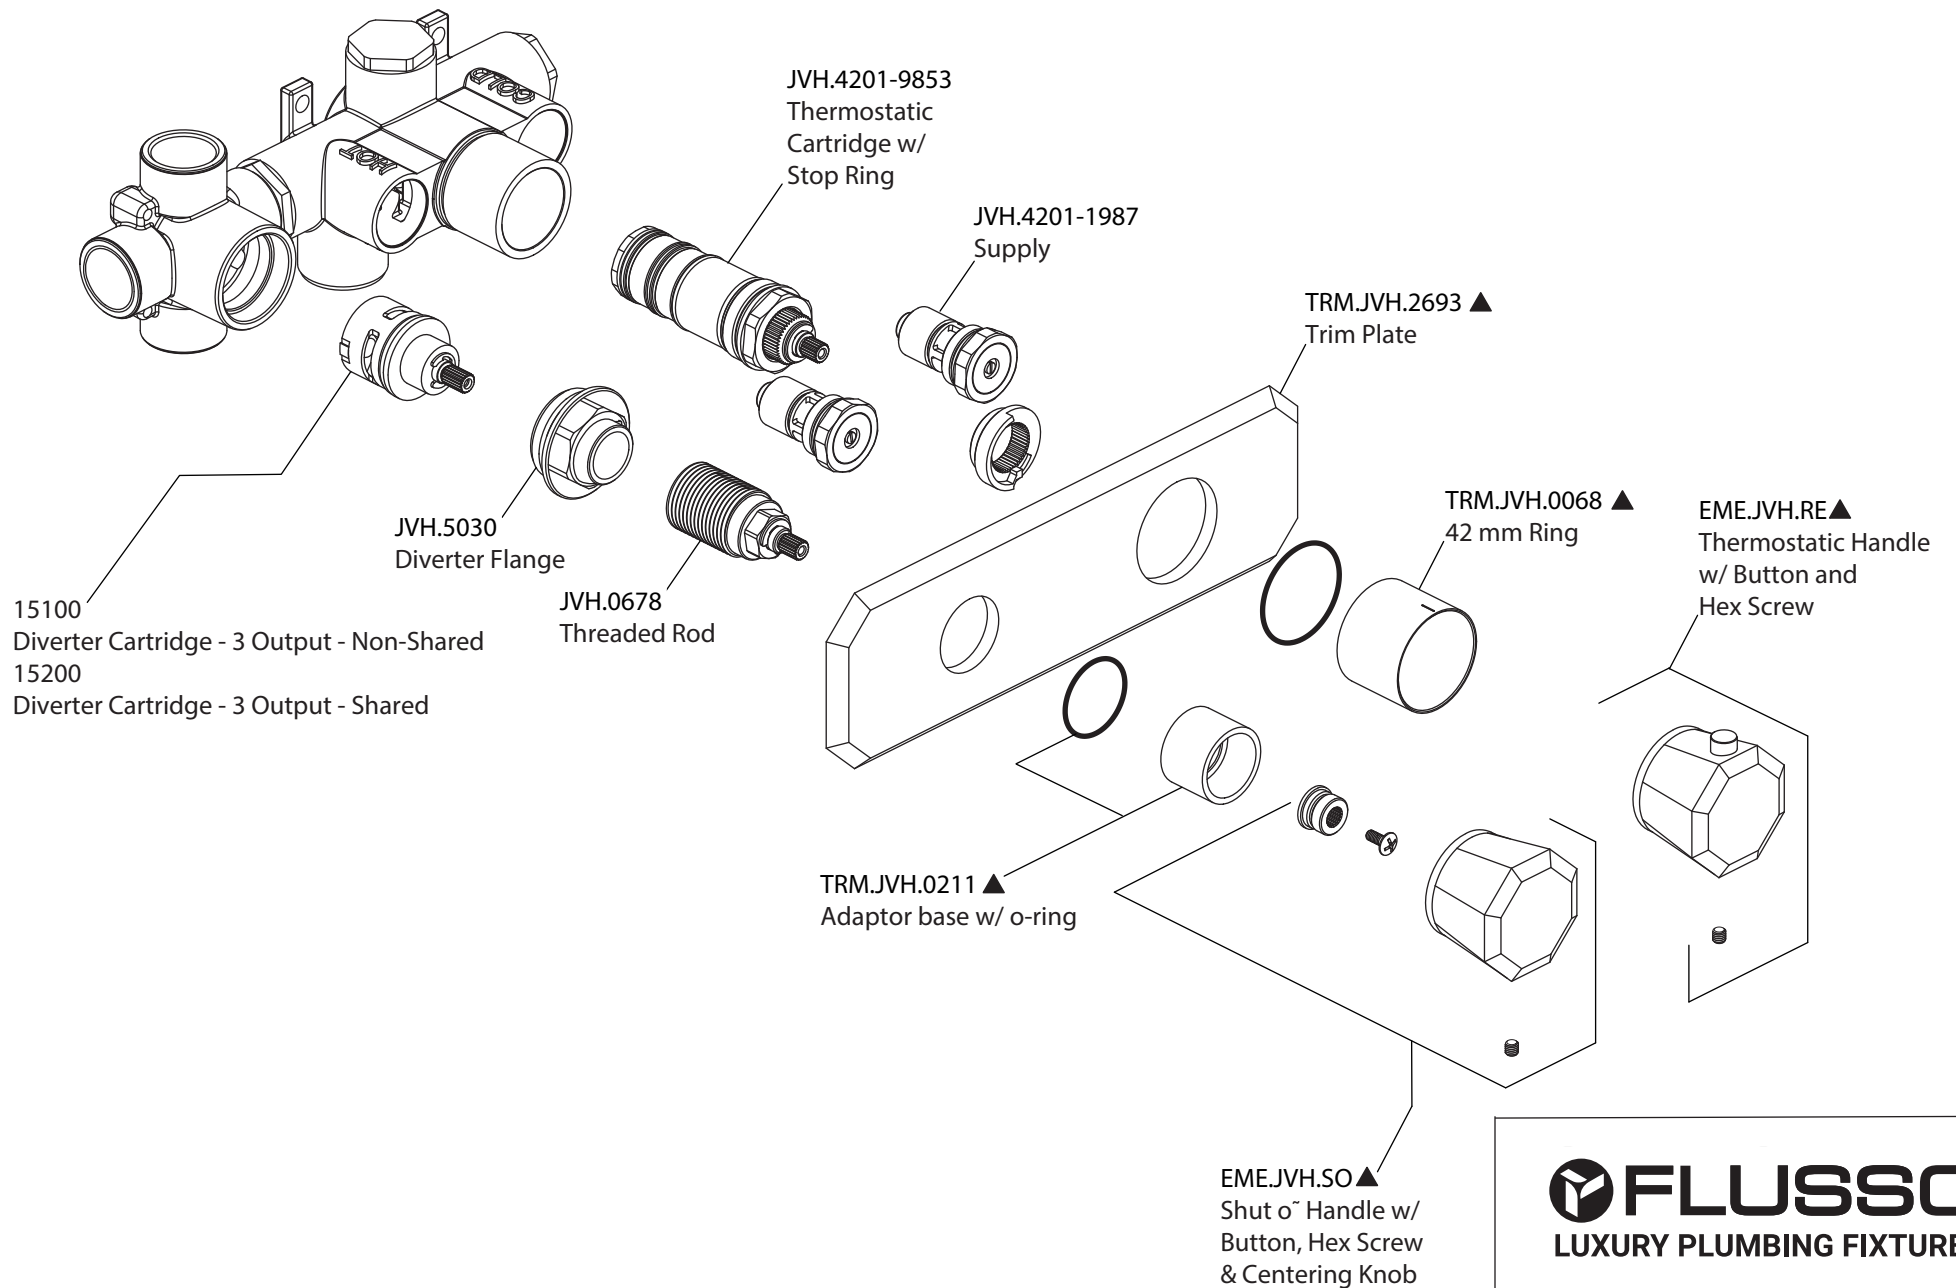

Product Parts Breakdown

▲ Specify Finish

FLUSSO
LUXURY PLUMBING FIXTURES

EME.2705