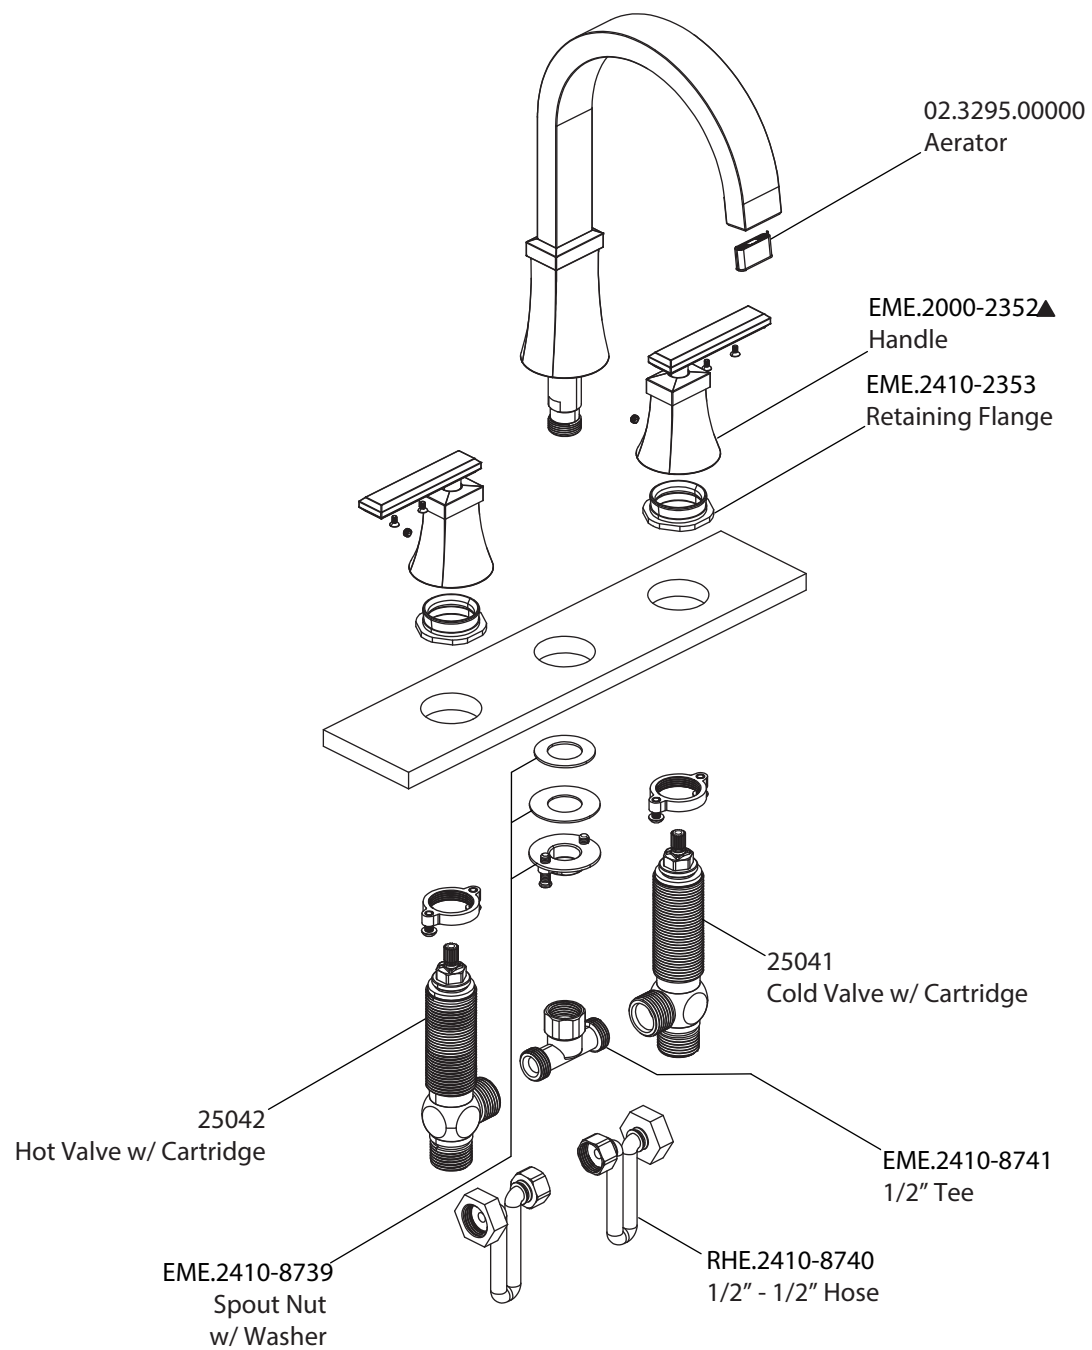

Product Parts Breakdown

 **FLUSSO**
LUXURY PLUMBING FIXTURES

EME.2410

Ver 2.58