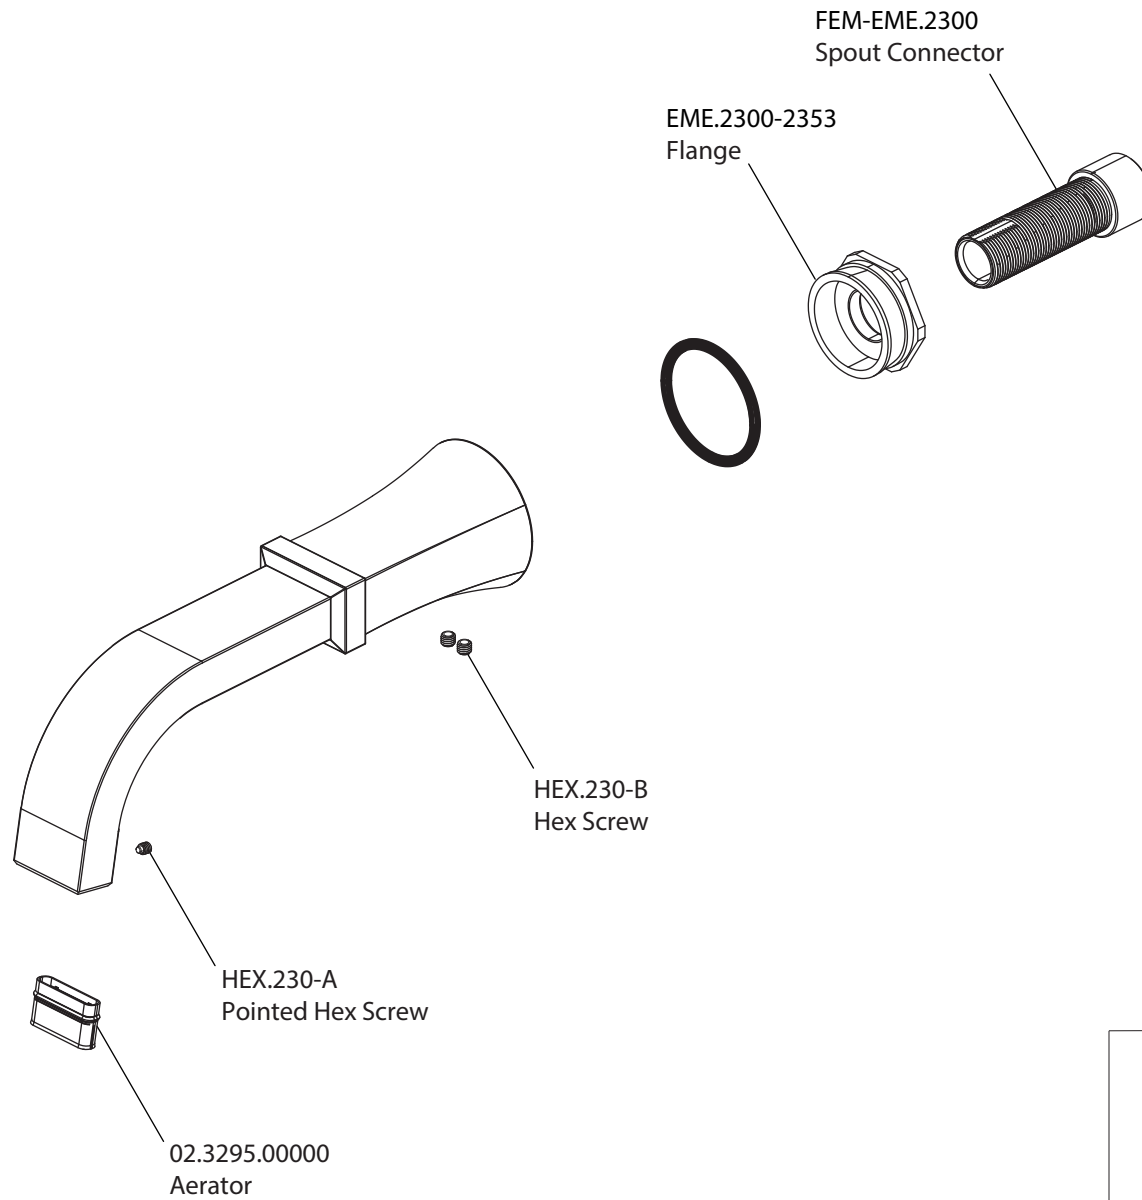

Product Parts Breakdown

 **FLUSSO**
LUXURY PLUMBING FIXTURES

EME.2300

Ver 2.55