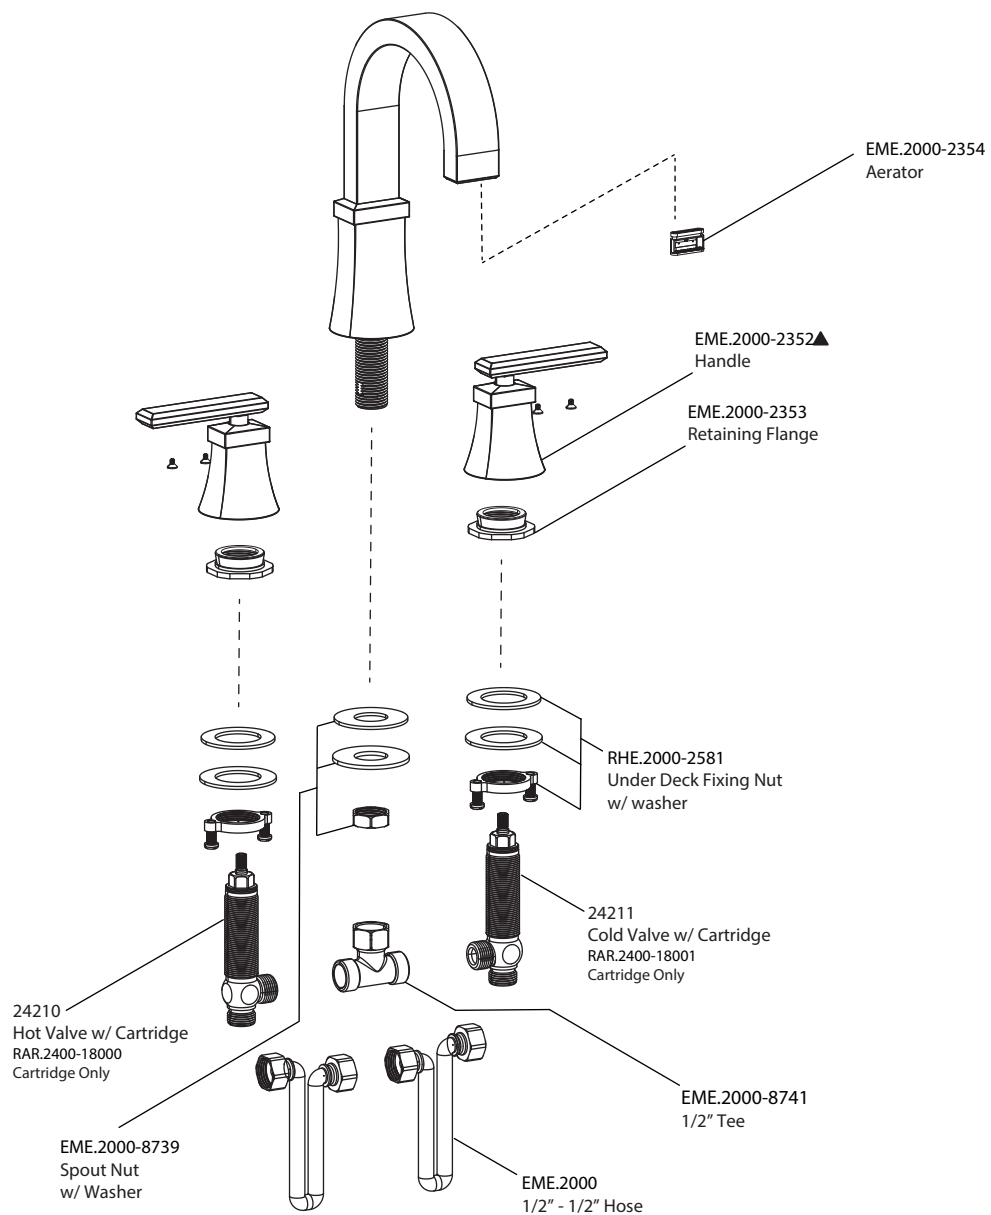

Product Parts Breakdown

 **FLUSSO**
LUXURY PLUMBING FIXTURES

EME.2000

Ver 2.56