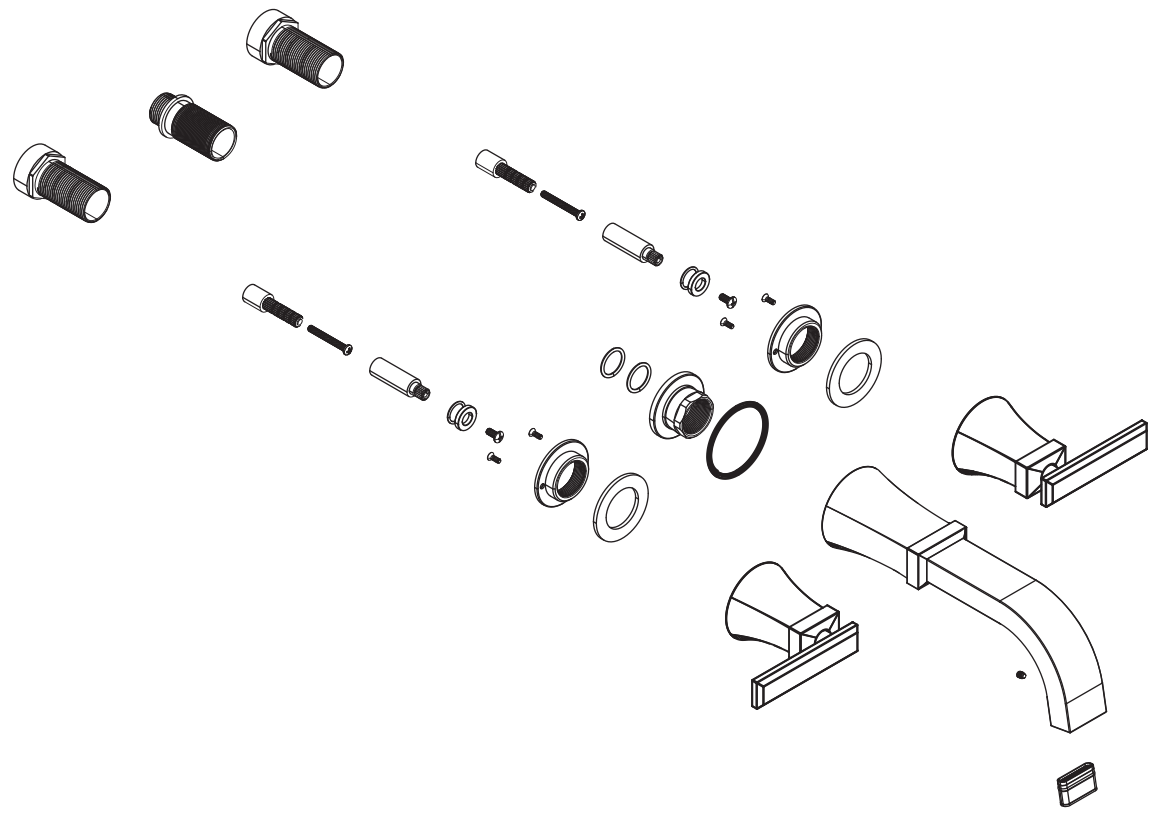

Product Parts Breakdown

FLUSSO
LUXURY PLUMBING FIXTURES

EME.2450T