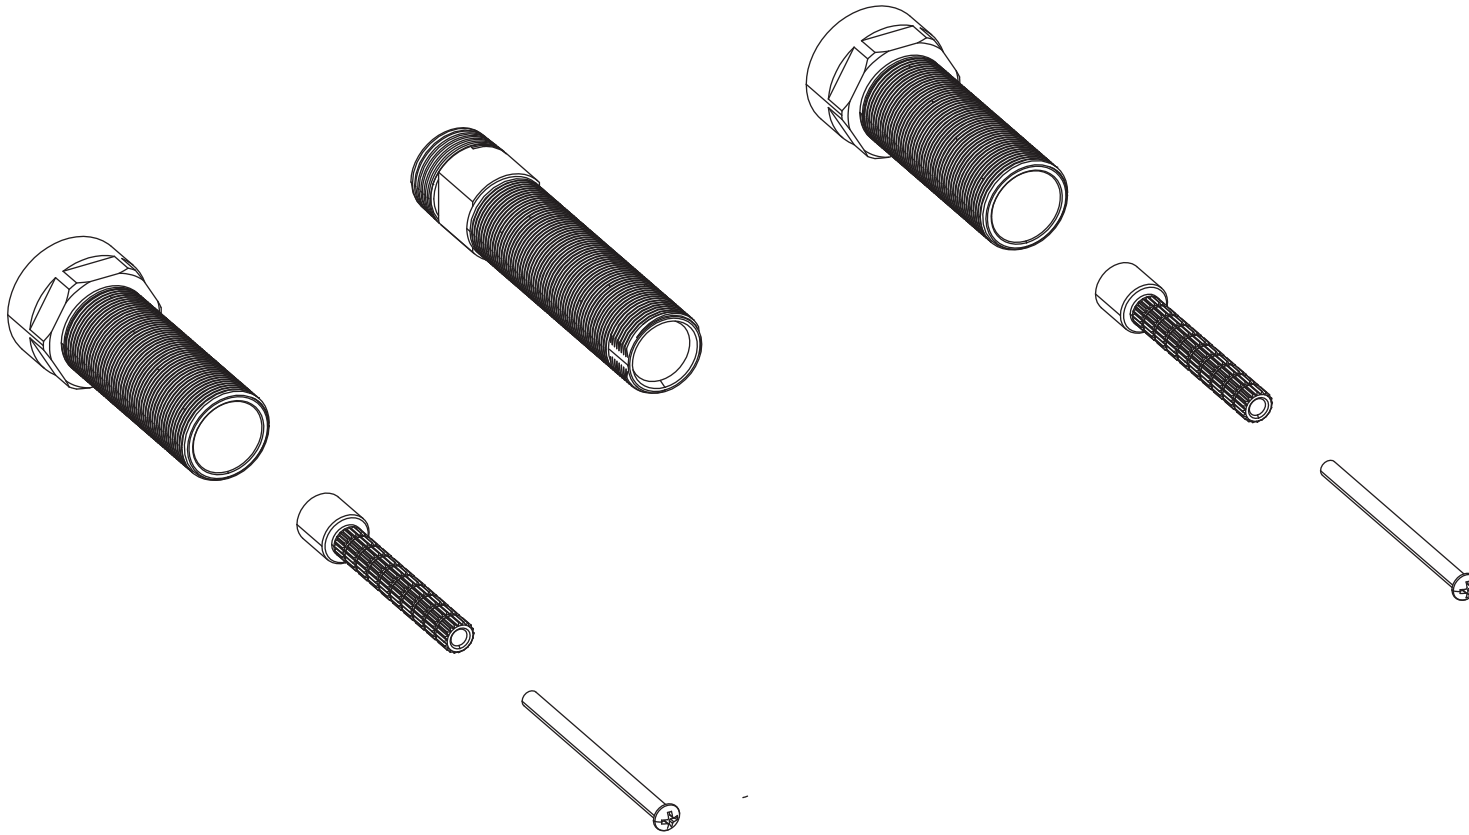

# Product Parts Breakdown

 **FLUSSO**  
LUXURY PLUMBING FIXTURES

EME.1950E

Ver 2.53