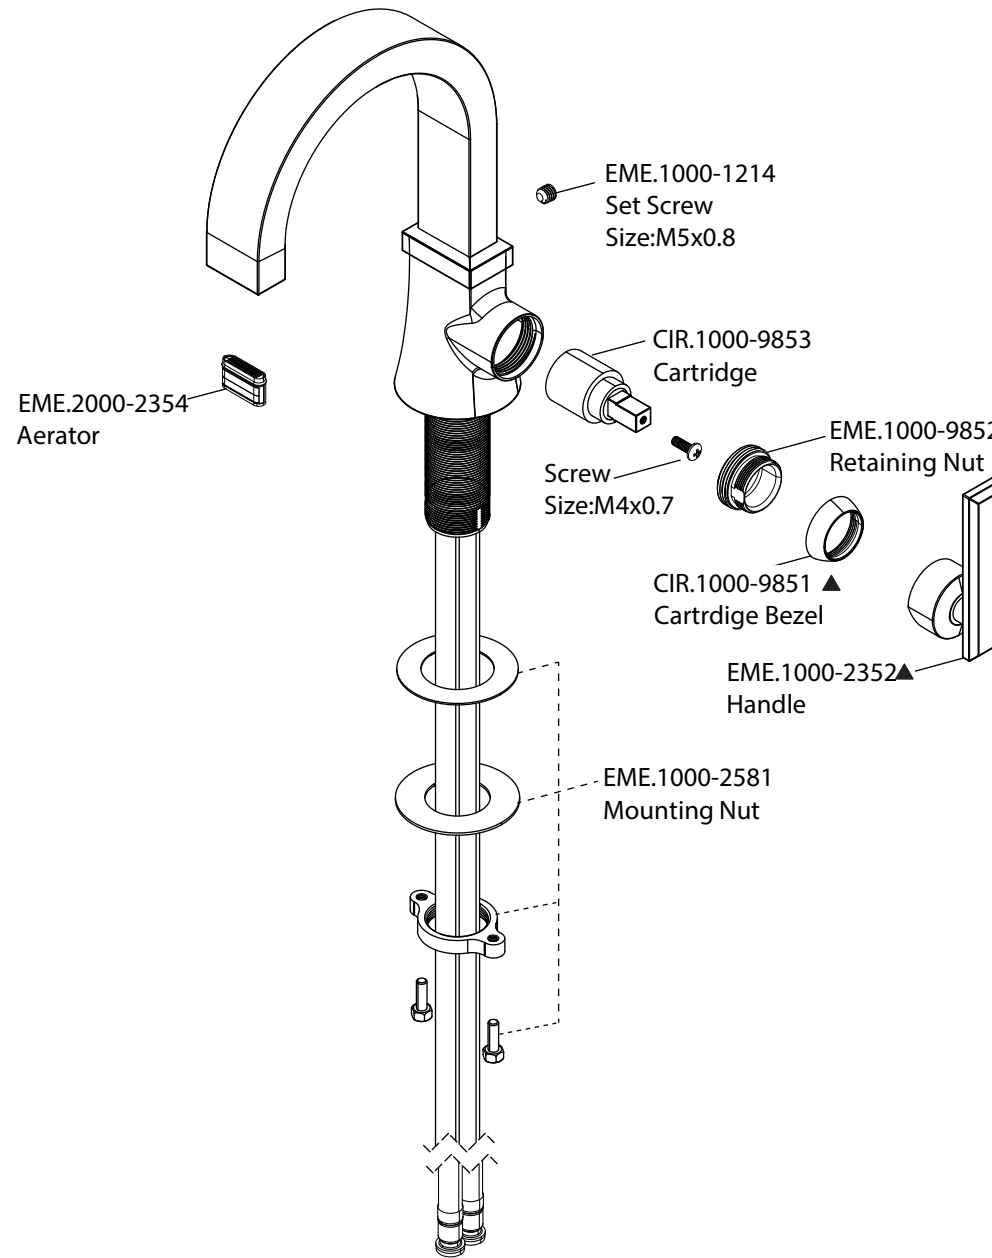

# Product Parts Breakdown

 **FLUSSO**  
LUXURY PLUMBING FIXTURES

EME.1000