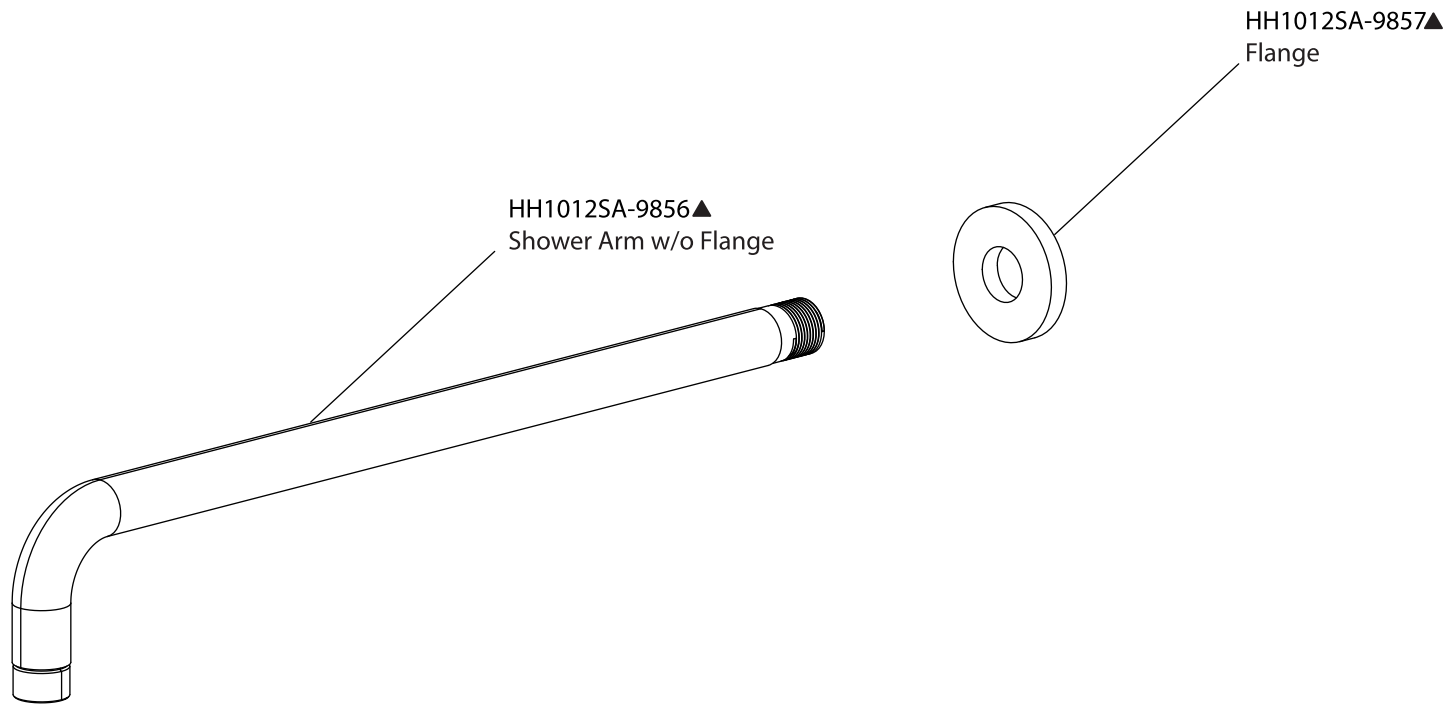

# Product Parts Breakdown

**Model No.**ECH.7200

**Ver** 2.53

# Product Parts Breakdown

▲ Specify Finish

**Model No.**HH1012SA

**Ver** 2.53

**FLUSSO**  
LUXURY PLUMBING FIXTURES

# Product Parts Breakdown

▲ Specify Finish

RHB.10R▲  
Shower Head

**Model No.**RHB.10R

**Ver** 2.53

**FLUSSO**  
LUXURY PLUMBING FIXTURES

# Product Parts Breakdown

**Model No.**ORO.5502

**Ver** 2.53