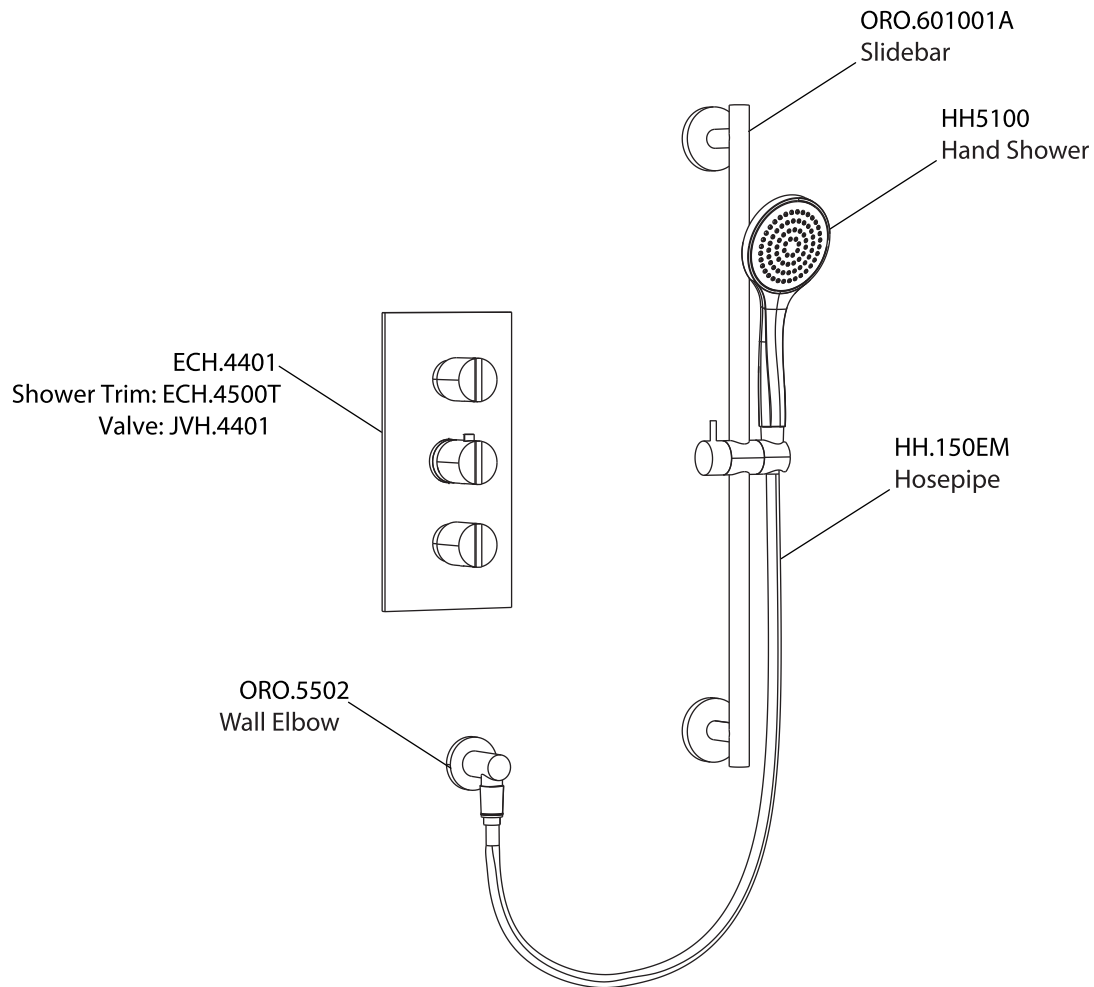

# Product Parts Breakdown

**Model No.**ECH.7200

**Ver** 2.53

# Product Parts Breakdown

▲ Specify Finish

**Model No.**HH1012SA

**Ver** 2.53

**FLUSSO**  
LUXURY PLUMBING FIXTURES

# Product Parts Breakdown

▲ Specify Finish

RHB.10R▲  
Shower Head

**Model No.**RHB.10R

**Ver** 2.53

**FLUSSO**  
LUXURY PLUMBING FIXTURES

# Product Parts Breakdown

**Model No.**ORO.5502

**Ver** 2.53