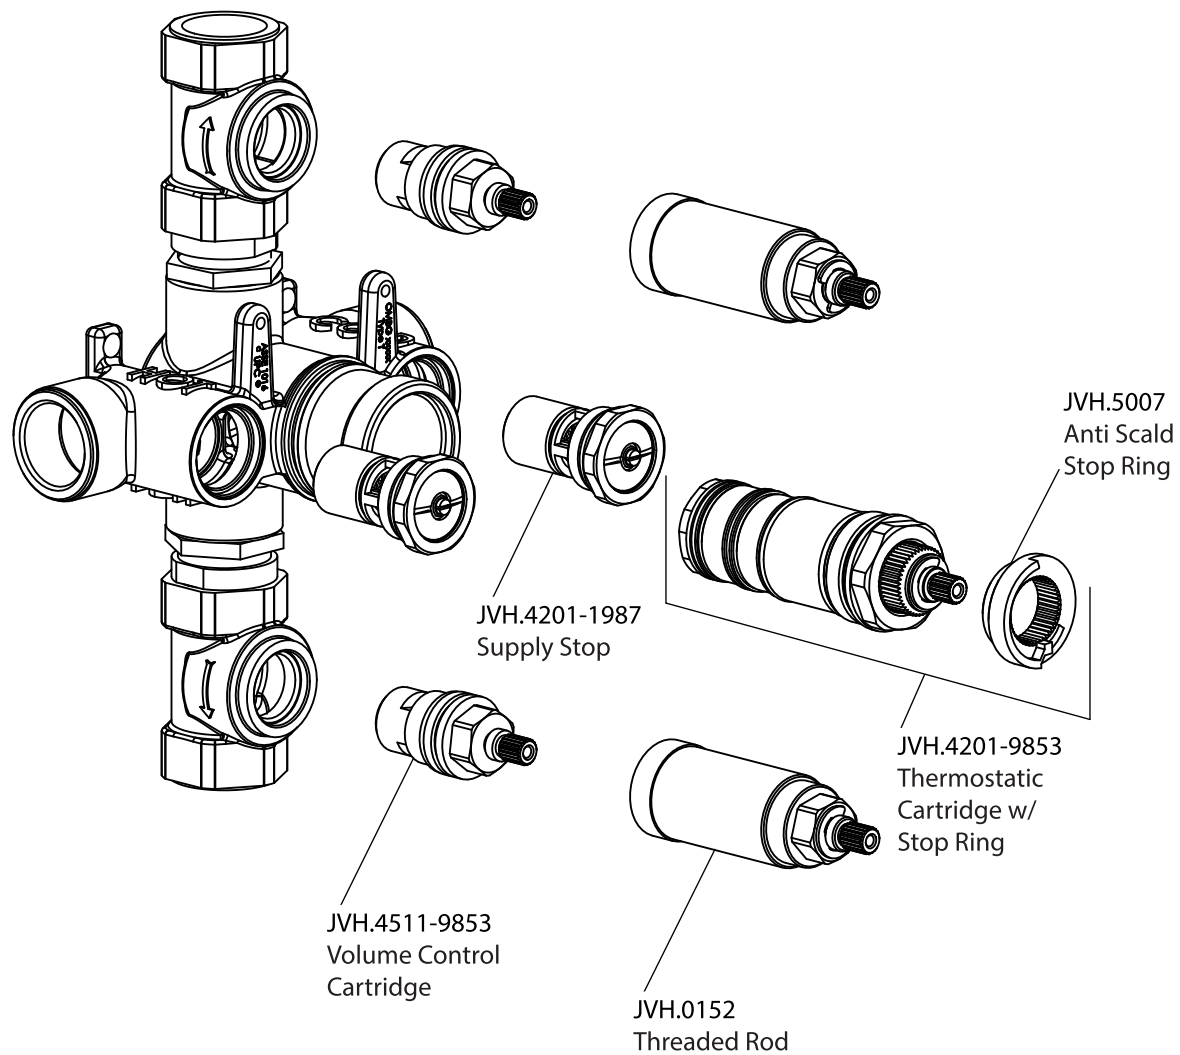

# Product Parts Breakdown

▲ Specify Finish

RHB.10R▲  
Shower Head

**Model No.**RHB.10R

**Ver** 2.53

**FLUSSO**  
LUXURY PLUMBING FIXTURES

# Product Parts Breakdown

**Model No.**ECH.4500T

**Ver** 2.54

# Product Parts Breakdown

Model No. JVH.4401

Ver 2.53

**FLUSSO**  
LUXURY PLUMBING FIXTURES

# Product Parts Breakdown

**Model No.**ORO.5502

**Ver** 2.53