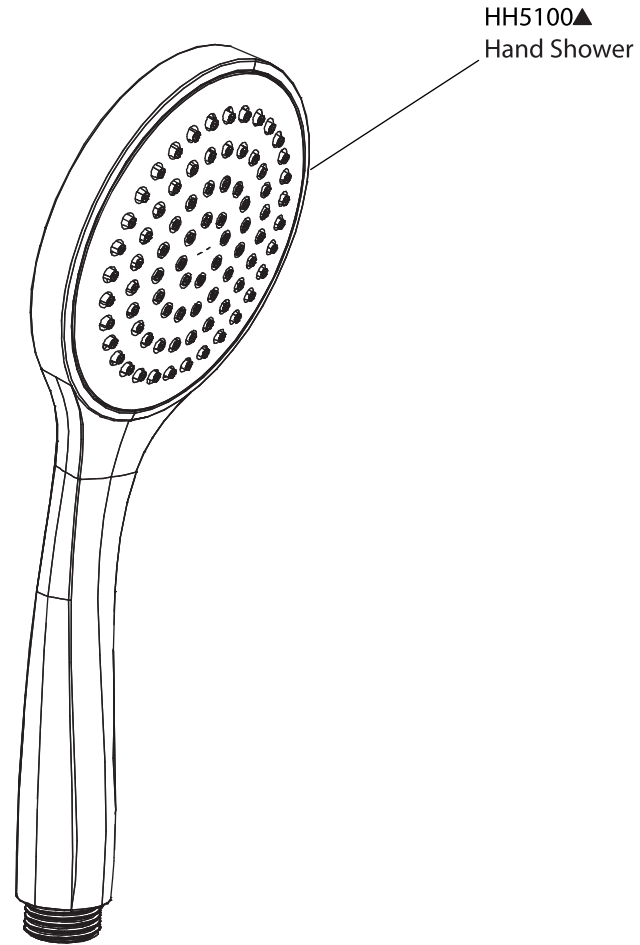

# Product Parts Breakdown

▲ Specify Finish

RHB.10R▲  
Shower Head

**Model No.**RHB.10R

**Ver** 2.53

**FLUSSO**  
LUXURY PLUMBING FIXTURES

# Product Parts Breakdown

**Model No.**ECH.4500T

**Ver** 2.54

# Product Parts Breakdown

Model No. JVH.4401

Ver 2.53

**FLUSSO**  
LUXURY PLUMBING FIXTURES

# Product Parts Breakdown

▲ Specify Finish

**Model No.HH5100**

**Ver 2.55**

**FLUSSO**  
LUXURY PLUMBING FIXTURES