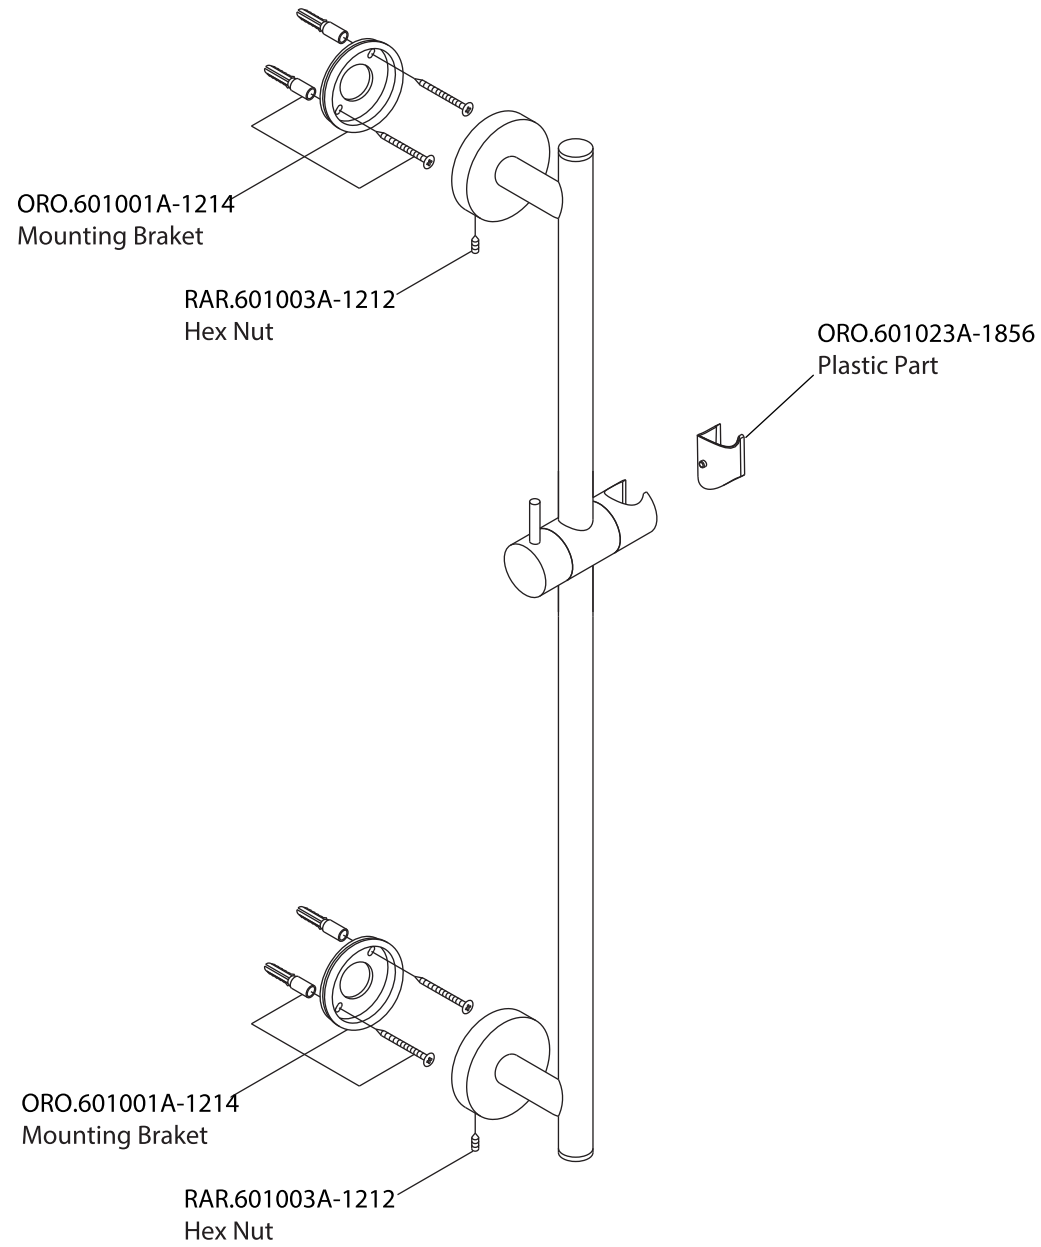

# Product Parts Breakdown

▲ Specify Finish

RHB.10R▲  
Shower Head

**Model No.**RHB.10R

**Ver** 2.53

**FLUSSO**  
LUXURY PLUMBING FIXTURES

# Product Parts Breakdown

▲ Specify Finish

**Model No.HH5100**

**Ver 2.55**

**FLUSSO**  
LUXURY PLUMBING FIXTURES

# Product Parts Breakdown

**Model No.**ORO.601001A **Ver** 2.55

# Product Parts Breakdown

**Model No.**ORO.5502

**Ver** 2.53