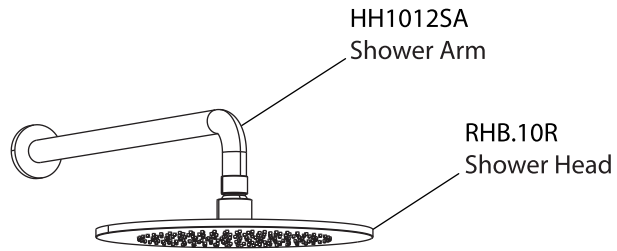

# Product Parts Breakdown

**Model No.**ECH.7200

**Ver** 2.53

# Product Parts Breakdown

▲ Specify Finish

**Model No.**HH1012SA

**Ver** 2.53

**FLUSSO**  
LUXURY PLUMBING FIXTURES

# Product Parts Breakdown

▲ Specify Finish

RHB.10R▲  
Shower Head

**Model No.**RHB.10R

**Ver** 2.53

**FLUSSO**  
LUXURY PLUMBING FIXTURES