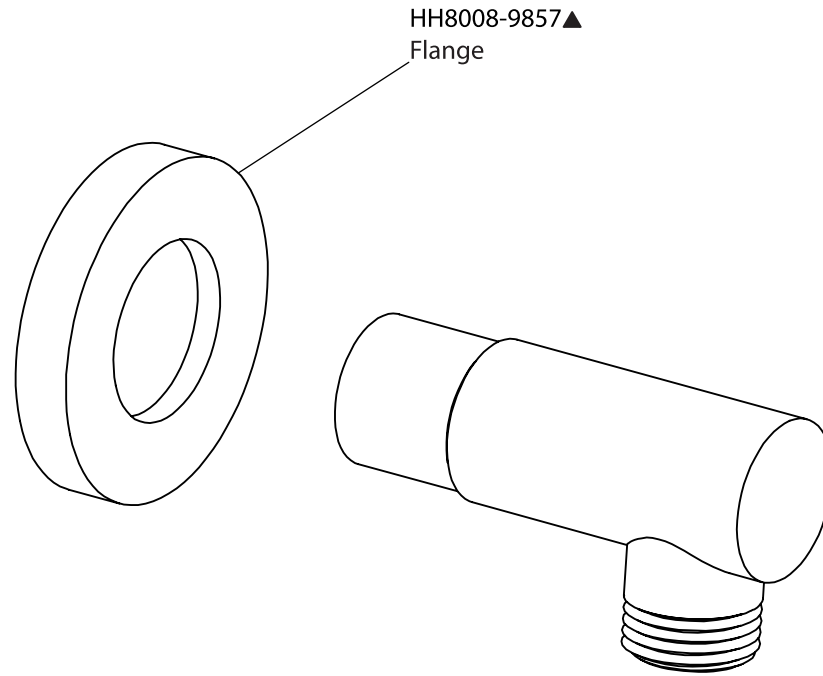

Product Parts Breakdown

Model No.ORO.5502

Ver 2.53