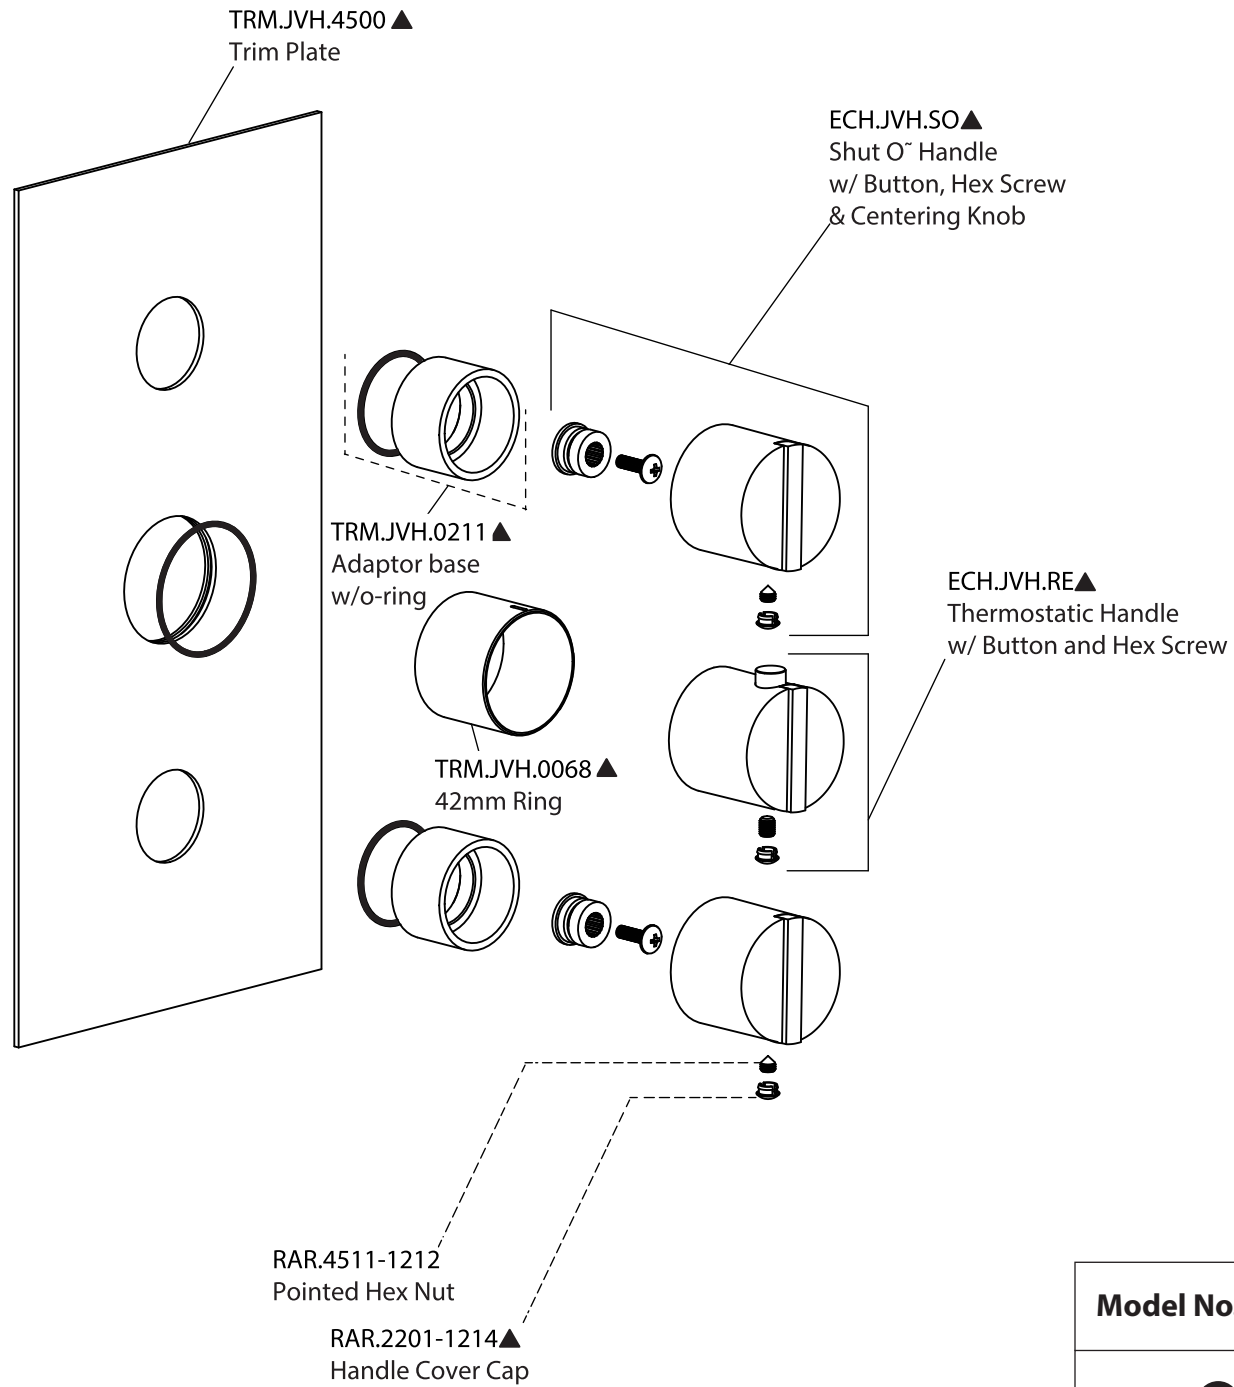

# Product Parts Breakdown

▲ Specify Finish

**Model No.**HH1012SA

**Ver** 2.53

**FLUSSO**  
LUXURY PLUMBING FIXTURES

# Product Parts Breakdown

▲ Specify Finish

RHB.10R▲  
Shower Head

**Model No.**RHB.10R

**Ver** 2.53

**FLUSSO**  
LUXURY PLUMBING FIXTURES

# Product Parts Breakdown

**Model No.**ECH.4500T

**Ver** 2.54

# Product Parts Breakdown

Model No. JVH.4401

Ver 2.53

**FLUSSO**  
LUXURY PLUMBING FIXTURES