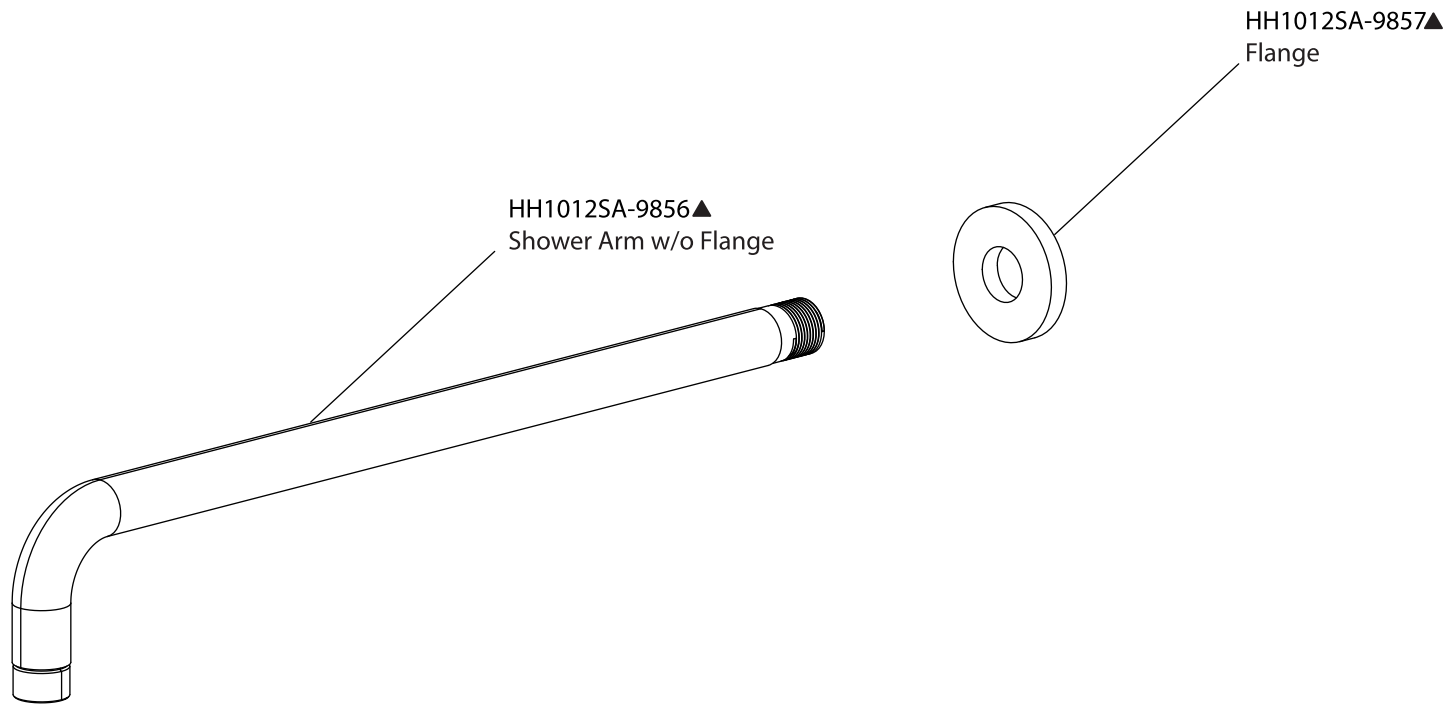

Product Parts Breakdown

▲ Specify Finish

Model No.ECH.7150

Ver 2.53

FLUSSO
LUXURY PLUMBING FIXTURES

Product Parts Breakdown

▲ Specify Finish

Model No.HH1012SA

Ver 2.53

FLUSSO
LUXURY PLUMBING FIXTURES

Product Parts Breakdown

▲ Specify Finish

RHB.10R▲
Shower Head

Model No.RHB.10R

Ver 2.53

FLUSSO
LUXURY PLUMBING FIXTURES

Product Parts Breakdown

Model No.ECH.4500T

Ver 2.54

Product Parts Breakdown

Model No. JVH.4401

Ver 2.53

FLUSSO
LUXURY PLUMBING FIXTURES

Product Parts Breakdown

▲ Specify Finish

Model No.HH5100

Ver 2.55

FLUSSO
LUXURY PLUMBING FIXTURES

Product Parts Breakdown

▲ Specify Finish

Model No.HH8008

Ver 2.54