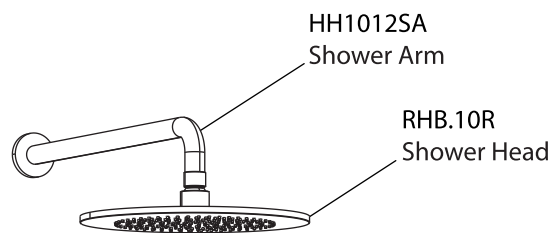

Product Parts Breakdown

▲ Specify Finish

Model No.ECH.7150

Ver 2.53

FLUSSO
LUXURY PLUMBING FIXTURES

Product Parts Breakdown

▲ Specify Finish

Model No.HH1012SA

Ver 2.53

FLUSSO
LUXURY PLUMBING FIXTURES

Product Parts Breakdown

▲ Specify Finish

RHB.10R▲
Shower Head

Model No.RHB.10R

Ver 2.53

FLUSSO
LUXURY PLUMBING FIXTURES