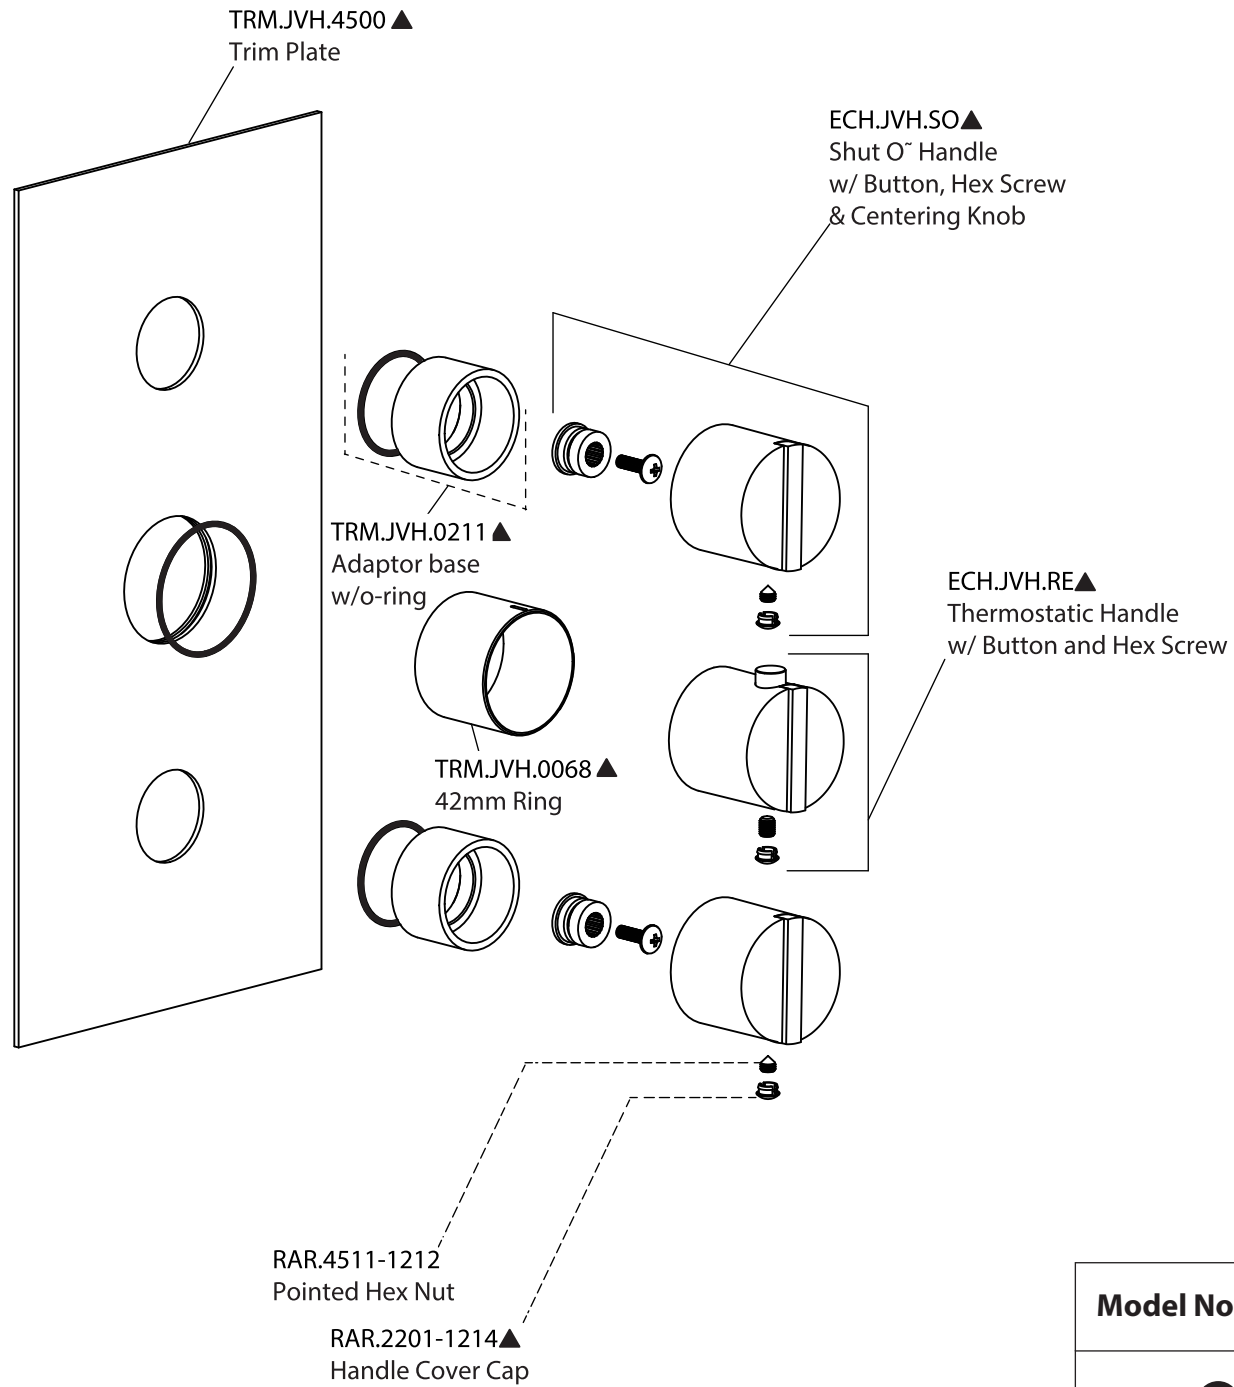

Product Parts Breakdown

▲ Specify Finish

Model No.ECH.7150

Ver 2.53

FLUSSO
LUXURY PLUMBING FIXTURES

Product Parts Breakdown

▲ Specify Finish

Model No.HH1012SA

Ver 2.53

FLUSSO
LUXURY PLUMBING FIXTURES

Product Parts Breakdown

▲ Specify Finish

RHB.10R▲
Shower Head

Model No.RHB.10R

Ver 2.53

FLUSSO
LUXURY PLUMBING FIXTURES

Product Parts Breakdown

Model No.ECH.4500T

Ver 2.54

Product Parts Breakdown

Model No. JVH.4401

Ver 2.53

FLUSSO
LUXURY PLUMBING FIXTURES

Product Parts Breakdown

▲ Specify Finish

Model No.HH5100

Ver 2.55

FLUSSO
LUXURY PLUMBING FIXTURES

Product Parts Breakdown

▲ Specify Finish

Model No.HH8008

Ver 2.54