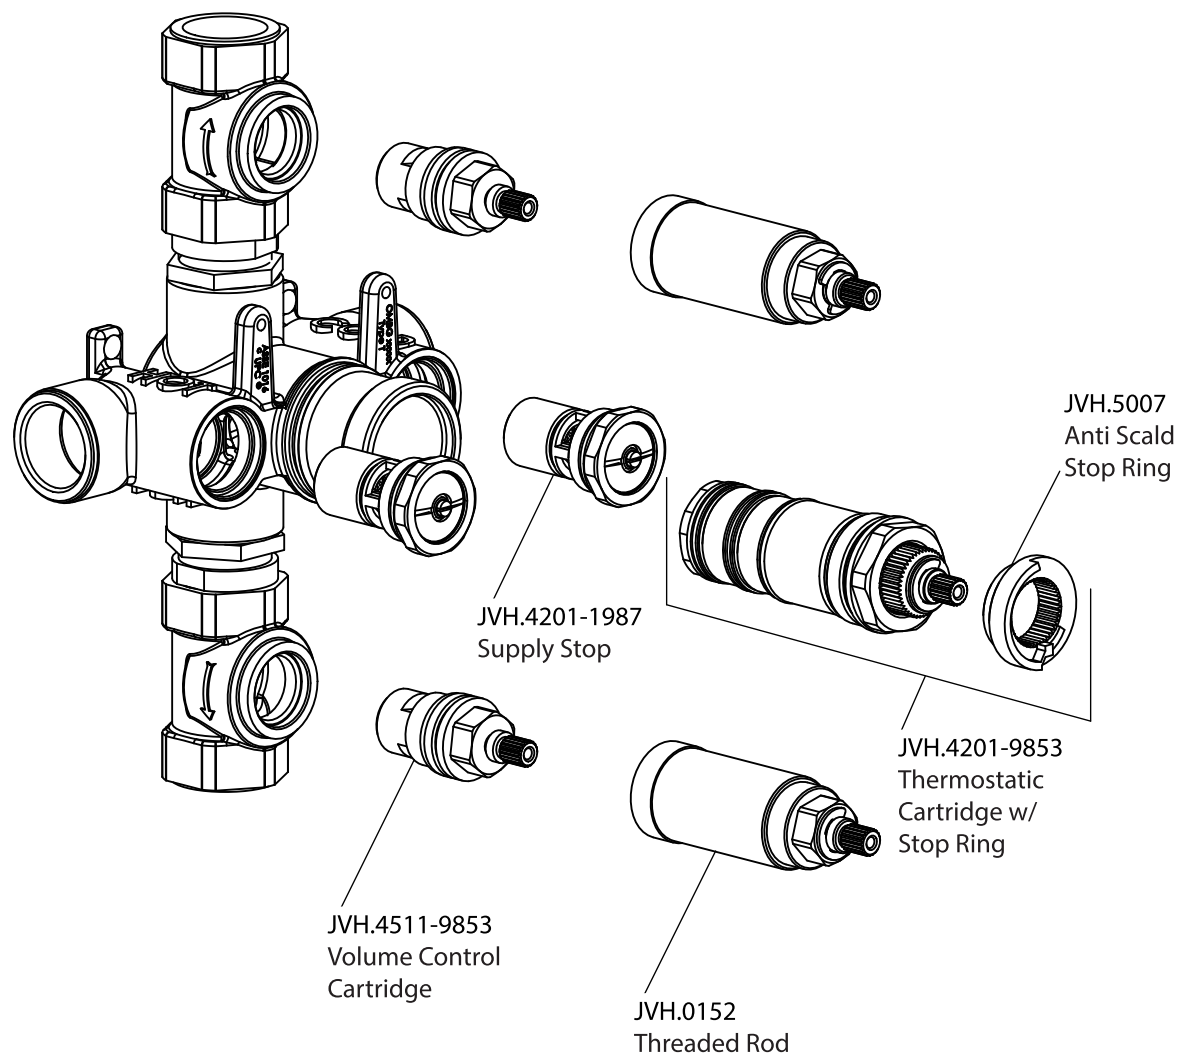

Product Parts Breakdown

▲ Specify Finish

Model No.ECH.7150

Ver 2.53

FLUSSO
LUXURY PLUMBING FIXTURES

Product Parts Breakdown

▲ Specify Finish

Model No.HH1012SA

Ver 2.53

FLUSSO
LUXURY PLUMBING FIXTURES

Product Parts Breakdown

▲ Specify Finish

RHB.10R▲
Shower Head

Model No.RHB.10R

Ver 2.53

FLUSSO
LUXURY PLUMBING FIXTURES

Product Parts Breakdown

Model No.ECH.4500T

Ver 2.54

Product Parts Breakdown

Model No. JVH.4401

Ver 2.53

FLUSSO
LUXURY PLUMBING FIXTURES

Product Parts Breakdown

▲ Specify Finish

Model No.HH5100

Ver 2.55

FLUSSO
LUXURY PLUMBING FIXTURES

Product Parts Breakdown

▲ Specify Finish

Model No.HH8008

Ver 2.54