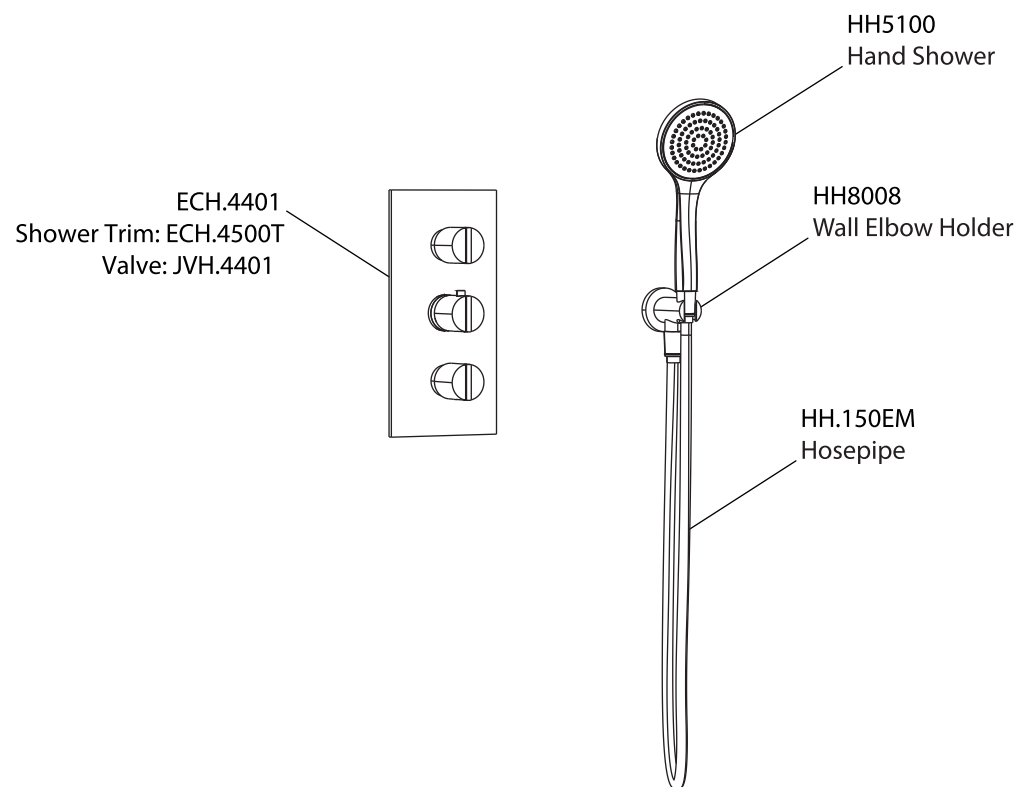

Product Parts Breakdown

▲ Specify Finish

Model No.ECH.7150

Ver 2.53

FLUSSO
LUXURY PLUMBING FIXTURES

Product Parts Breakdown

▲ Specify Finish

Model No.HH1012SA

Ver 2.53

FLUSSO
LUXURY PLUMBING FIXTURES

Product Parts Breakdown

▲ Specify Finish

RHB.10R▲
Shower Head

Model No.RHB.10R

Ver 2.53

FLUSSO
LUXURY PLUMBING FIXTURES

Product Parts Breakdown

Model No.ECH.4500T

Ver 2.54

Product Parts Breakdown

Model No. JVH.4401

Ver 2.53

FLUSSO
LUXURY PLUMBING FIXTURES

Product Parts Breakdown

▲ Specify Finish

Model No.HH5100

Ver 2.55

FLUSSO
LUXURY PLUMBING FIXTURES

Product Parts Breakdown

▲ Specify Finish

Model No.HH8008

Ver 2.54