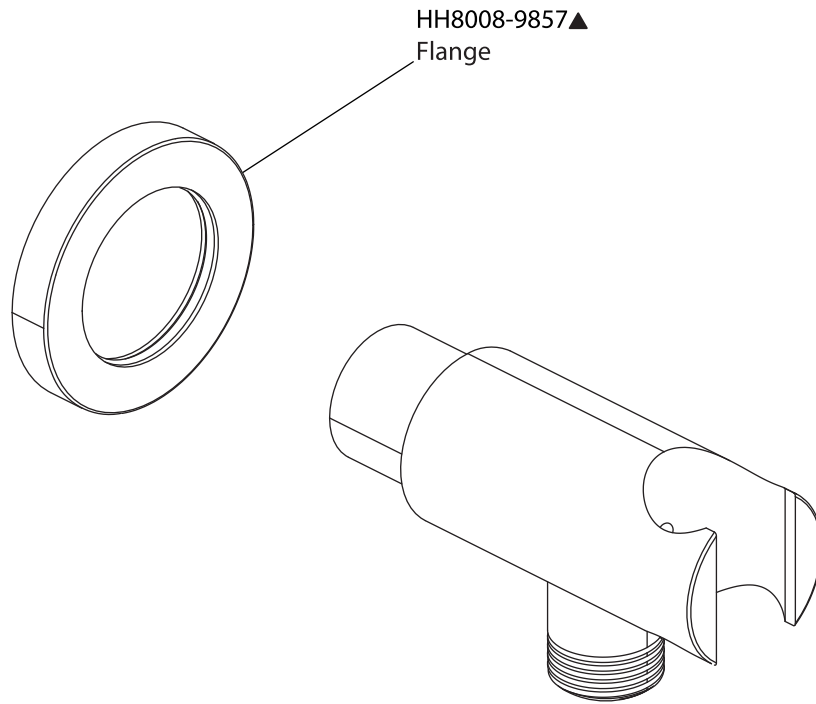

Ver 2.53

FLUSSO
LUXURY PLUMBING FIXTURES

Product Parts Breakdown

▲ Specify Finish

RHB.10R▲
Shower Head

Model No.RHB.10R

Ver 2.53

FLUSSO
LUXURY PLUMBING FIXTURES

Product Parts Breakdown

Model No.ECH.4500T

Ver 2.54

Product Parts Breakdown

Model No. JVH.4401

Ver 2.53

FLUSSO
LUXURY PLUMBING FIXTURES

Product Parts Breakdown

▲ Specify Finish

Model No.HH5100

Ver 2.55

FLUSSO
LUXURY PLUMBING FIXTURES

Product Parts Breakdown

▲ Specify Finish

Model No.HH8008

Ver 2.54

FLUSSO
LUXURY PLUMBING FIXTURES

Product Parts Breakdown

▲ Specify Finish

Model No.HH.150EM

Ver 2.55

FLUSSO
LUXURY PLUMBING FIXTURES