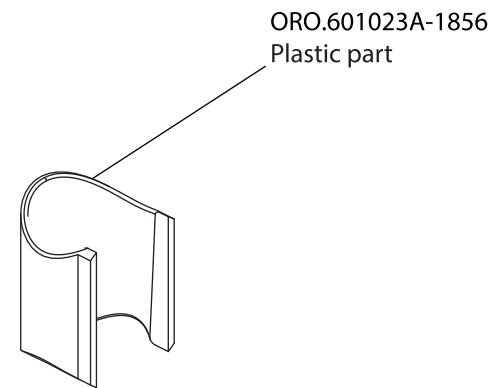

Ver 2.53

FLUSSO
LUXURY PLUMBING FIXTURES

Product Parts Breakdown

▲ Specify Finish

RHB.10R▲
Shower Head

Model No.RHB.10R

Ver 2.53

FLUSSO
LUXURY PLUMBING FIXTURES

▲ Specify Finish

Model No.HH5100

Ver 2.55

FLUSSO
LUXURY PLUMBING FIXTURES

Product Parts Breakdown

▲ Specify Finish

Model No.HH8008

Ver 2.54