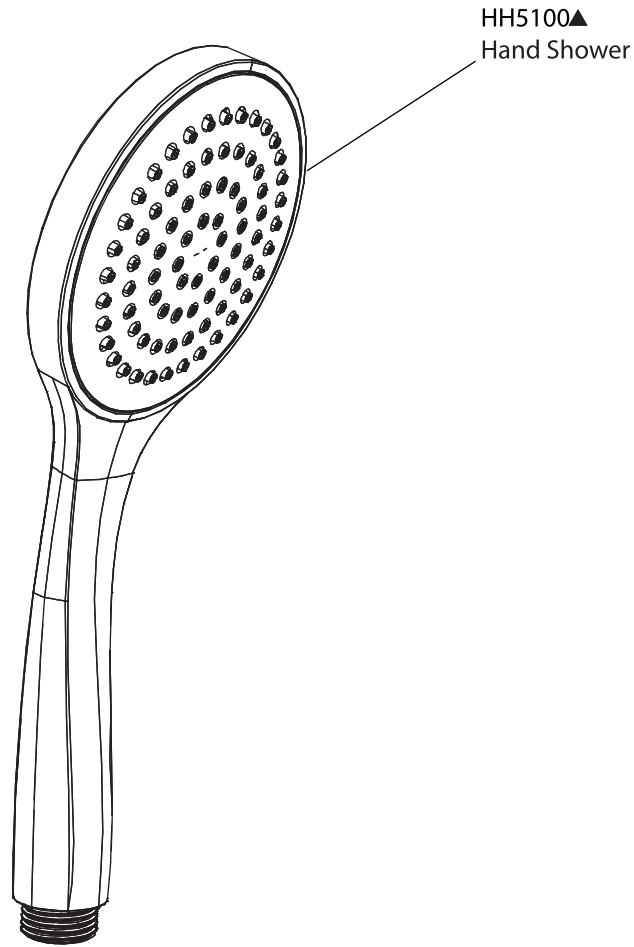

Product Parts Breakdown

▲ Specify Finish

Model No.ECH.7150

Ver 2.53

FLUSSO
LUXURY PLUMBING FIXTURES

Product Parts Breakdown

▲ Specify Finish

Model No.HH1012SA

Ver 2.53

FLUSSO
LUXURY PLUMBING FIXTURES

Product Parts Breakdown

▲ Specify Finish

RHB.10R▲
Shower Head

Model No.RHB.10R

Ver 2.53

FLUSSO
LUXURY PLUMBING FIXTURES

Product Parts Breakdown

Model No.ECH.4500T

Ver 2.54

Product Parts Breakdown

Model No. JVH.4401

Ver 2.53

FLUSSO
LUXURY PLUMBING FIXTURES

Product Parts Breakdown

▲ Specify Finish

Model No.HH5100

Ver 2.55

FLUSSO
LUXURY PLUMBING FIXTURES

Product Parts Breakdown

▲ Specify Finish

Model No.HH8008

Ver 2.54