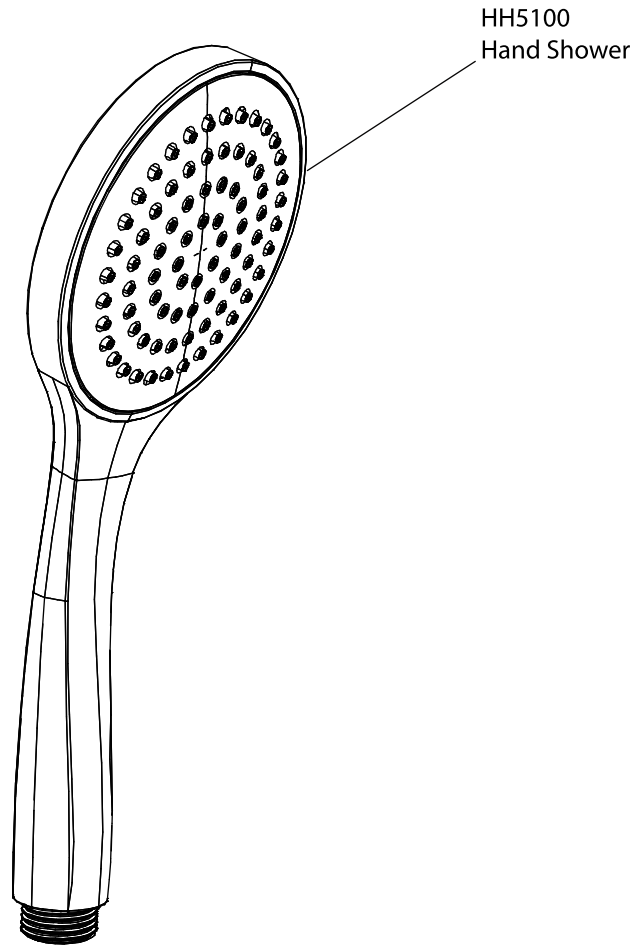

Product Parts Breakdown

Model No.ECH.7100

Ver 2.53

Product Parts Breakdown

▲ Specify Finish

HH1002A
Shower Head

Model No.HH1002A

Ver 2.53

FLUSSO
LUXURY PLUMBING FIXTURES

Product Parts Breakdown

▲ Specify Finish

Model No.HH1012SA

Ver 2.53

FLUSSO
LUXURY PLUMBING FIXTURES

Product Parts Breakdown

Model No.ECH.4000T **Ver** 2.56

Product Parts Breakdown

Model No.JVH.4420F

Ver 2.54

FLUSSO
LUXURY PLUMBING FIXTURES

Product Parts Breakdown

▲ Specify Finish

Model No.HH5100

Ver 2.55

FLUSSO
LUXURY PLUMBING FIXTURES

Product Parts Breakdown

Model No.ORO.601001A **Ver** 2.55

Product Parts Breakdown

Model No.ORO.5502

Ver 2.53

Product Parts Breakdown

▲ Specify Finish