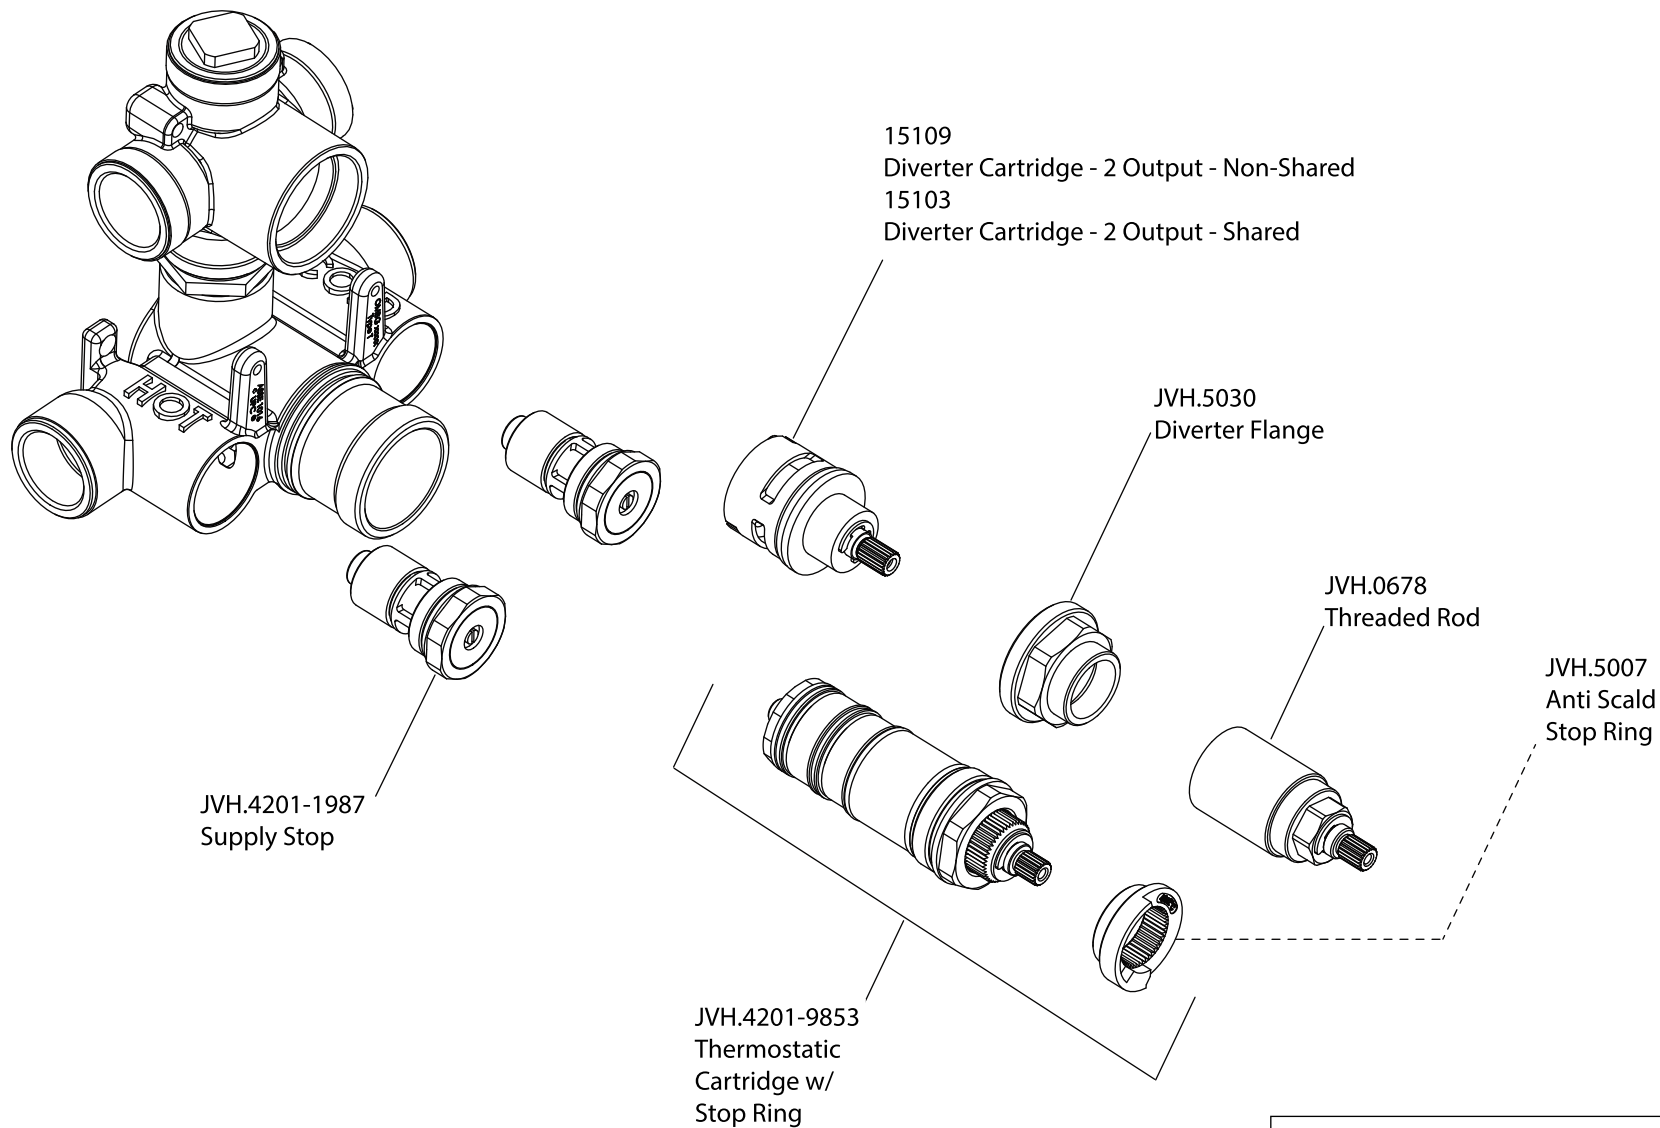

Product Parts Breakdown

Model No.ECH.7100

Ver 2.53

Product Parts Breakdown

▲ Specify Finish

HH1002A
Shower Head

Model No.HH1002A

Ver 2.53

FLUSSO
LUXURY PLUMBING FIXTURES

Product Parts Breakdown

▲ Specify Finish

Model No.HH1012SA

Ver 2.53

FLUSSO
LUXURY PLUMBING FIXTURES

Product Parts Breakdown

Model No.ECH.4000T **Ver** 2.56

Product Parts Breakdown

Model No.JVH.4420F

Ver 2.54

FLUSSO
LUXURY PLUMBING FIXTURES

Product Parts Breakdown

▲ Specify Finish

Model No.HH5100

Ver 2.55

FLUSSO
LUXURY PLUMBING FIXTURES

Product Parts Breakdown

Model No.ORO.601001A **Ver** 2.55

Product Parts Breakdown

Model No.ORO.5502

Ver 2.53

Product Parts Breakdown

▲ Specify Finish