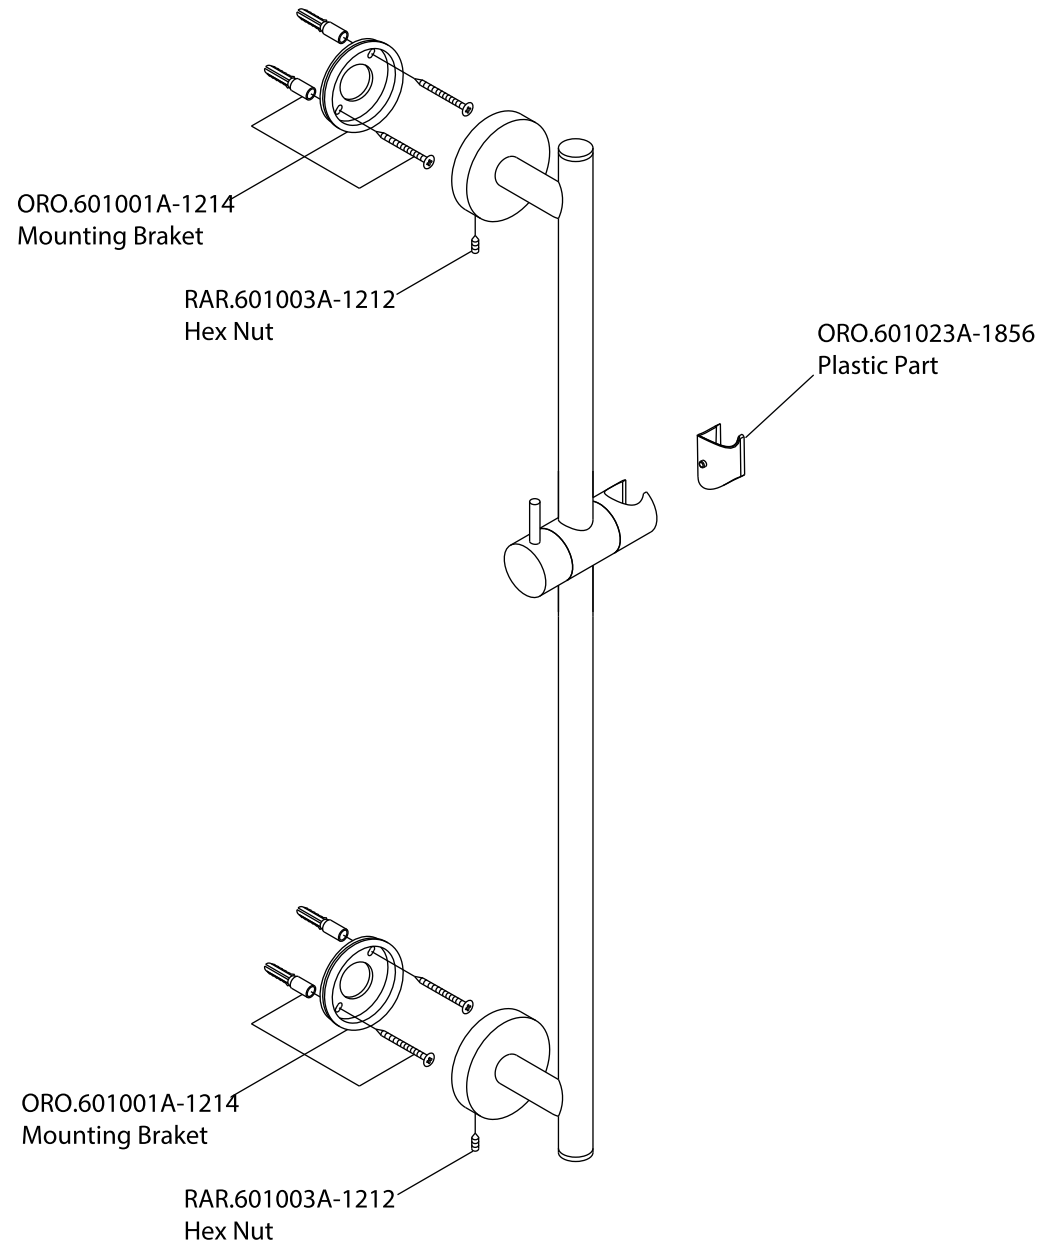

Product Parts Breakdown

Model No.ECH.7100

Ver 2.53

Product Parts Breakdown

▲ Specify Finish

HH1002A
Shower Head

Model No.HH1002A

Ver 2.53

FLUSSO
LUXURY PLUMBING FIXTURES

Product Parts Breakdown

▲ Specify Finish

Model No.HH1012SA

Ver 2.53

FLUSSO
LUXURY PLUMBING FIXTURES

Product Parts Breakdown

Model No.ECH.4000T **Ver** 2.56

Product Parts Breakdown

Model No.JVH.4420F

Ver 2.54

FLUSSO
LUXURY PLUMBING FIXTURES

Product Parts Breakdown

▲ Specify Finish

Model No.HH5100

Ver 2.55

FLUSSO
LUXURY PLUMBING FIXTURES

Product Parts Breakdown

Model No.ORO.601001A **Ver** 2.55

Product Parts Breakdown

Model No.ORO.5502

Ver 2.53

Product Parts Breakdown

▲ Specify Finish