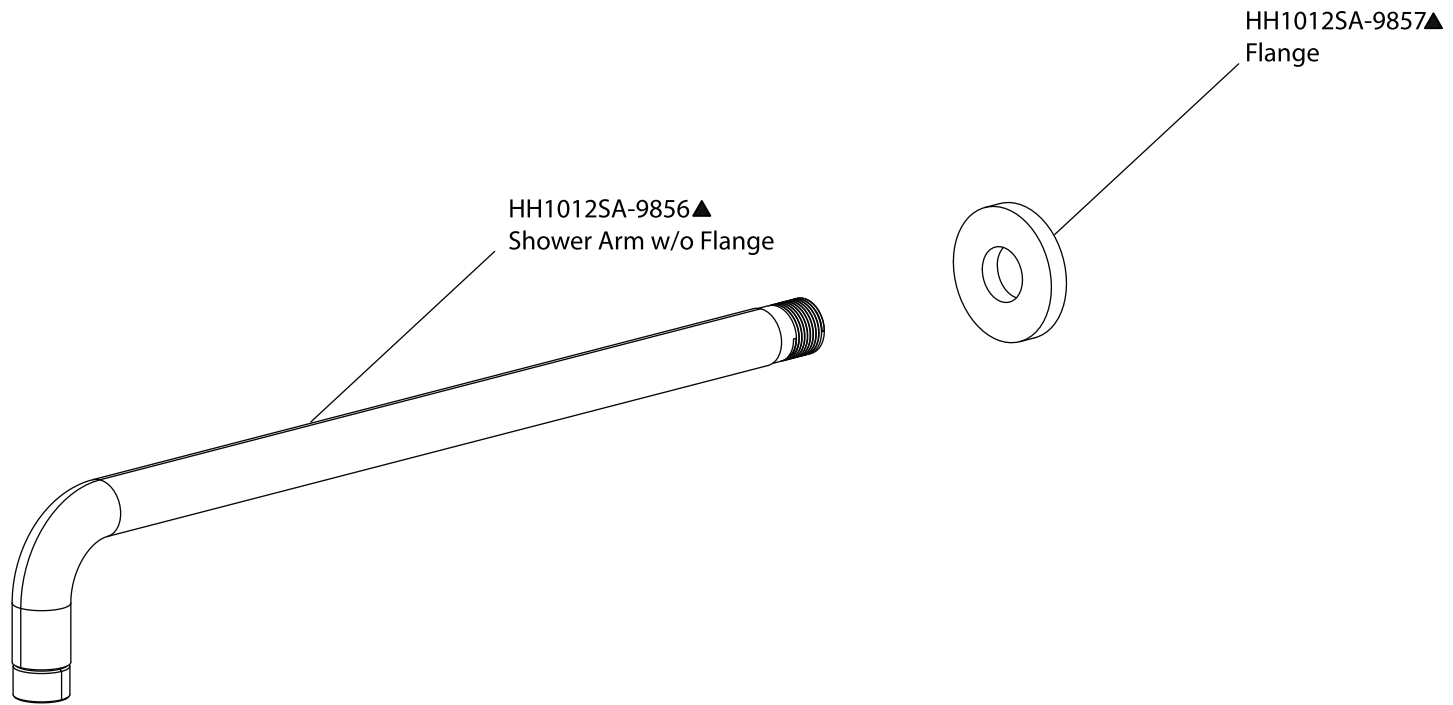

Product Parts Breakdown

Model No.ECH.7100

Ver 2.53

Product Parts Breakdown

▲ Specify Finish

HH1002A
Shower Head

Model No.HH1002A

Ver 2.53

FLUSSO
LUXURY PLUMBING FIXTURES

Product Parts Breakdown

▲ Specify Finish

Model No.HH1012SA

Ver 2.53

FLUSSO
LUXURY PLUMBING FIXTURES

Product Parts Breakdown

Model No.ECH.4000T **Ver** 2.56

Product Parts Breakdown

Model No.JVH.4420F

Ver 2.54

FLUSSO
LUXURY PLUMBING FIXTURES

Product Parts Breakdown

▲ Specify Finish

Model No.HH5100

Ver 2.55

FLUSSO
LUXURY PLUMBING FIXTURES

Product Parts Breakdown

Model No.ORO.601001A **Ver** 2.55

Product Parts Breakdown

Model No.ORO.5502

Ver 2.53

Product Parts Breakdown

▲ Specify Finish