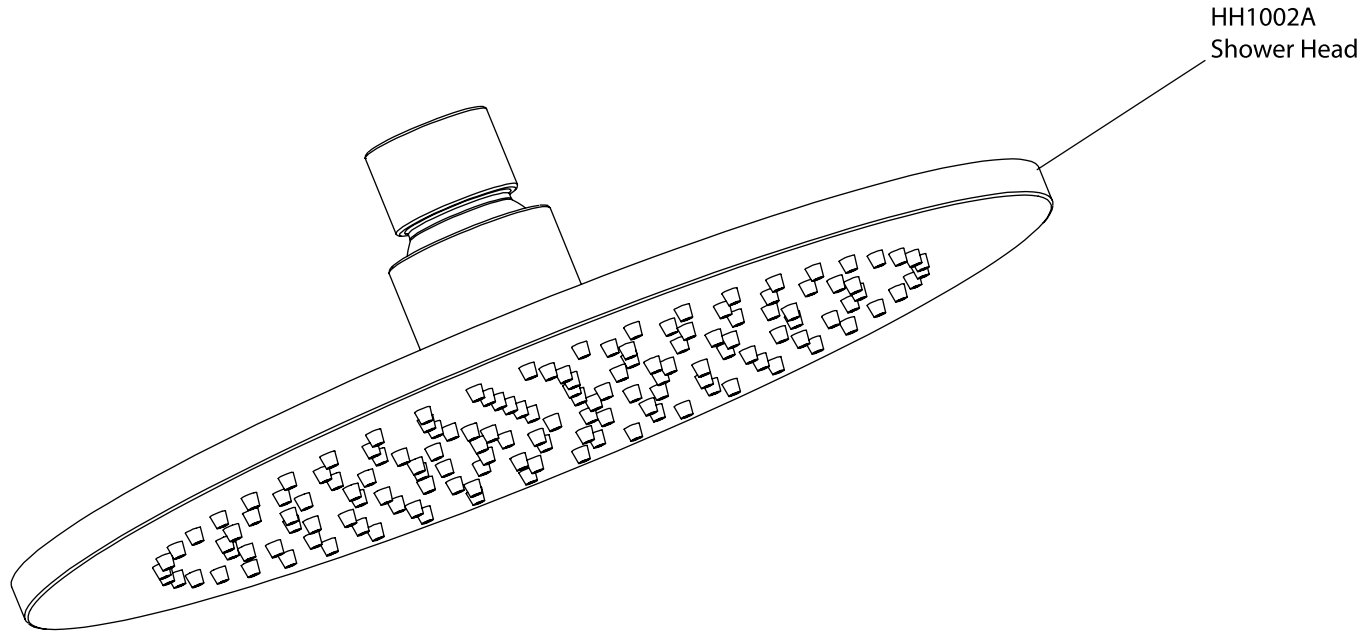

Product Parts Breakdown

Model No.ECH.7100

Ver 2.53

Product Parts Breakdown

▲ Specify Finish

HH1002A
Shower Head

Model No.HH1002A

Ver 2.53

FLUSSO
LUXURY PLUMBING FIXTURES

Product Parts Breakdown

▲ Specify Finish

Model No.HH1012SA

Ver 2.53

FLUSSO
LUXURY PLUMBING FIXTURES

Product Parts Breakdown

Model No.ECH.4000T **Ver** 2.56

Product Parts Breakdown

Model No.JVH.4420F

Ver 2.54

FLUSSO
LUXURY PLUMBING FIXTURES

Product Parts Breakdown

▲ Specify Finish

Model No.HH5100

Ver 2.55