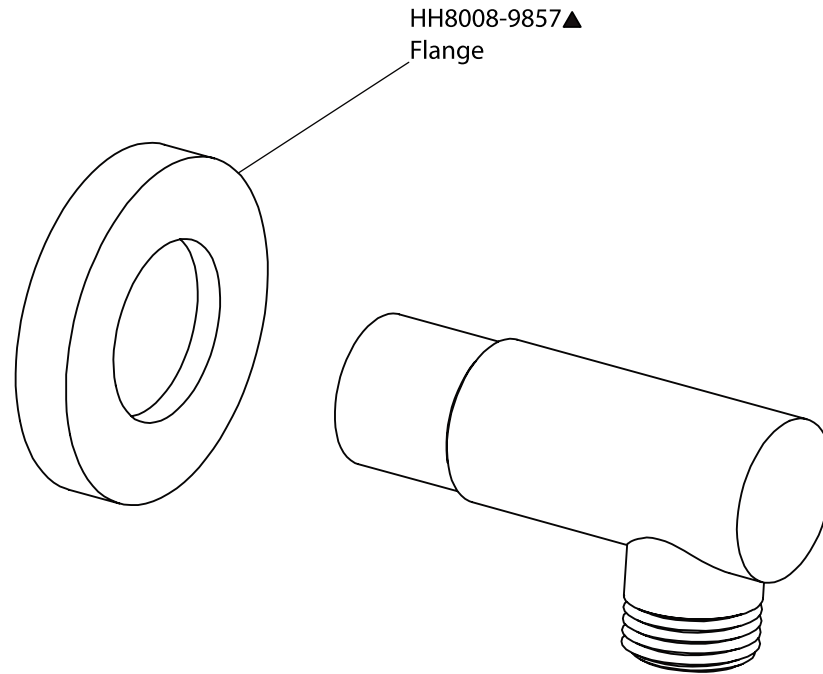

Product Parts Breakdown

Model No.ECH.7100

Ver 2.53

Product Parts Breakdown

▲ Specify Finish

HH1002A
Shower Head

Model No.HH1002A

Ver 2.53

FLUSSO
LUXURY PLUMBING FIXTURES

Product Parts Breakdown

▲ Specify Finish

Model No.HH1012SA

Ver 2.53

FLUSSO
LUXURY PLUMBING FIXTURES

Product Parts Breakdown

Model No.ECH.4000T **Ver** 2.56

Product Parts Breakdown

Model No.JVH.4420F

Ver 2.54

FLUSSO
LUXURY PLUMBING FIXTURES

Product Parts Breakdown

▲ Specify Finish

Model No.HH5100

Ver 2.55

FLUSSO
LUXURY PLUMBING FIXTURES

Product Parts Breakdown

Model No.ORO.601001A **Ver** 2.55

Product Parts Breakdown

Model No.ORO.5502

Ver 2.53

Product Parts Breakdown

▲ Specify Finish