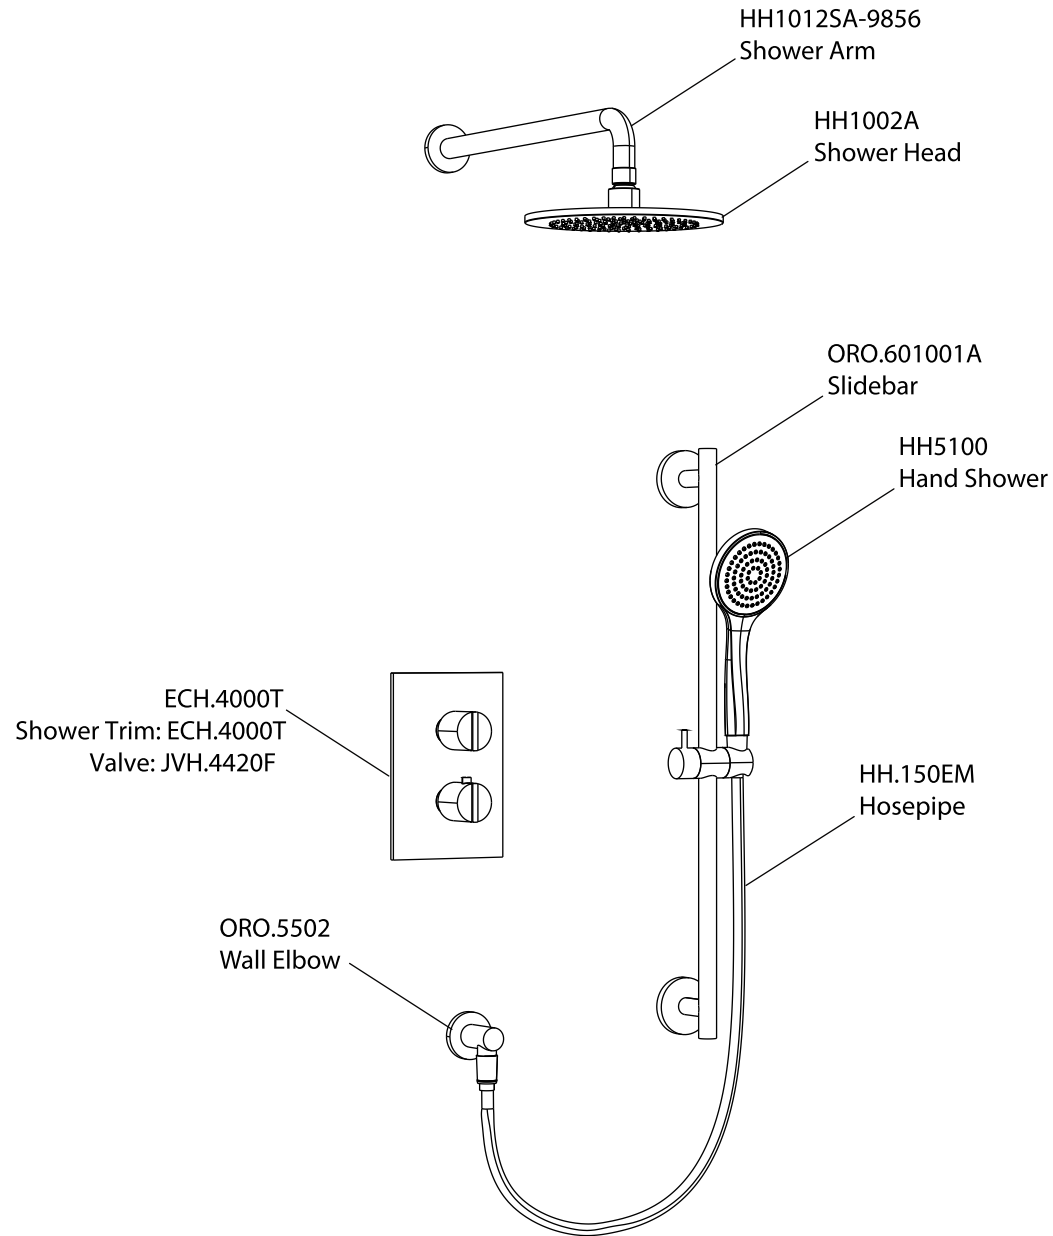

Product Parts Breakdown

Model No.ECH.7100

Ver 2.53

Product Parts Breakdown

▲ Specify Finish

HH1002A
Shower Head

Model No.HH1002A

Ver 2.53

FLUSSO
LUXURY PLUMBING FIXTURES

Product Parts Breakdown

▲ Specify Finish

Model No.HH1012SA

Ver 2.53

FLUSSO
LUXURY PLUMBING FIXTURES

Product Parts Breakdown

Model No.ECH.4000T **Ver** 2.56

Product Parts Breakdown

Model No.JVH.4420F

Ver 2.54

FLUSSO
LUXURY PLUMBING FIXTURES

Product Parts Breakdown

▲ Specify Finish

Model No.HH5100

Ver 2.55

FLUSSO
LUXURY PLUMBING FIXTURES

Product Parts Breakdown

Model No.ORO.601001A **Ver** 2.55

Product Parts Breakdown

Model No.ORO.5502

Ver 2.53

Product Parts Breakdown

▲ Specify Finish