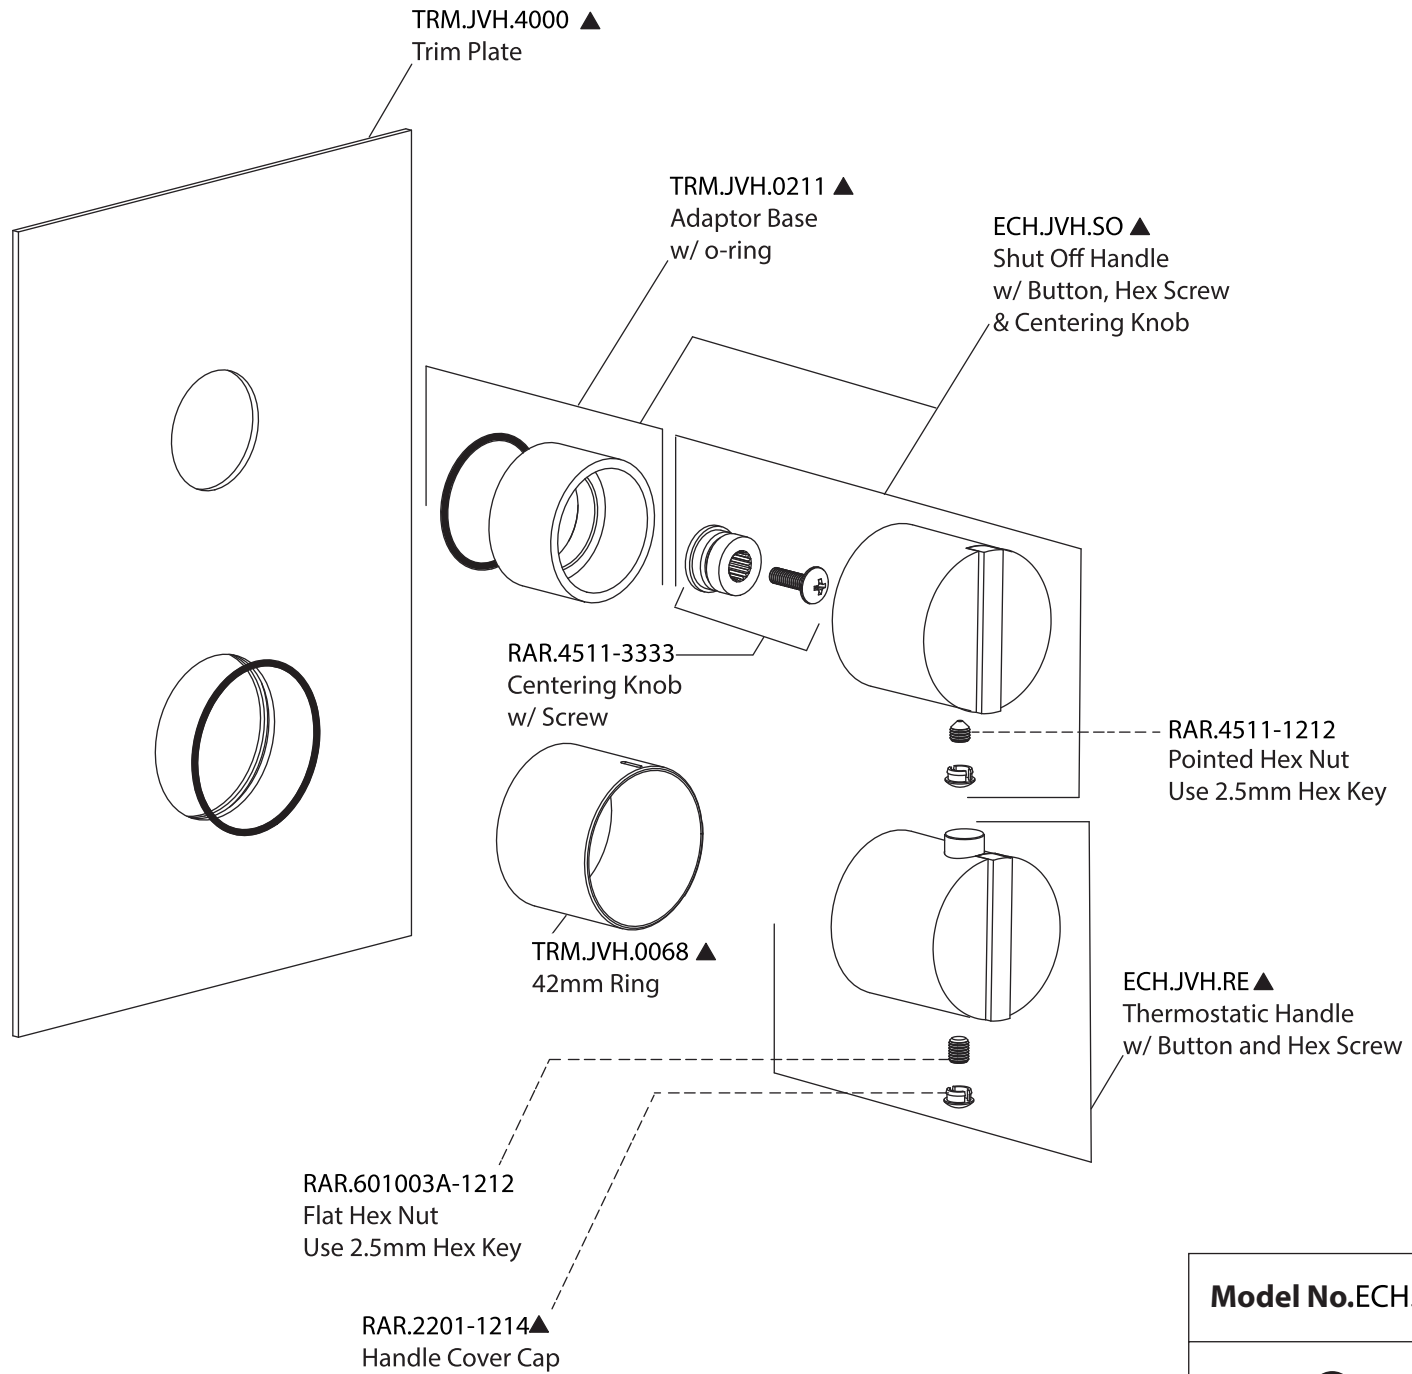

Product Parts Breakdown

Model No.ECH.7100

Ver 2.53

Product Parts Breakdown

▲ Specify Finish

HH1002A
Shower Head

Model No.HH1002A

Ver 2.53

FLUSSO
LUXURY PLUMBING FIXTURES

Product Parts Breakdown

▲ Specify Finish

Model No.HH1012SA

Ver 2.53

FLUSSO
LUXURY PLUMBING FIXTURES

Product Parts Breakdown

Model No.ECH.4000T **Ver** 2.56

Product Parts Breakdown

Model No.JVH.4420F

Ver 2.54

FLUSSO
LUXURY PLUMBING FIXTURES

Product Parts Breakdown

▲ Specify Finish

Model No.HH5100

Ver 2.55

FLUSSO
LUXURY PLUMBING FIXTURES

Product Parts Breakdown

Model No.ORO.601001A **Ver** 2.55

Product Parts Breakdown

Model No.ORO.5502

Ver 2.53

Product Parts Breakdown

▲ Specify Finish