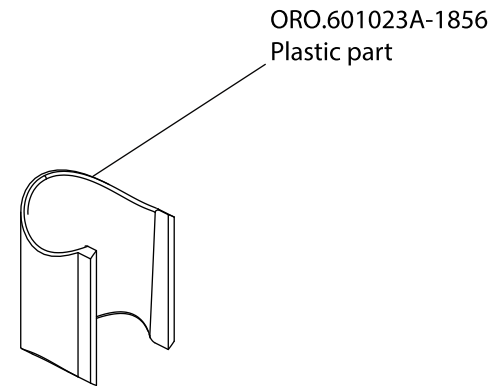

JVH.0678
Threaded Rod

JVH.5007
Anti Scald
Stop Ring

JVH.4201-9853
Thermostatic
Cartridge w/
Stop Ring

Model No.JVH.4420F

Ver 2.54

Product Parts Breakdown

▲ Specify Finish

Model No.HH5100

Ver 2.55

FLUSSO
LUXURY PLUMBING FIXTURES

Product Parts Breakdown

▲ Specify Finish

Model No.HH8008

Ver 2.54

FLUSSO
LUXURY PLUMBING FIXTURES

Product Parts Breakdown