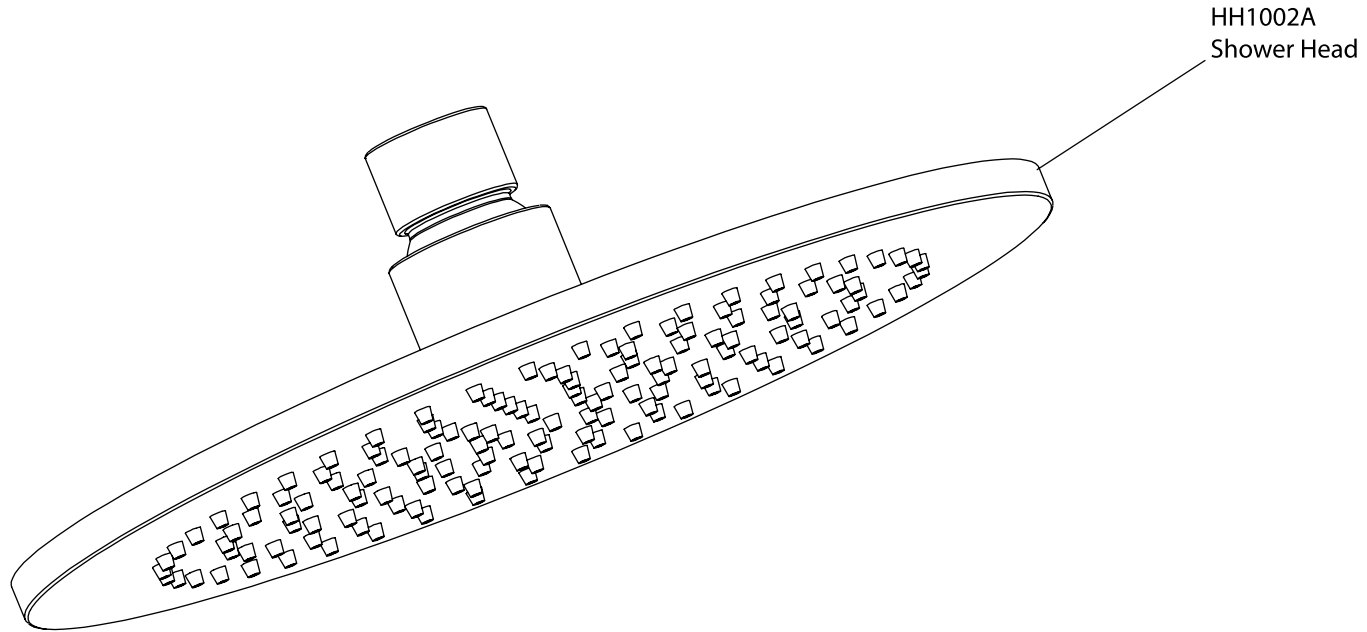

Product Parts Breakdown

▲ Specify Finish

Model No.ECH.7050

Ver 2.53

FLUSSO
LUXURY PLUMBING FIXTURES

Product Parts Breakdown

▲ Specify Finish

Model No.HH1012SA

Ver 2.53

FLUSSO
LUXURY PLUMBING FIXTURES

Product Parts Breakdown

▲ Specify Finish

HH1002A
Shower Head

Model No.HH1002A

Ver 2.53

FLUSSO
LUXURY PLUMBING FIXTURES

Product Parts Breakdown

Model No.ECH.4000T

Ver 2.56

Product Parts Breakdown

JVH.4201-1987
Supply Stop

15109
Diverter Cartridge - 2 Output - Non-Shared
15103
Diverter Cartridge - 2 Output - Shared

JVH.5030
Diverter Flange

JVH.0678
Threaded Rod

JVH.5007
Anti Scald
Stop Ring

JVH.4201-9853
Thermostatic
Cartridge w/
Stop Ring

Model No.JVH.4420F

Ver 2.54

Product Parts Breakdown

▲ Specify Finish

Model No.HH5100