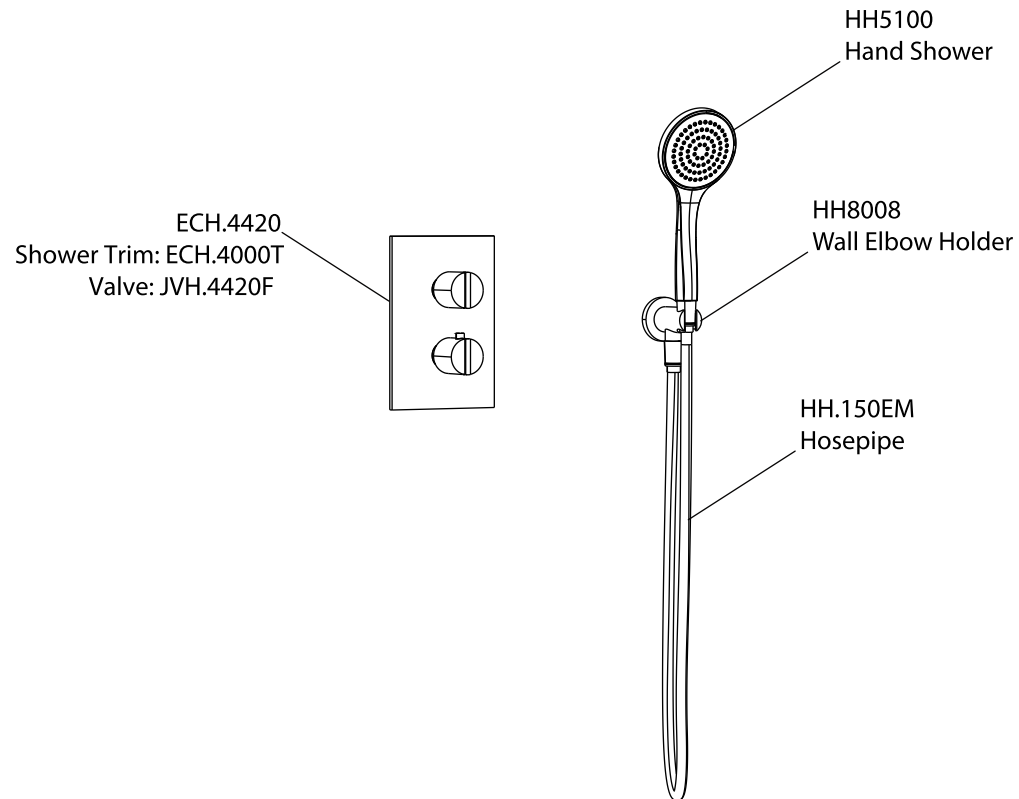

Product Parts Breakdown

▲ Specify Finish

Model No.ECH.7050

Ver 2.53

FLUSSO
LUXURY PLUMBING FIXTURES

Product Parts Breakdown

▲ Specify Finish

Model No.HH1012SA

Ver 2.53

FLUSSO
LUXURY PLUMBING FIXTURES

Product Parts Breakdown

▲ Specify Finish

HH1002A
Shower Head

Model No.HH1002A

Ver 2.53

FLUSSO
LUXURY PLUMBING FIXTURES

Product Parts Breakdown

Model No.ECH.4000T

Ver 2.56

Product Parts Breakdown

JVH.4201-1987
Supply Stop

15109
Diverter Cartridge - 2 Output - Non-Shared
15103
Diverter Cartridge - 2 Output - Shared

JVH.5030
Diverter Flange

Ver 2.55

FLUSSO
LUXURY PLUMBING FIXTURES

Product Parts Breakdown

▲ Specify Finish

Model No.HH8008

Ver 2.54

FLUSSO
LUXURY PLUMBING FIXTURES

Product Parts Breakdown