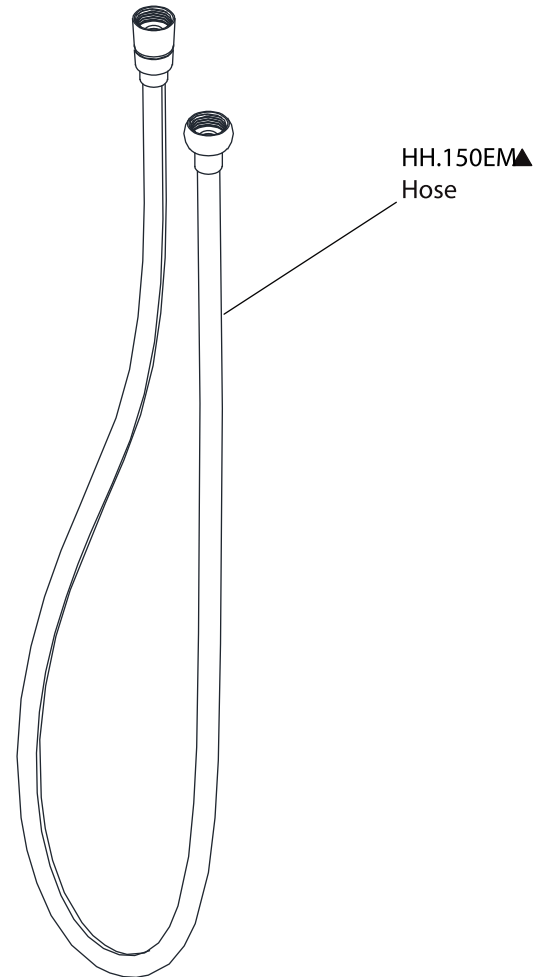

Product Parts Breakdown

▲ Specify Finish

Model No.HH.150EM

Ver 2.55

FLUSSO
LUXURY PLUMBING FIXTURES