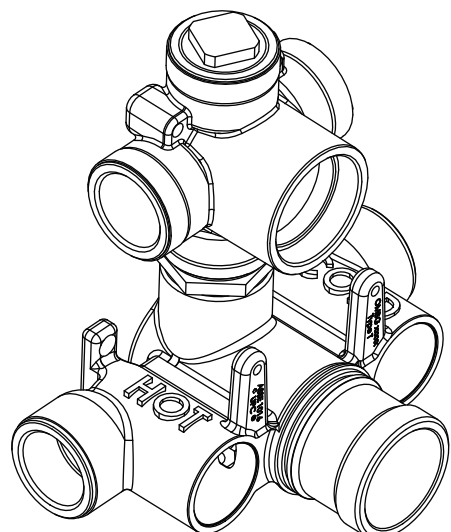

Product Parts Breakdown

▲ Specify Finish

Model No.ECH.7050

Ver 2.53

FLUSSO
LUXURY PLUMBING FIXTURES

Product Parts Breakdown

▲ Specify Finish

Model No.HH1012SA

Ver 2.53

FLUSSO
LUXURY PLUMBING FIXTURES

Product Parts Breakdown

▲ Specify Finish

HH1002A
Shower Head

Model No.HH1002A

Ver 2.53

FLUSSO
LUXURY PLUMBING FIXTURES

Product Parts Breakdown

Model No.ECH.4000T

Ver 2.56

Product Parts Breakdown

JVH.4201-1987
Supply Stop

15109
Diverter Cartridge - 2 Output - Non-Shared
15103
Diverter Cartridge - 2 Output - Shared

JVH.5030
Diverter Flange