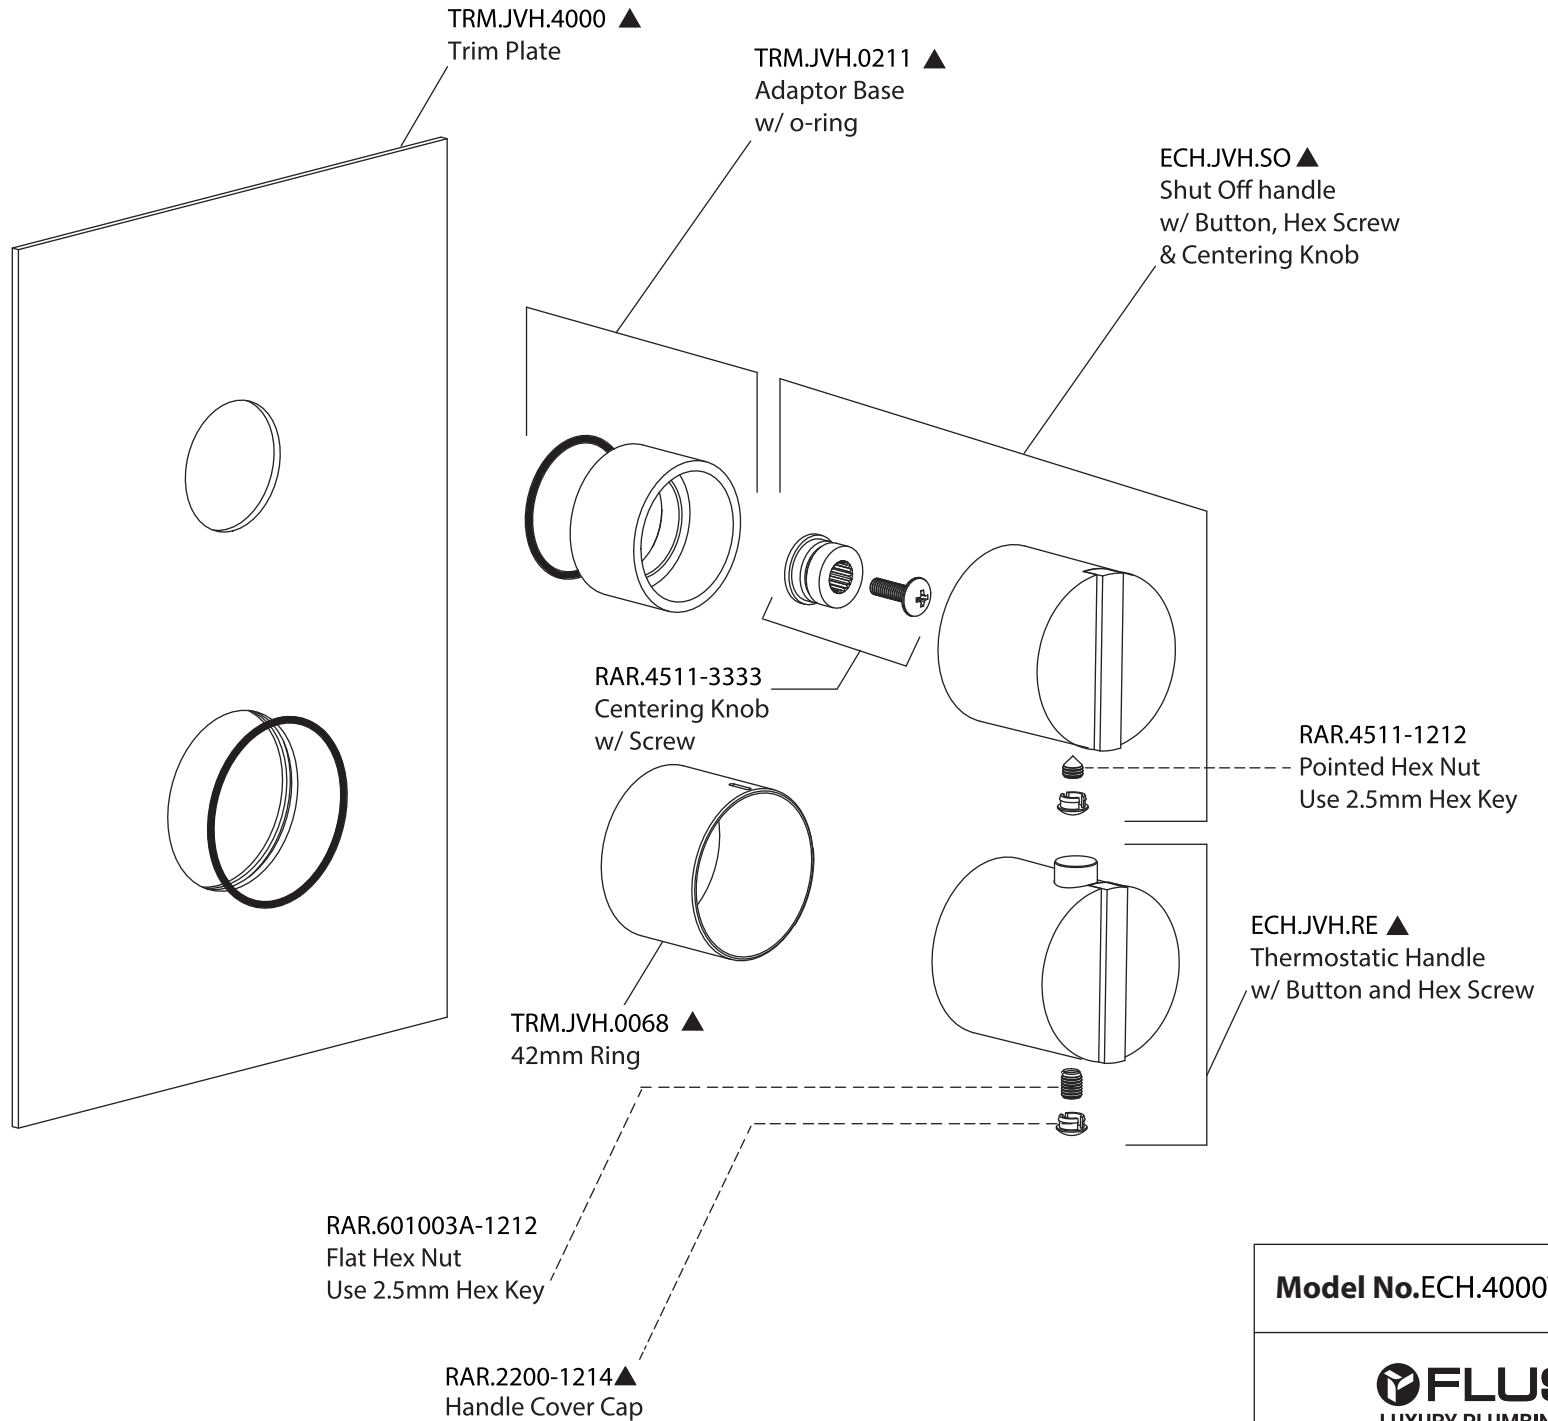

Product Parts Breakdown

▲ Specify Finish

Model No.ECH.7050

Ver 2.53

FLUSSO
LUXURY PLUMBING FIXTURES

Product Parts Breakdown

▲ Specify Finish

Model No.HH1012SA

Ver 2.53

FLUSSO
LUXURY PLUMBING FIXTURES

Product Parts Breakdown

▲ Specify Finish

HH1002A
Shower Head

Model No.HH1002A

Ver 2.53

FLUSSO
LUXURY PLUMBING FIXTURES

Product Parts Breakdown

Model No.ECH.4000T

Ver 2.56

Product Parts Breakdown

JVH.4201-1987
Supply Stop

15109
Diverter Cartridge - 2 Output - Non-Shared
15103
Diverter Cartridge - 2 Output - Shared

JVH.5030
Diverter Flange

JVH.0678
Threaded Rod

JVH.5007
Anti Scald
Stop Ring

JVH.4201-9853
Thermostatic
Cartridge w/
Stop Ring

Model No.JVH.4420F

Ver 2.54

Product Parts Breakdown

▲ Specify Finish

Model No.HH5100