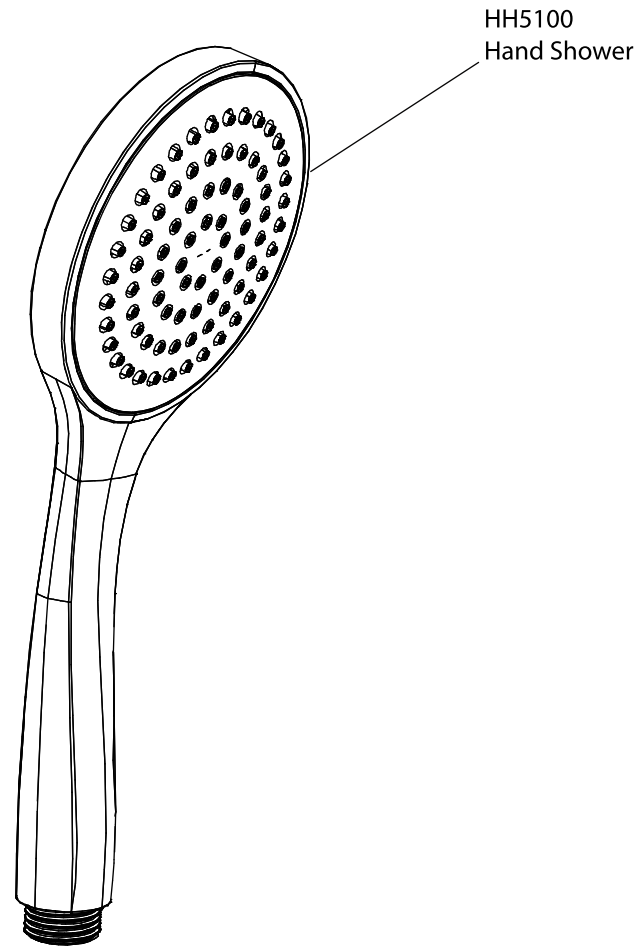

Ver 2.53

FLUSSO
LUXURY PLUMBING FIXTURES

Product Parts Breakdown

▲ Specify Finish

HH1002A
Shower Head

Model No.HH1002A

Ver 2.53

FLUSSO
LUXURY PLUMBING FIXTURES

Product Parts Breakdown

Model No.ECH.4000T

Ver 2.56

Product Parts Breakdown

JVH.4201-1987
Supply Stop

15109
Diverter Cartridge - 2 Output - Non-Shared
15103
Diverter Cartridge - 2 Output - Shared

JVH.5030
Diverter Flange

JVH.0678
Threaded Rod

JVH.5007
Anti Scald
Stop Ring

JVH.4201-9853
Thermostatic
Cartridge w/
Stop Ring

Model No.JVH.4420F

Ver 2.54

Product Parts Breakdown

▲ Specify Finish

Model No.HH5100

Ver 2.55

FLUSSO
LUXURY PLUMBING FIXTURES

Product Parts Breakdown

▲ Specify Finish

Model No.HH8008

Ver 2.54

FLUSSO
LUXURY PLUMBING FIXTURES

Product Parts Breakdown