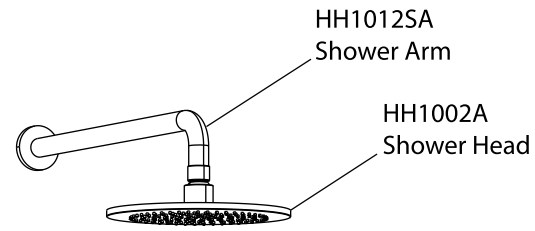

Product Parts Breakdown

▲ Specify Finish

Model No.ECH.7050

Ver 2.53

FLUSSO
LUXURY PLUMBING FIXTURES

Product Parts Breakdown

▲ Specify Finish

Model No.HH1012SA

Ver 2.53

FLUSSO
LUXURY PLUMBING FIXTURES

Product Parts Breakdown

▲ Specify Finish

HH1002A
Shower Head

Model No.HH1002A

Ver 2.53

FLUSSO
LUXURY PLUMBING FIXTURES

Product Parts Breakdown

Model No.ECH.4000T

Ver 2.56

Product Parts Breakdown

JVH.4201-1987
Supply Stop

15109
Diverter Cartridge - 2 Output - Non-Shared
15103
Diverter Cartridge - 2 Output - Shared

JVH.5030
Diverter Flange