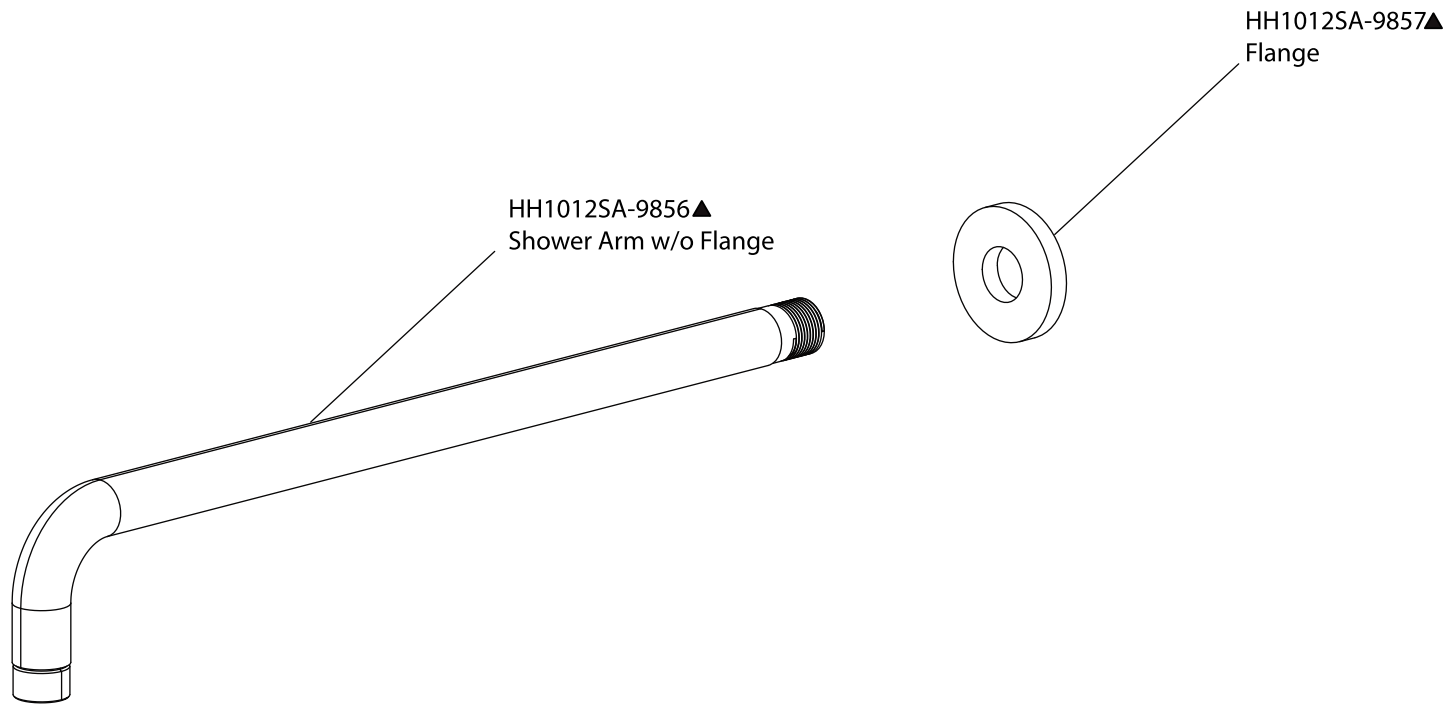

Product Parts Breakdown

▲ Specify Finish

Model No.ECH.7050

Ver 2.53

FLUSSO
LUXURY PLUMBING FIXTURES

Product Parts Breakdown

▲ Specify Finish

Model No.HH1012SA

Ver 2.53

FLUSSO
LUXURY PLUMBING FIXTURES

Product Parts Breakdown

▲ Specify Finish

HH1002A
Shower Head

Model No.HH1002A

Ver 2.53

FLUSSO
LUXURY PLUMBING FIXTURES

Product Parts Breakdown

Model No.ECH.4000T

Ver 2.56

Product Parts Breakdown

JVH.4201-1987
Supply Stop

15109
Diverter Cartridge - 2 Output - Non-Shared
15103
Diverter Cartridge - 2 Output - Shared

JVH.5030
Diverter Flange

Ver 2.55

FLUSSO
LUXURY PLUMBING FIXTURES

Product Parts Breakdown

▲ Specify Finish

Model No.HH8008

Ver 2.54

FLUSSO
LUXURY PLUMBING FIXTURES

Product Parts Breakdown