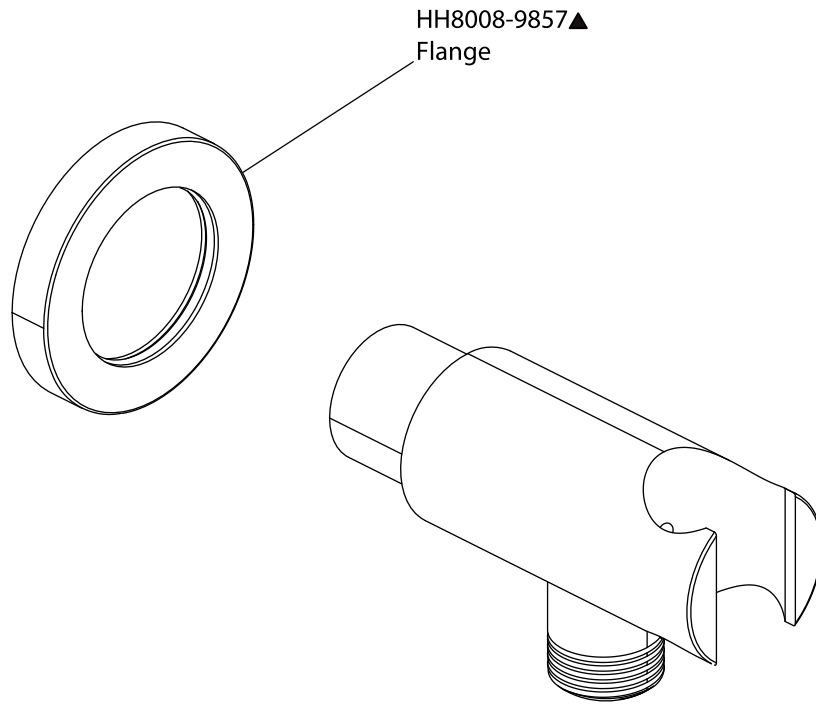

Ver 2.53

FLUSSO
LUXURY PLUMBING FIXTURES

Product Parts Breakdown

▲ Specify Finish

HH1002A
Shower Head

Model No.HH1002A

Ver 2.53

FLUSSO
LUXURY PLUMBING FIXTURES

Product Parts Breakdown

Model No.ECH.4000T

Ver 2.56

Product Parts Breakdown

JVH.4201-1987
Supply Stop

15109
Diverter Cartridge - 2 Output - Non-Shared
15103
Diverter Cartridge - 2 Output - Shared

JVH.5030
Diverter Flange

JVH.0678
Threaded Rod

JVH.5007
Anti Scald
Stop Ring

JVH.4201-9853
Thermostatic
Cartridge w/
Stop Ring

Model No.JVH.4420F

Ver 2.54

Product Parts Breakdown

▲ Specify Finish

Model No.HH5100

Ver 2.55

FLUSSO
LUXURY PLUMBING FIXTURES

Product Parts Breakdown

▲ Specify Finish

Model No.HH8008

Ver 2.54

FLUSSO
LUXURY PLUMBING FIXTURES

Product Parts Breakdown