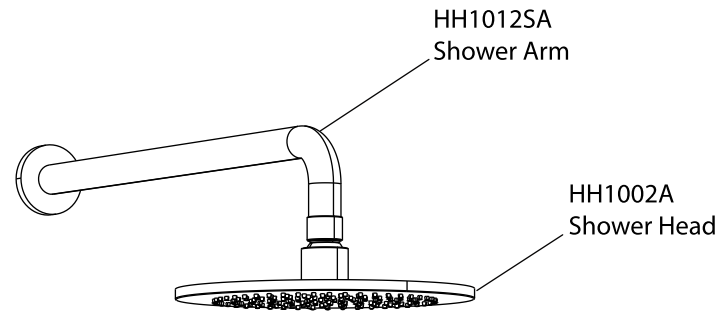

Product Parts Breakdown

▲ Specify Finish

Model No.ECH.7000

Ver 2.53

FLUSSO
LUXURY PLUMBING FIXTURES

Product Parts Breakdown

▲ Specify Finish

Model No.HH1012SA

Ver 2.53

FLUSSO
LUXURY PLUMBING FIXTURES

Product Parts Breakdown

▲ Specify Finish

Model No.HH1002A

Ver 2.53

FLUSSO
LUXURY PLUMBING FIXTURES

Product Parts Breakdown