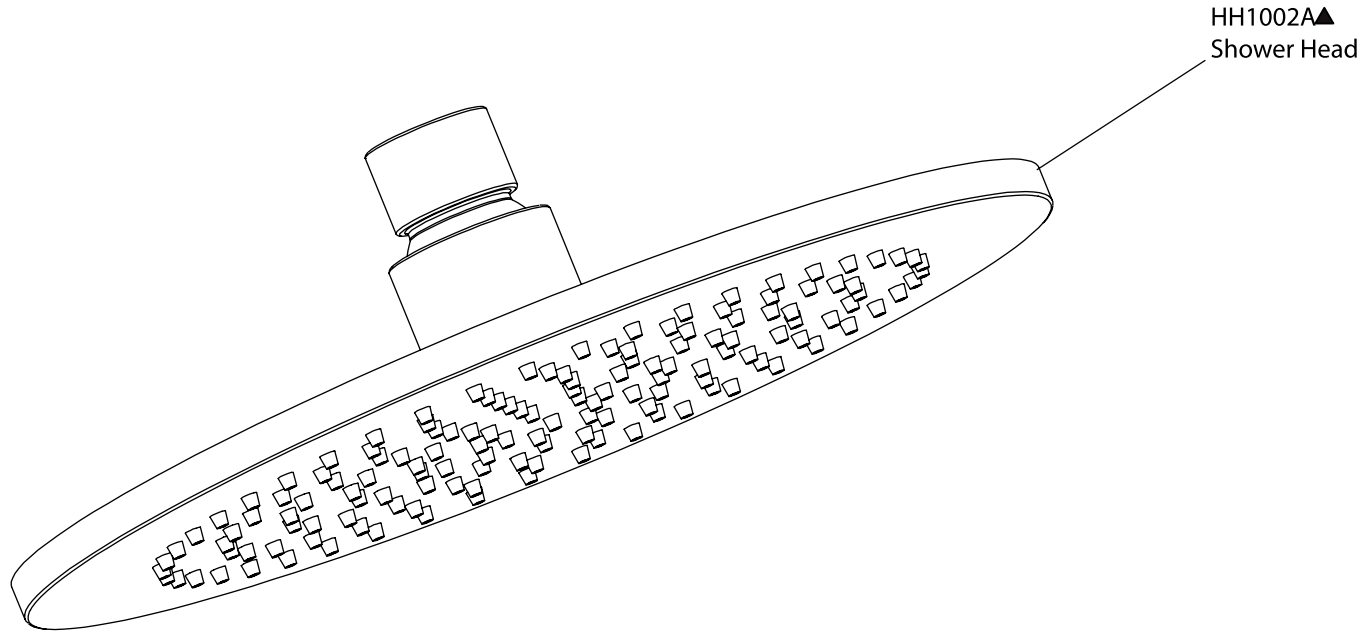

Product Parts Breakdown

▲ Specify Finish

Model No.ECH.7000

Ver 2.53

FLUSSO
LUXURY PLUMBING FIXTURES

Product Parts Breakdown

▲ Specify Finish

Model No.HH1012SA

Ver 2.53

FLUSSO
LUXURY PLUMBING FIXTURES

Product Parts Breakdown

▲ Specify Finish

Model No.HH1002A

Ver 2.53

FLUSSO
LUXURY PLUMBING FIXTURES

Product Parts Breakdown

Model No.ECH.4000T

Ver 2.56

Product Parts Breakdown

Model No.JVH.4101

Ver 2.53

FLUSSO
LUXURY PLUMBING FIXTURES