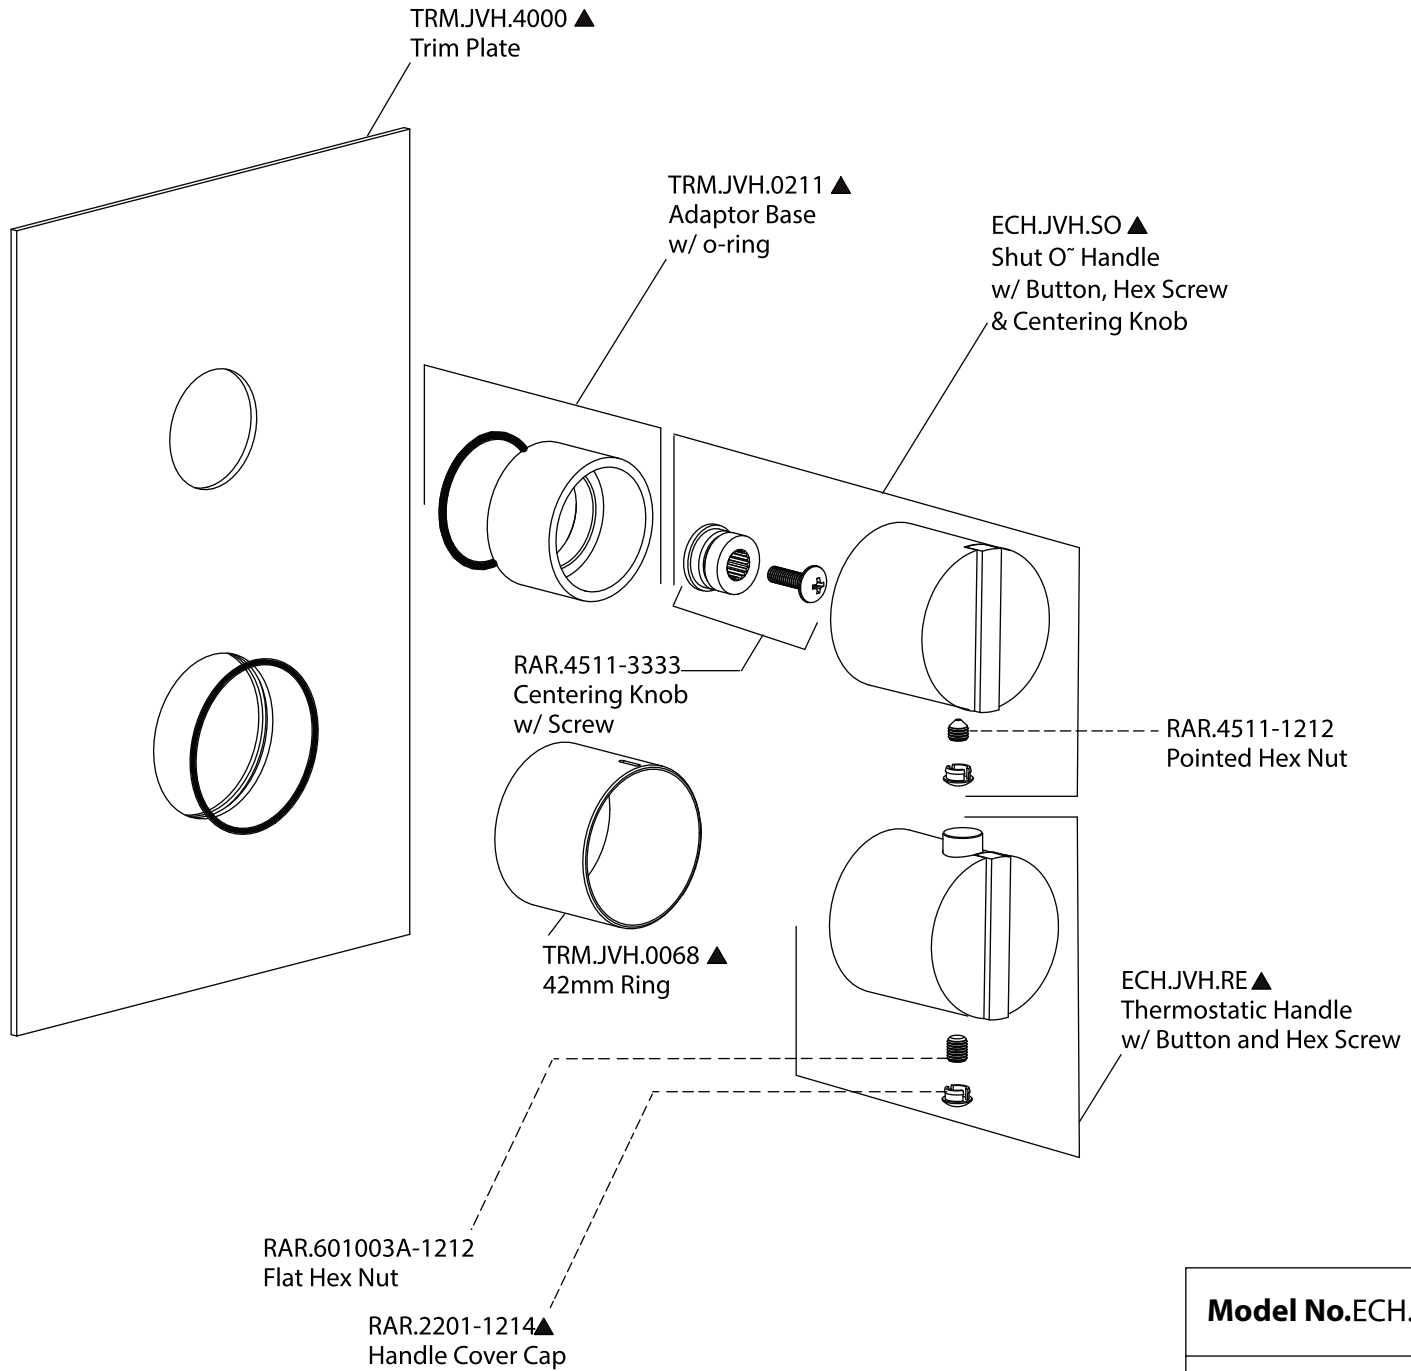

Product Parts Breakdown

▲ Specify Finish

Model No.ECH.7000

Ver 2.53

FLUSSO
LUXURY PLUMBING FIXTURES

Product Parts Breakdown

▲ Specify Finish

Model No.HH1012SA

Ver 2.53

FLUSSO
LUXURY PLUMBING FIXTURES

Product Parts Breakdown

▲ Specify Finish

Model No.HH1002A

Ver 2.53

FLUSSO
LUXURY PLUMBING FIXTURES

Product Parts Breakdown

Model No.ECH.4000T

Ver 2.56

Product Parts Breakdown

Model No.JVH.4101

Ver 2.53

FLUSSO
LUXURY PLUMBING FIXTURES