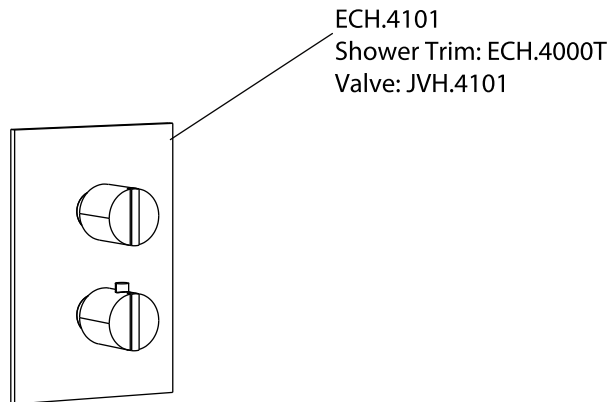

Product Parts Breakdown

▲ Specify Finish

Model No.ECH.7000

Ver 2.53

FLUSSO
LUXURY PLUMBING FIXTURES

Product Parts Breakdown

▲ Specify Finish

Model No.HH1012SA

Ver 2.53

FLUSSO
LUXURY PLUMBING FIXTURES

Product Parts Breakdown

▲ Specify Finish

Model No.HH1002A

Ver 2.53

FLUSSO
LUXURY PLUMBING FIXTURES

Product Parts Breakdown

Model No.ECH.4000T

Ver 2.56

Product Parts Breakdown

Model No.JVH.4101

Ver 2.53

FLUSSO
LUXURY PLUMBING FIXTURES