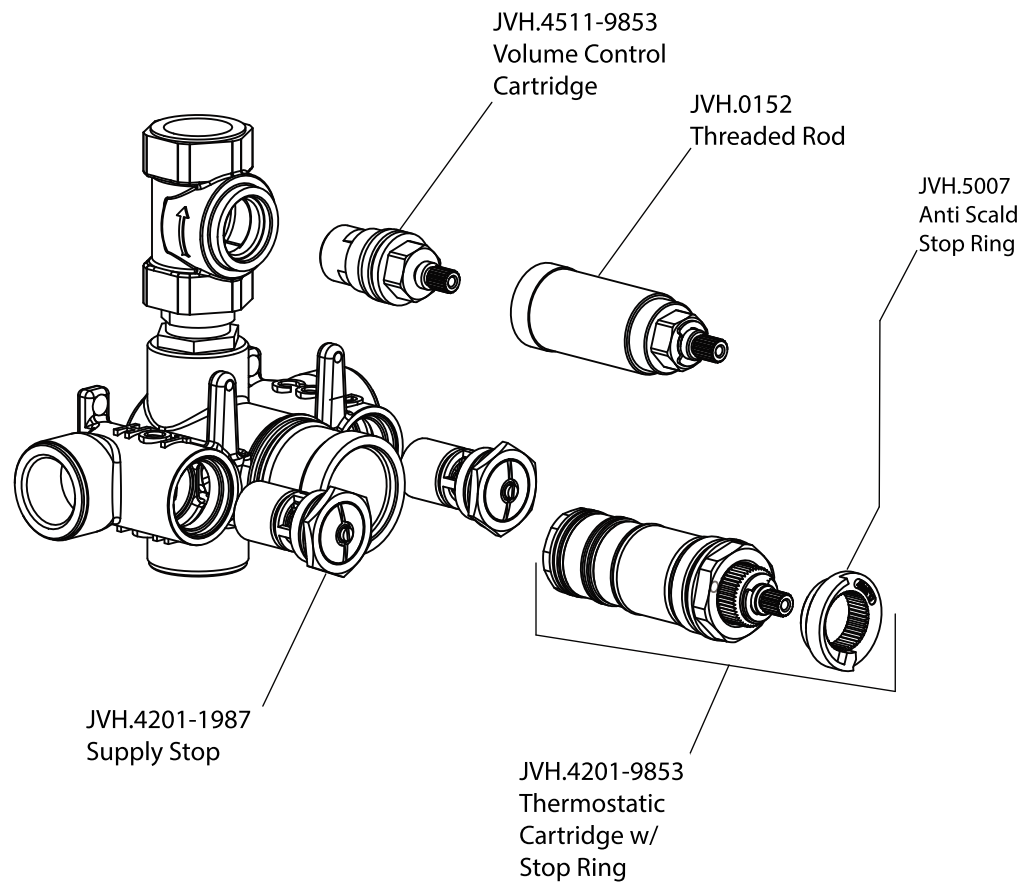

Product Parts Breakdown

▲ Specify Finish

Model No.ECH.7000

Ver 2.53

FLUSSO
LUXURY PLUMBING FIXTURES

Product Parts Breakdown

▲ Specify Finish

Model No.HH1012SA

Ver 2.53

FLUSSO
LUXURY PLUMBING FIXTURES

Product Parts Breakdown

▲ Specify Finish

Model No.HH1002A

Ver 2.53

FLUSSO
LUXURY PLUMBING FIXTURES

Product Parts Breakdown

Model No.ECH.4000T

Ver 2.56

Product Parts Breakdown

Model No.JVH.4101

Ver 2.53

FLUSSO
LUXURY PLUMBING FIXTURES