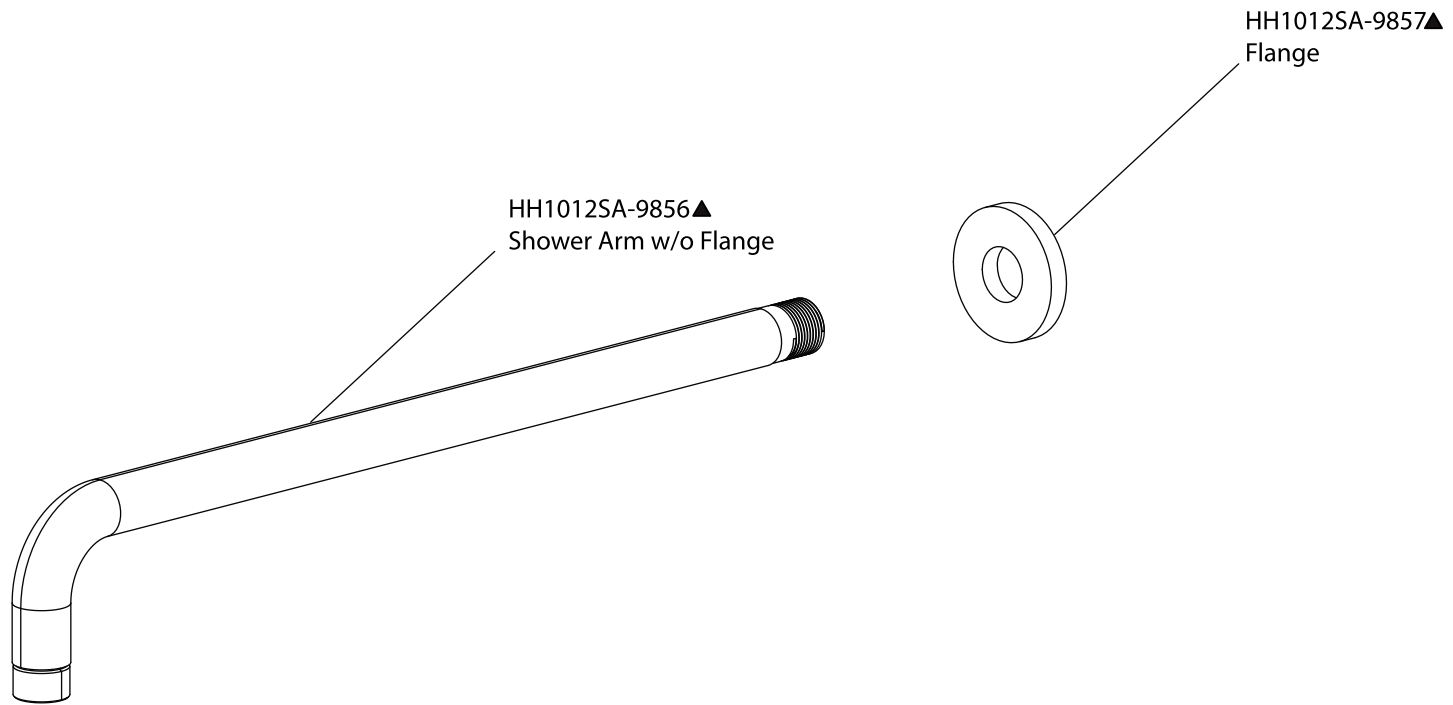

Product Parts Breakdown

▲ Specify Finish

Model No.ECH.7000

Ver 2.53

FLUSSO
LUXURY PLUMBING FIXTURES

Product Parts Breakdown

▲ Specify Finish

Model No.HH1012SA

Ver 2.53

FLUSSO
LUXURY PLUMBING FIXTURES

Product Parts Breakdown

▲ Specify Finish

Model No.HH1002A

Ver 2.53

FLUSSO
LUXURY PLUMBING FIXTURES

Product Parts Breakdown

Model No.ECH.4000T

Ver 2.56

Product Parts Breakdown

Model No.JVH.4101

Ver 2.53

FLUSSO
LUXURY PLUMBING FIXTURES