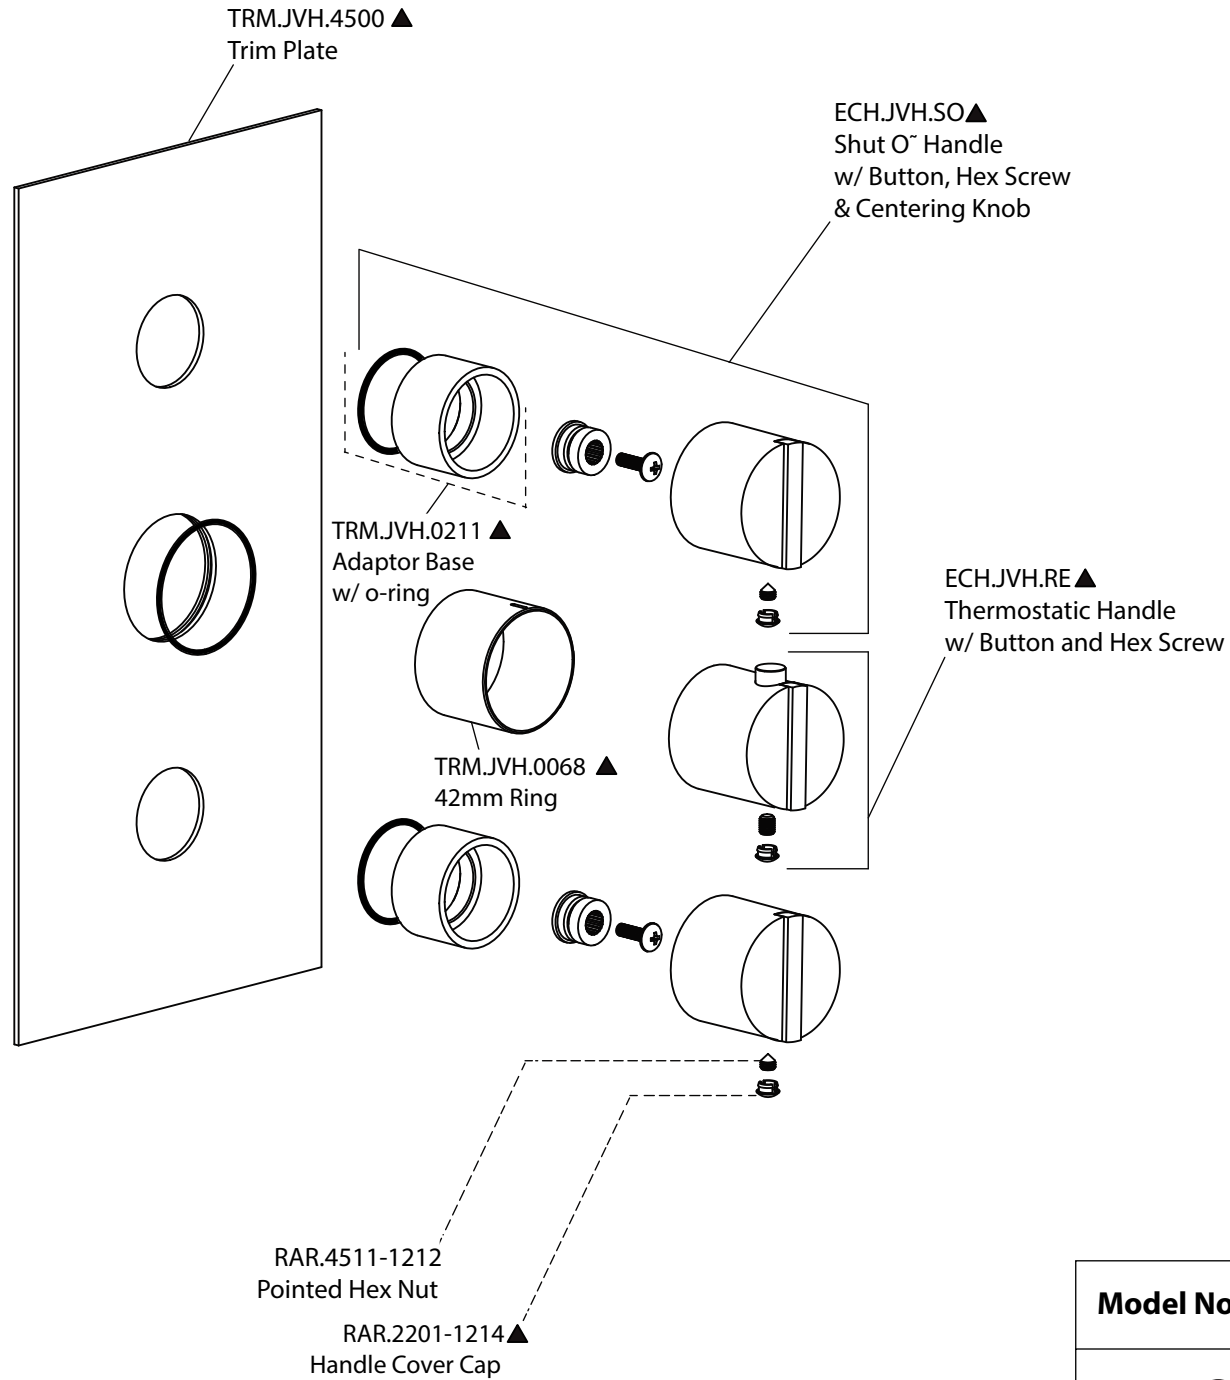

Product Parts Breakdown

Model No.ECH.4500T

Ver 2.55