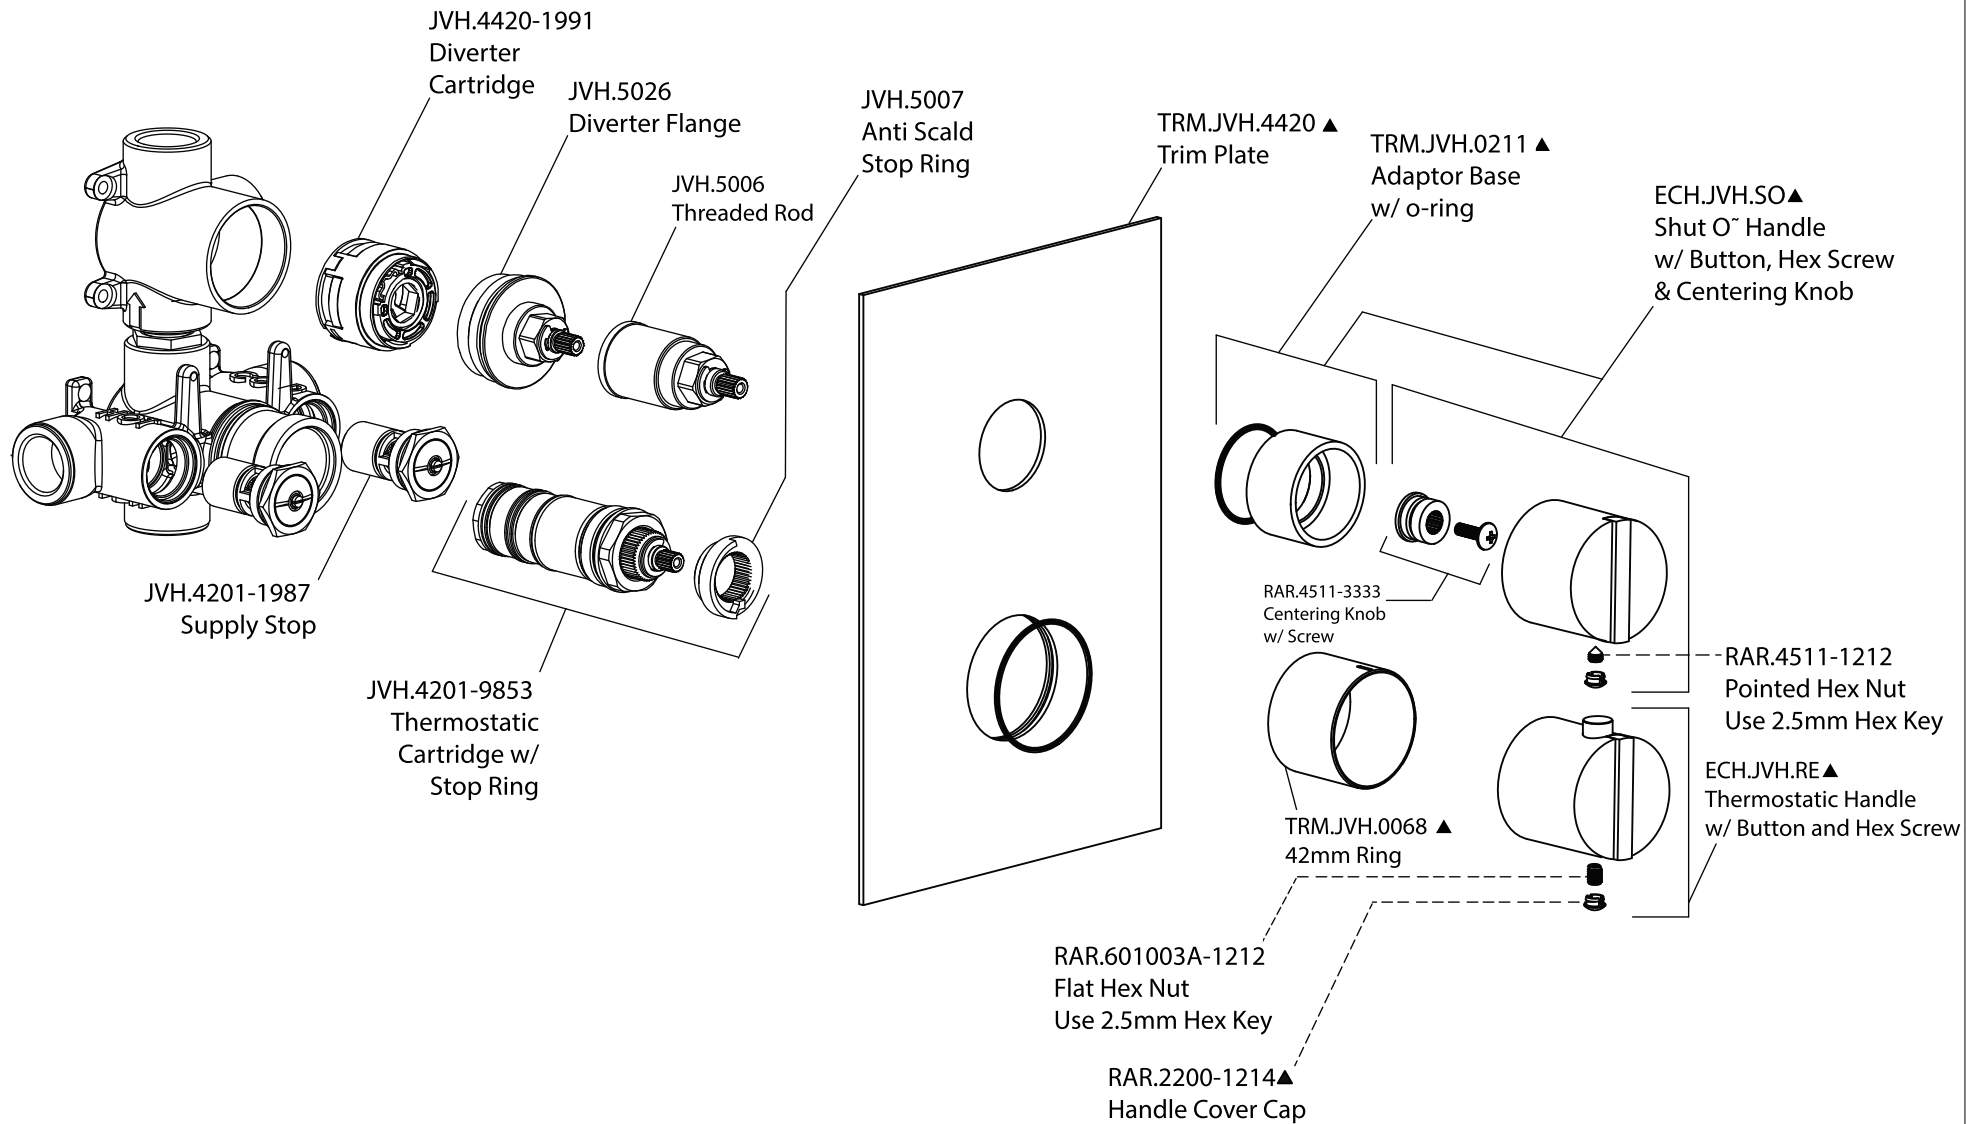

Product Parts Breakdown

Using JVH.4420F Valve

Model No. ECH.4420	Ver 2.55
 FLUSSO LUXURY PLUMBING FIXTURES	

Product Parts Breakdown Using JVH.4420 Valve

Model No.ECH.4420

Ver 2.54