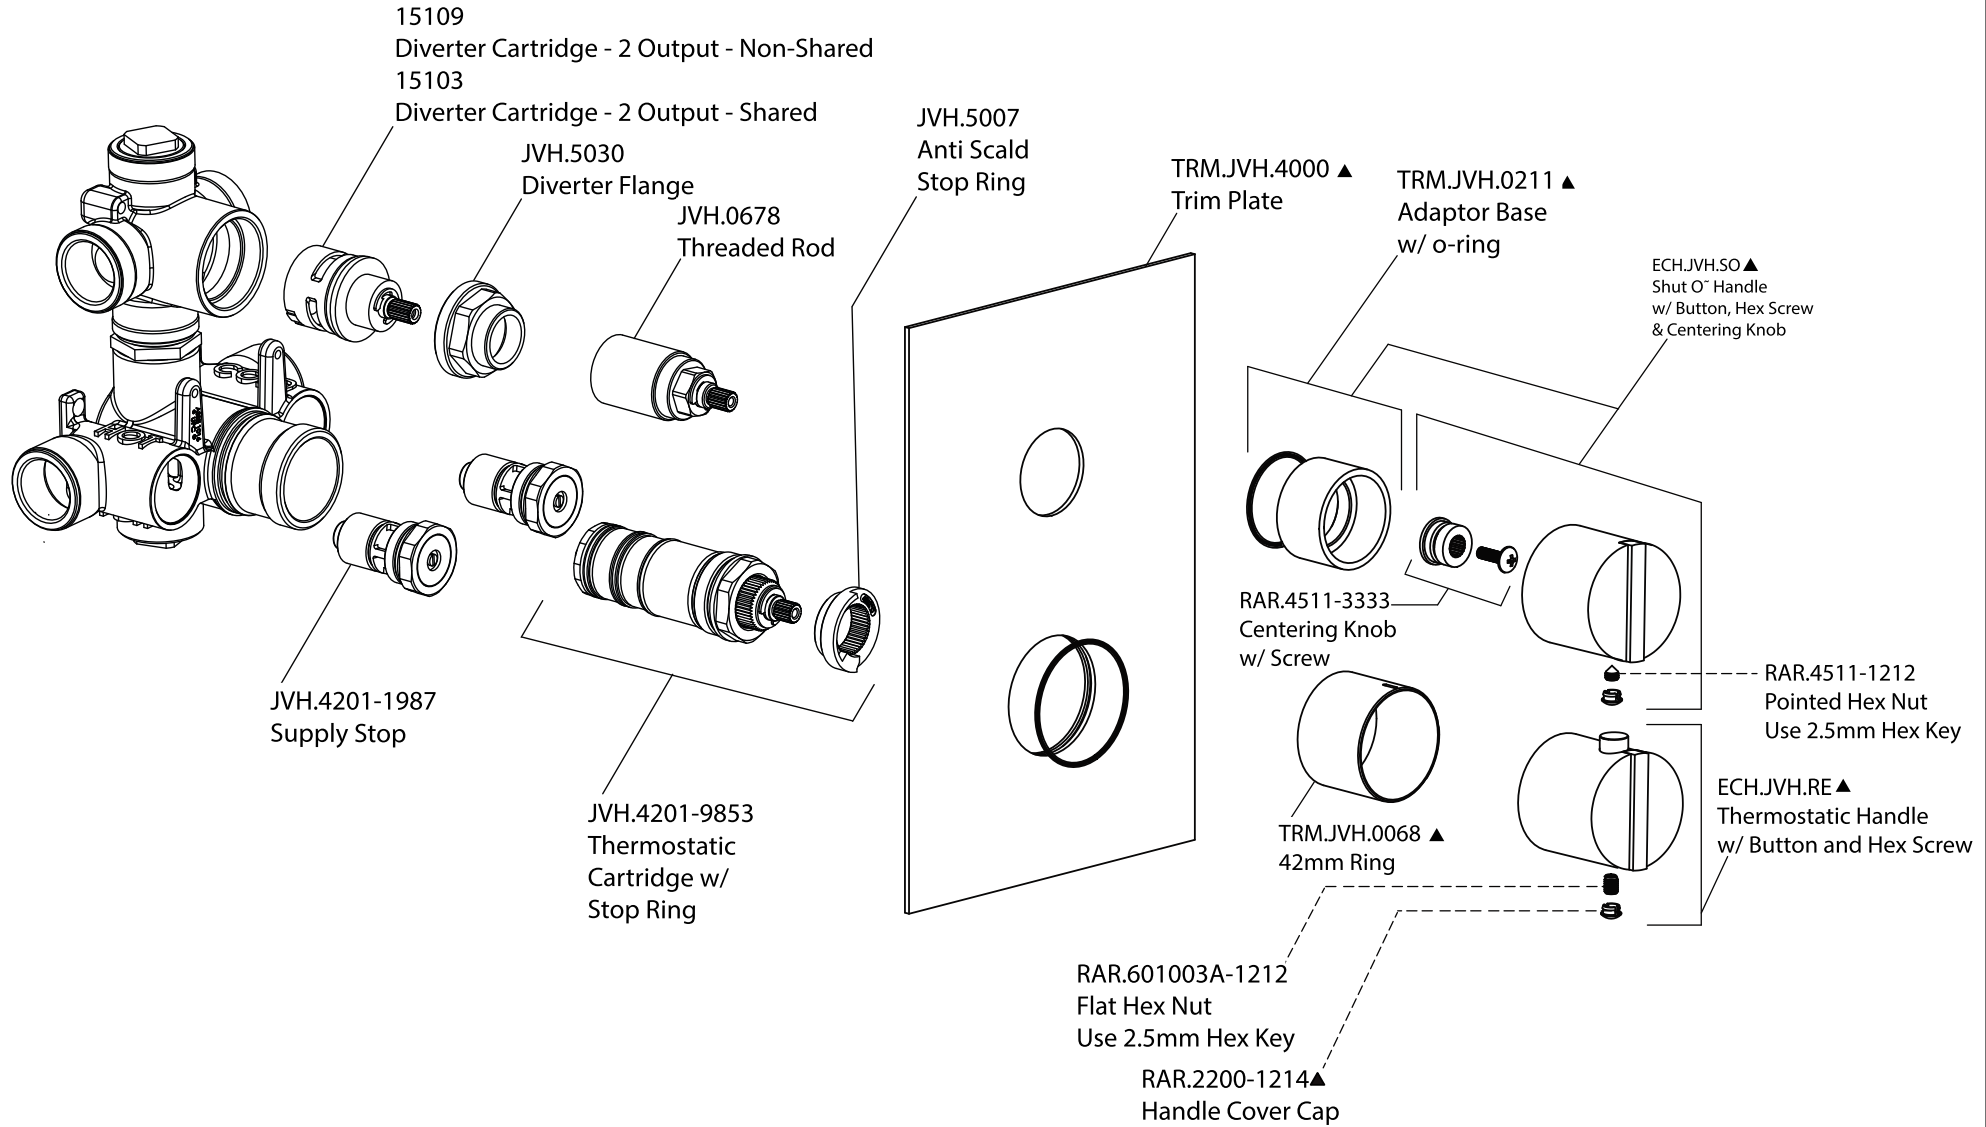

Product Parts Breakdown

Using JVH.4420F Valve

Model No. ECH.4420	Ver 2.55
 FLUSSO LUXURY PLUMBING FIXTURES	

Product Parts Breakdown Using JVH.4420 Valve

Model No.ECH.4420

Ver 2.54