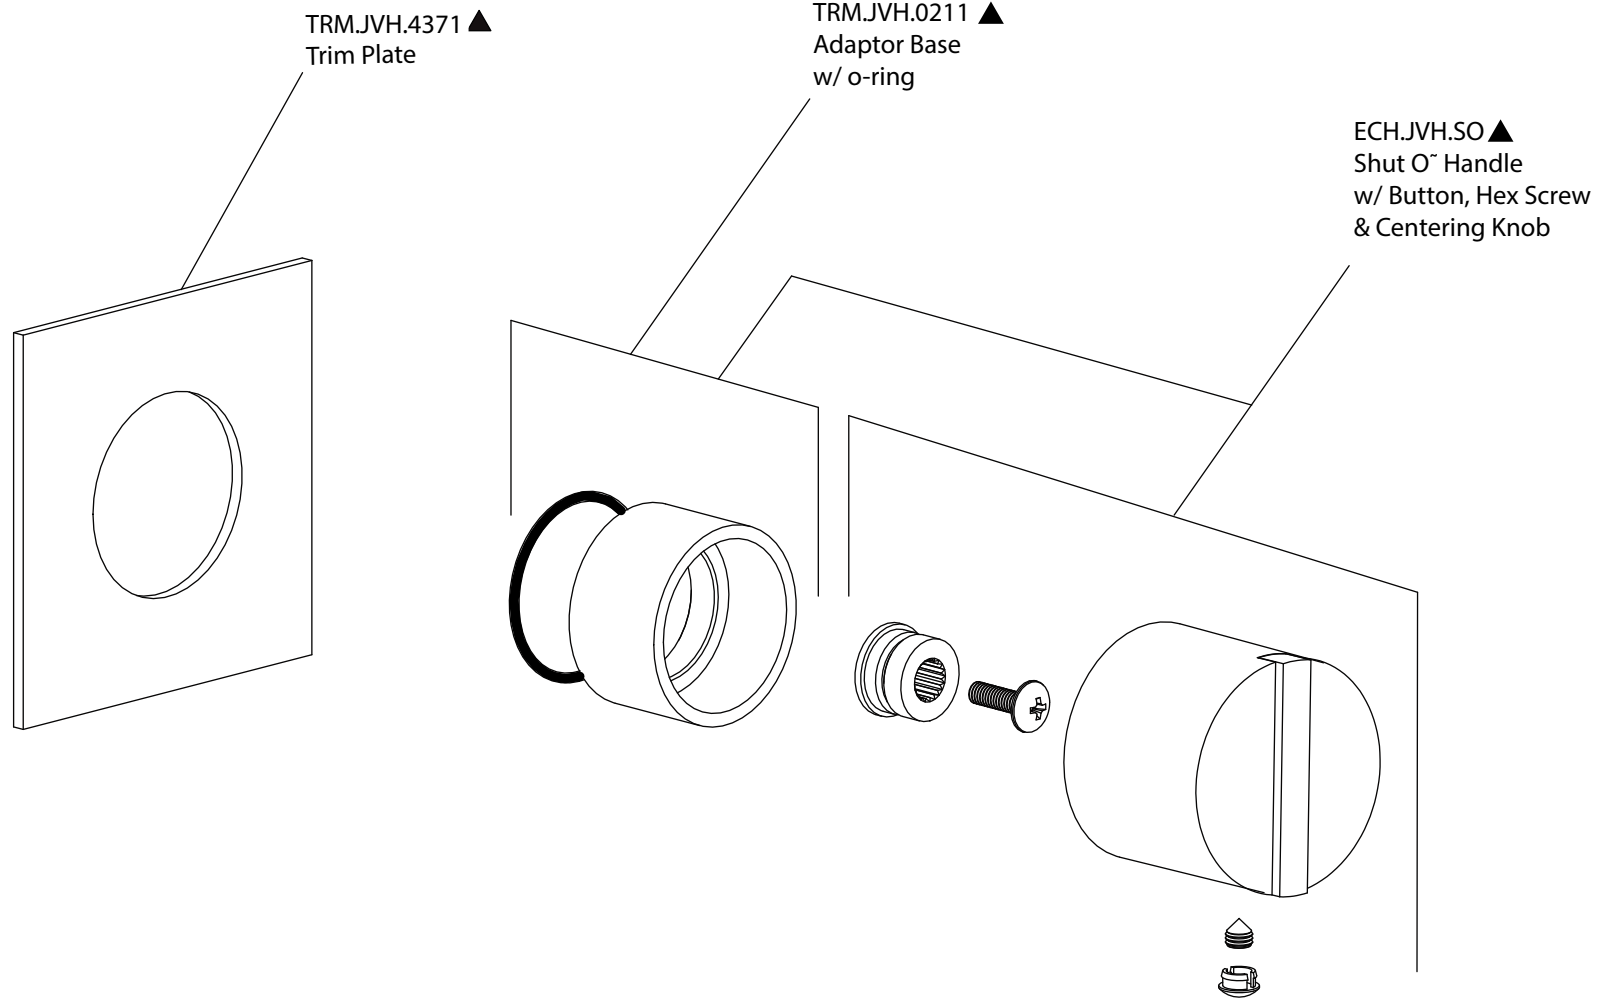

Product Parts Breakdown

Model No.ECH.4371T

Ver 2.53