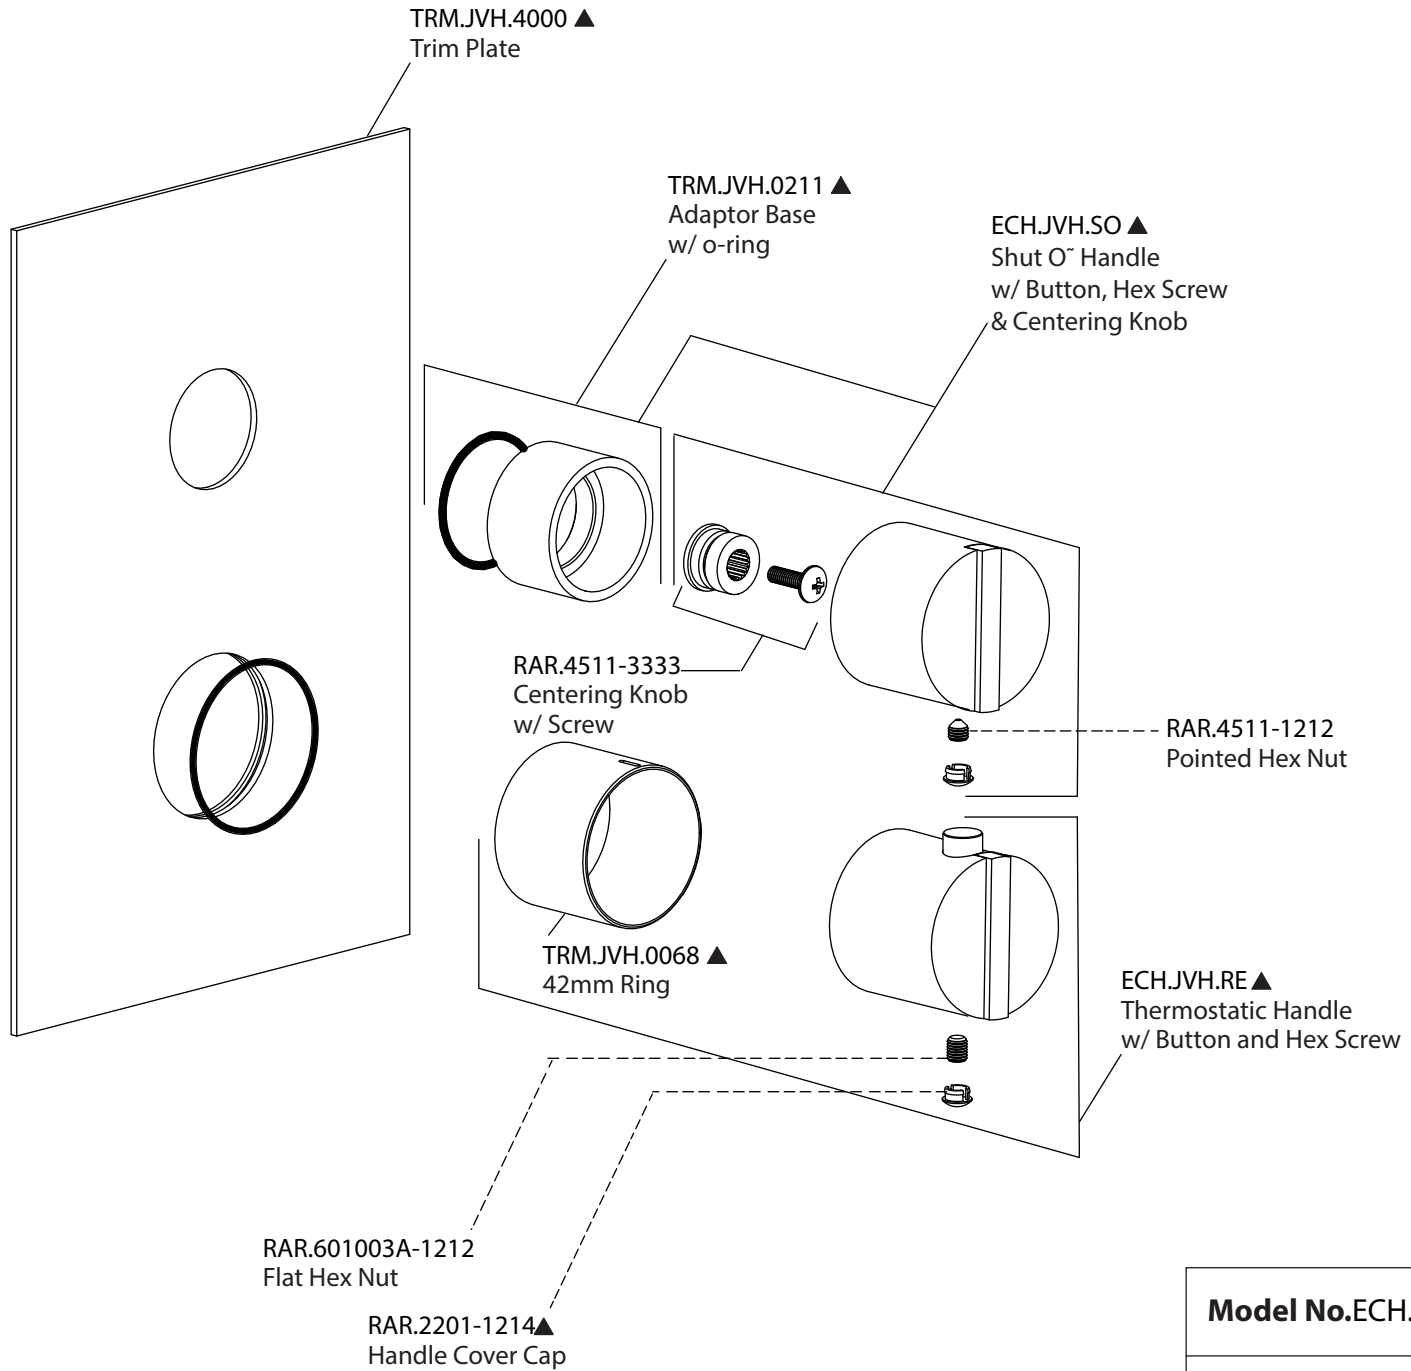

# Product Parts Breakdown

<b>Model No.</b> ECH.4101T	<b>Ver</b> 2.53
 <b>FLUSSO</b> LUXURY PLUMBING FIXTURES	