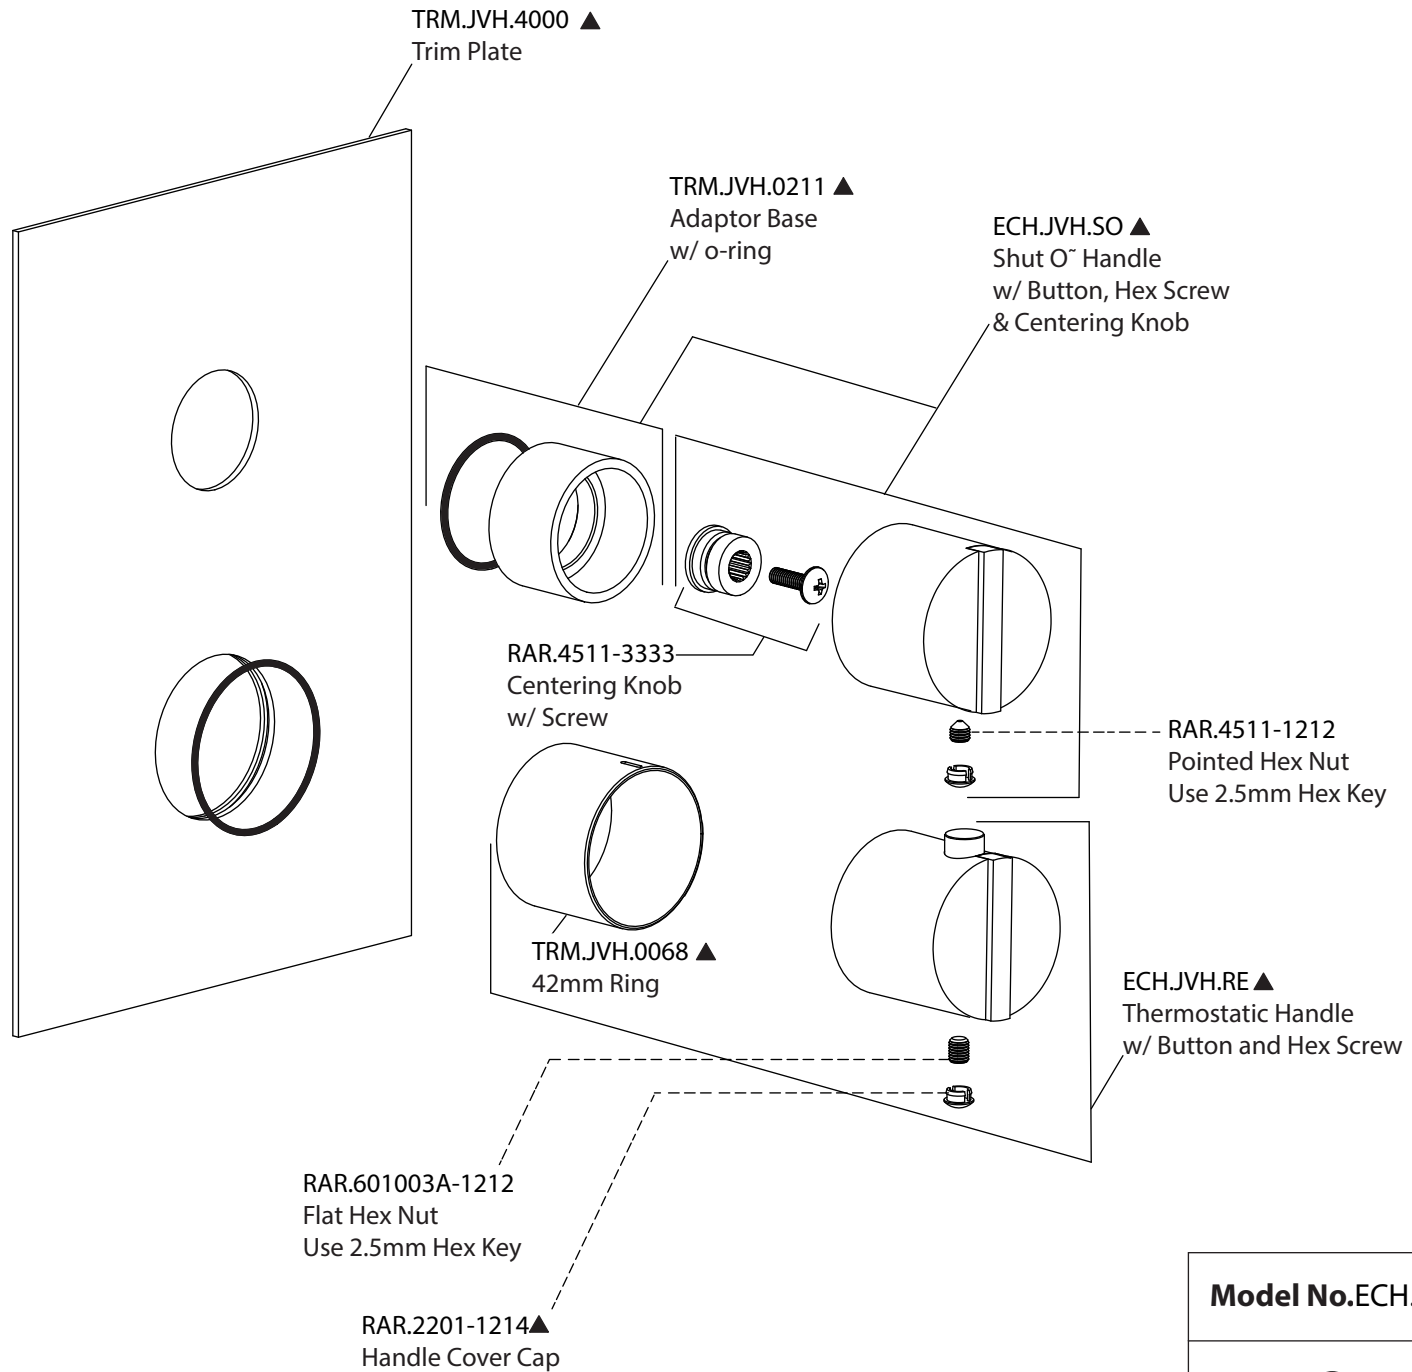

Product Parts Breakdown

Model No.ECH.4000T

Ver 2.56