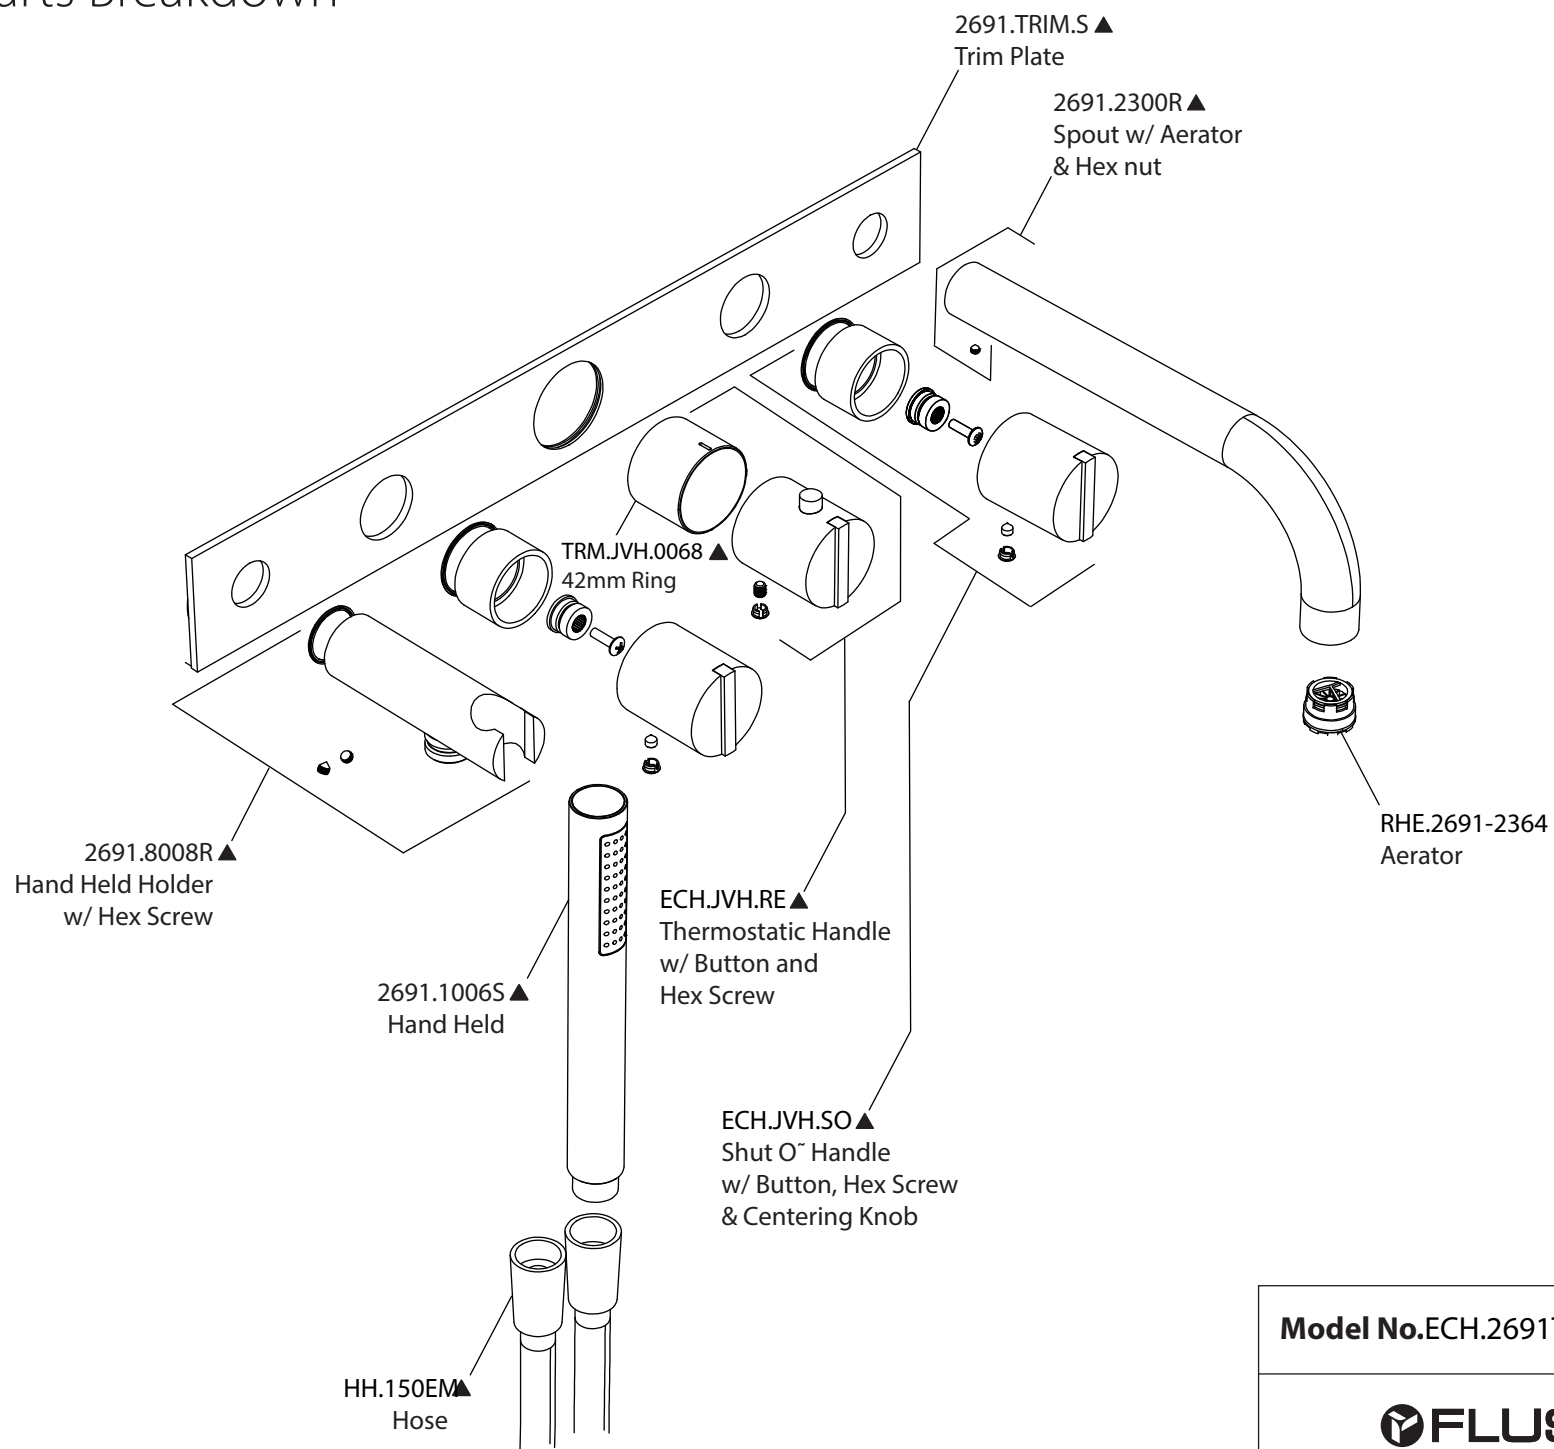

Product Parts Breakdown

Model No.ECH.2691T

Ver 2.54

FLUSSO
LUXURY PLUMBING FIXTURES