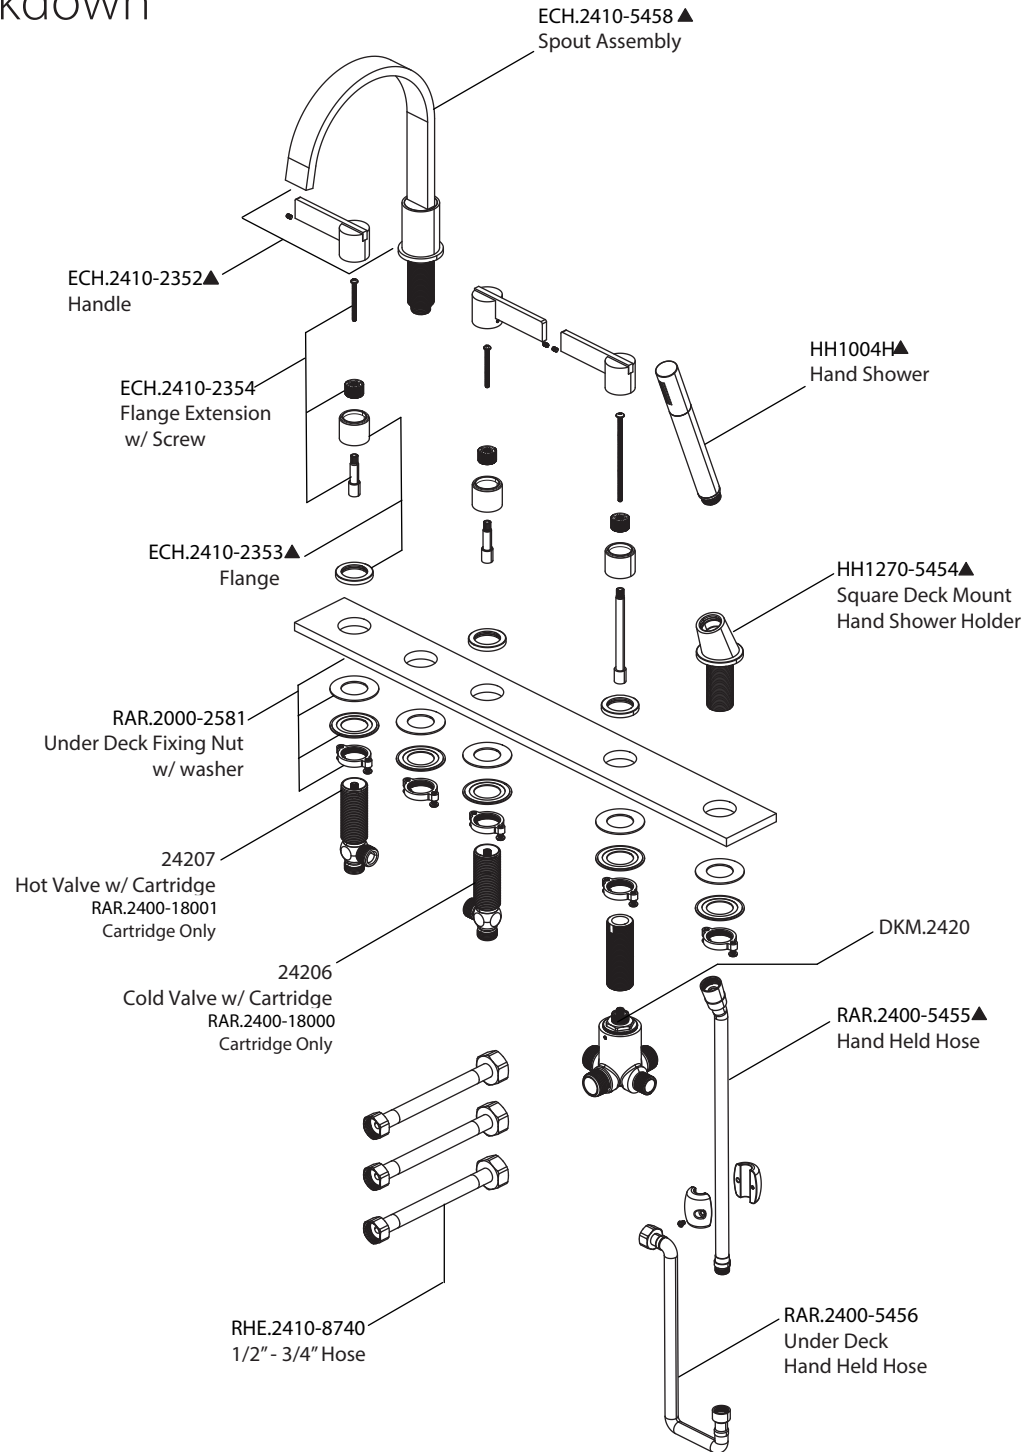

Product Parts Breakdown

Model NoECH.2420

Ver2.54