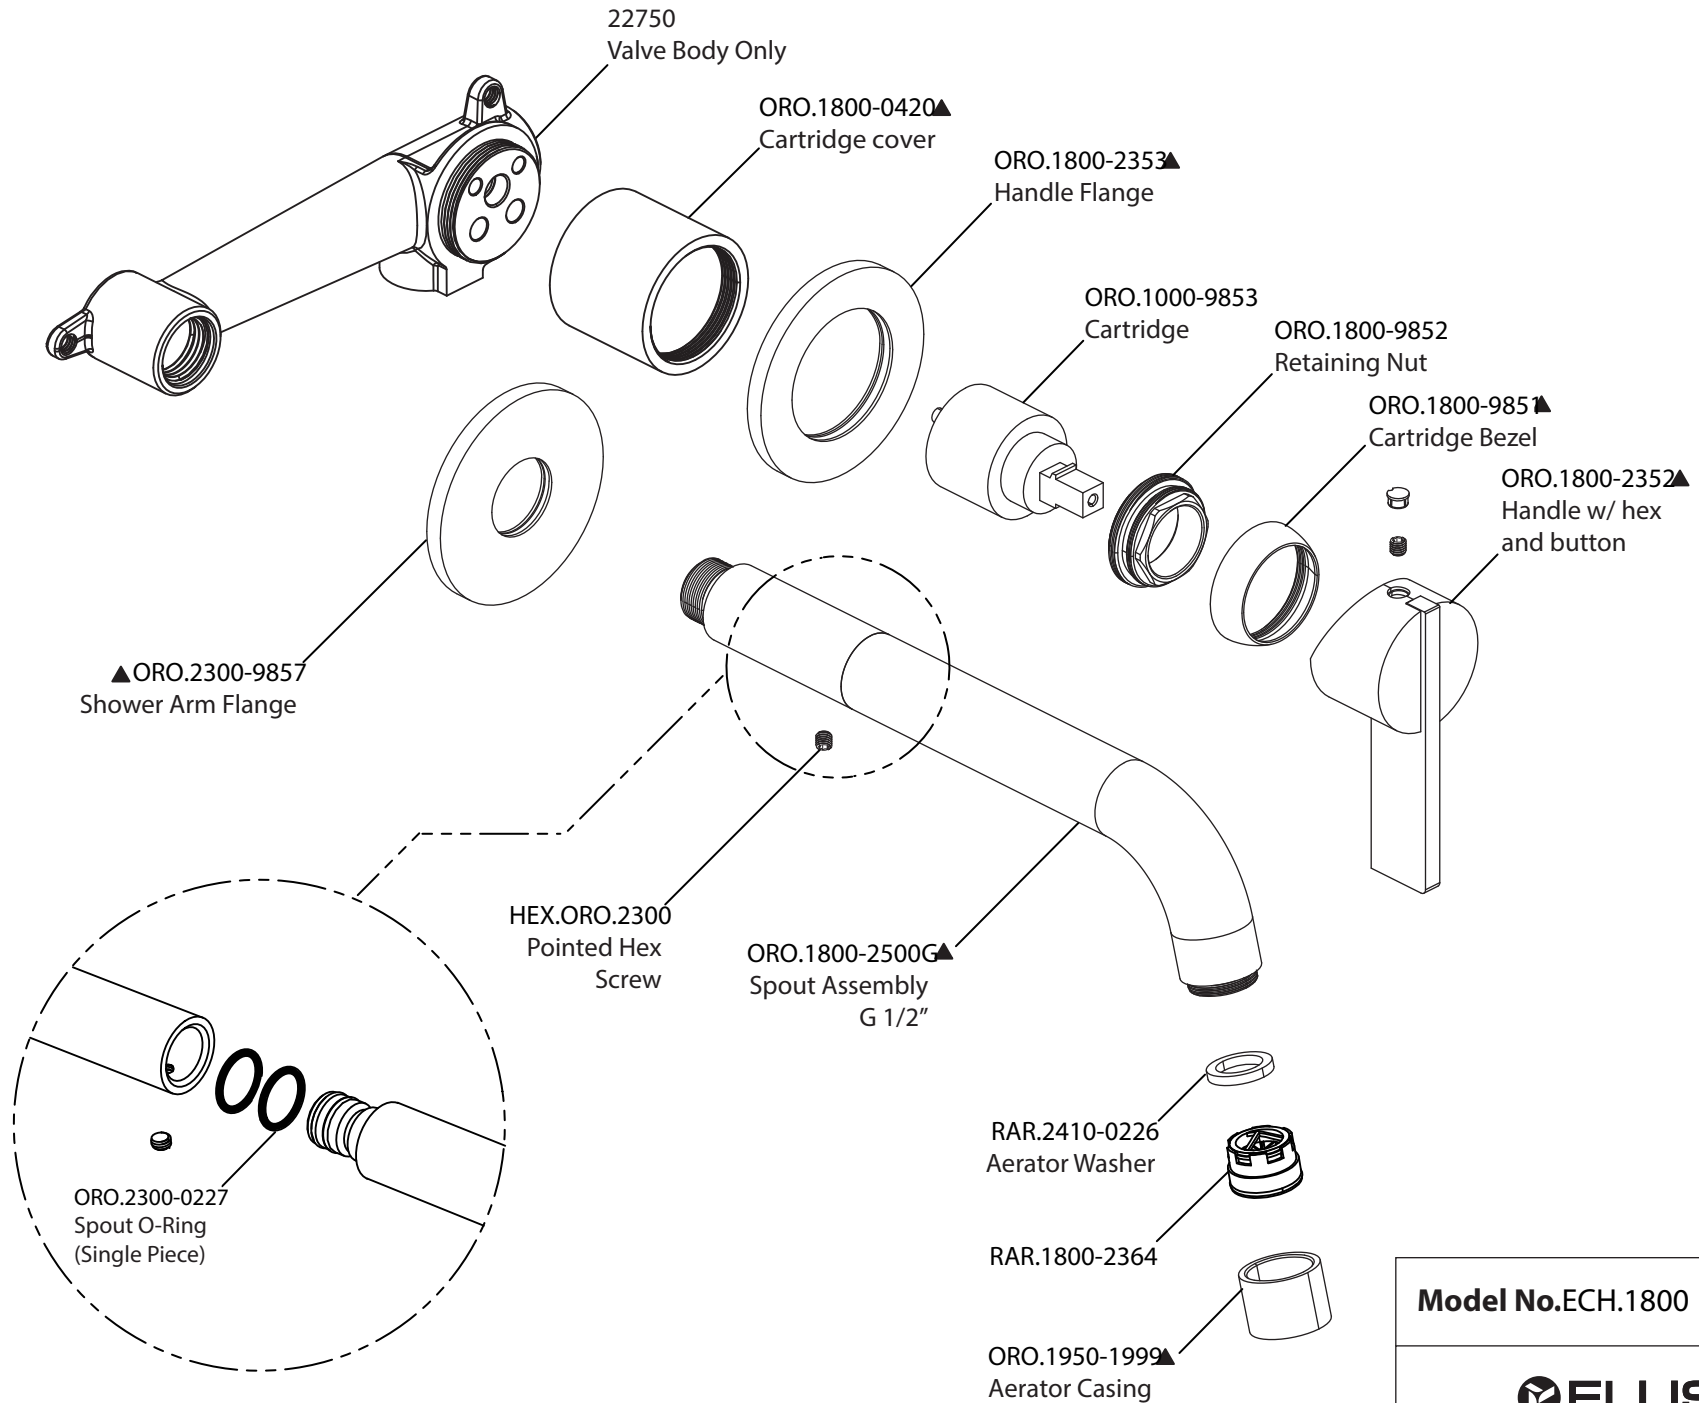

# Product Parts Breakdown

Model No.ECH.1800

Ver 2.56

**FLUSSO**  
LUXURY PLUMBING FIXTURES