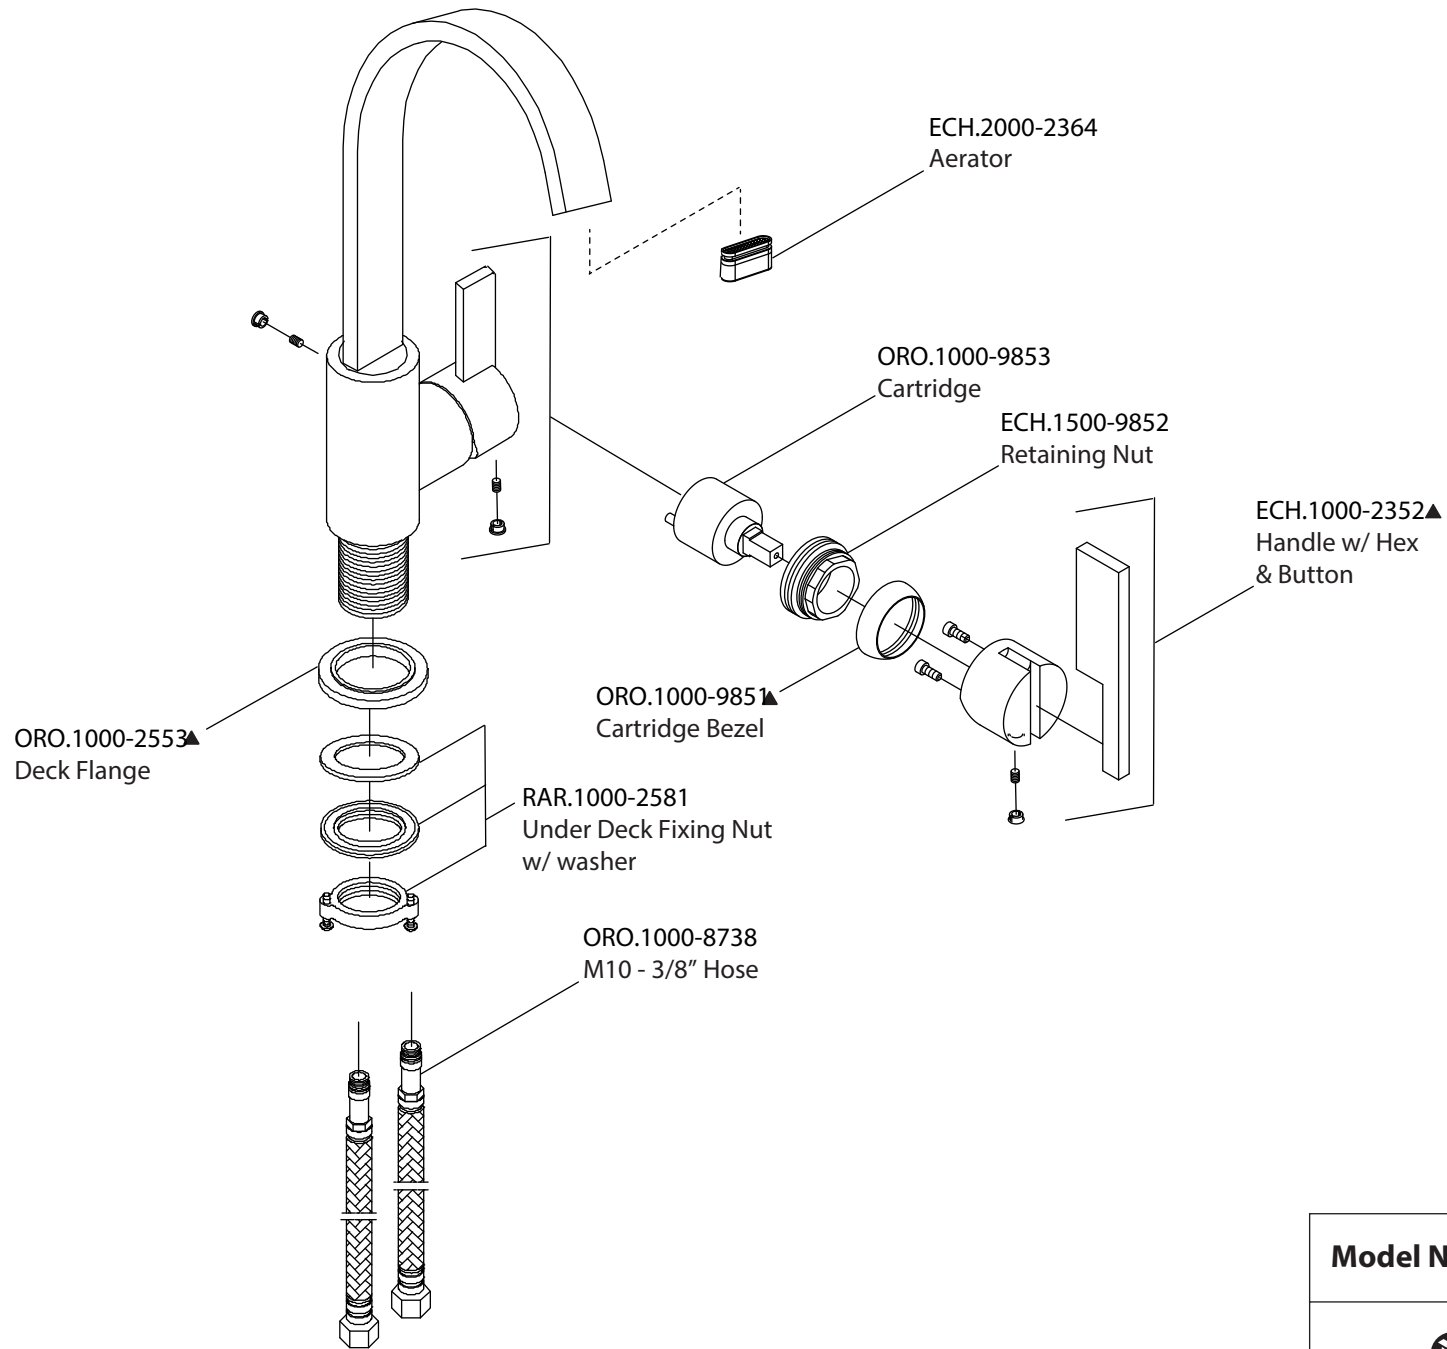

Product Parts Breakdown

Model No.ECH.1500

Ver 2.54