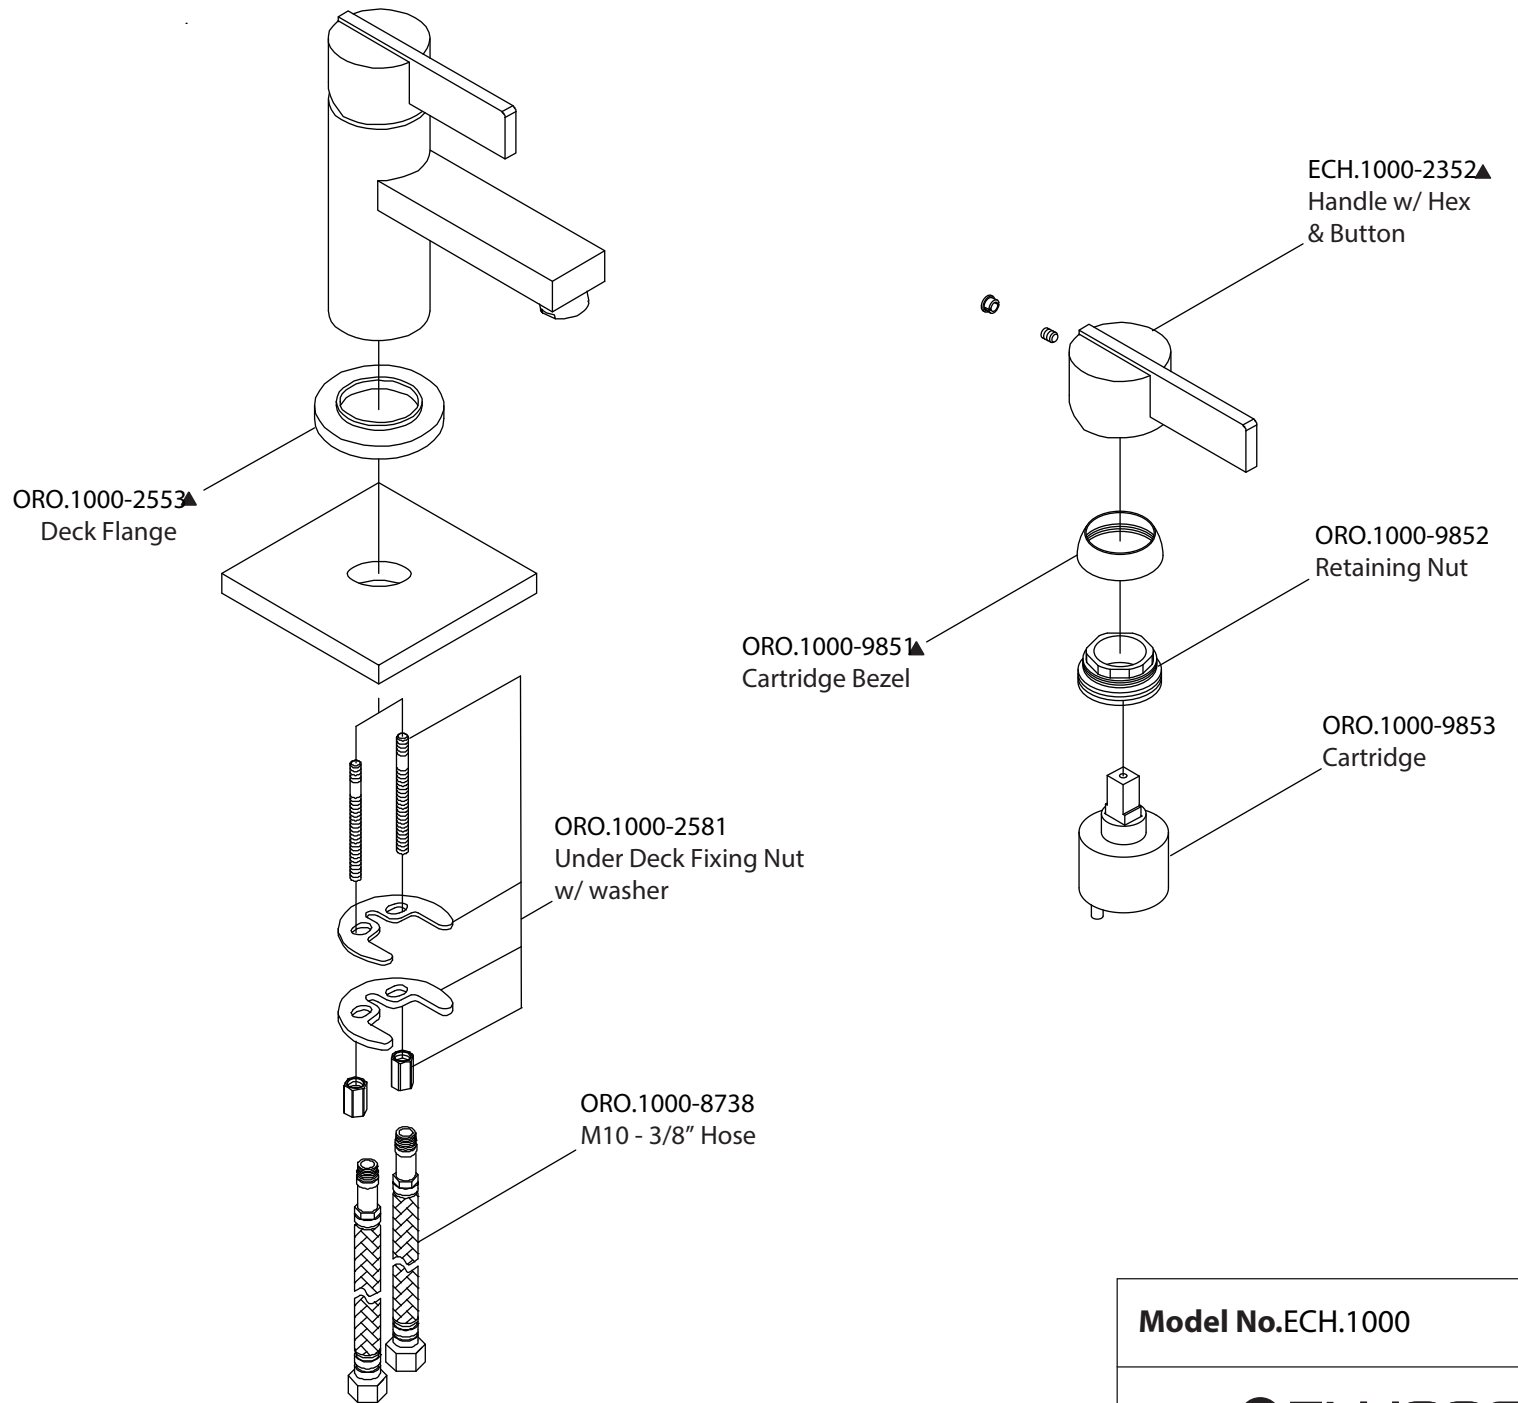

# Product Parts Breakdown

Model No.ECH.1000

Ver 2.53