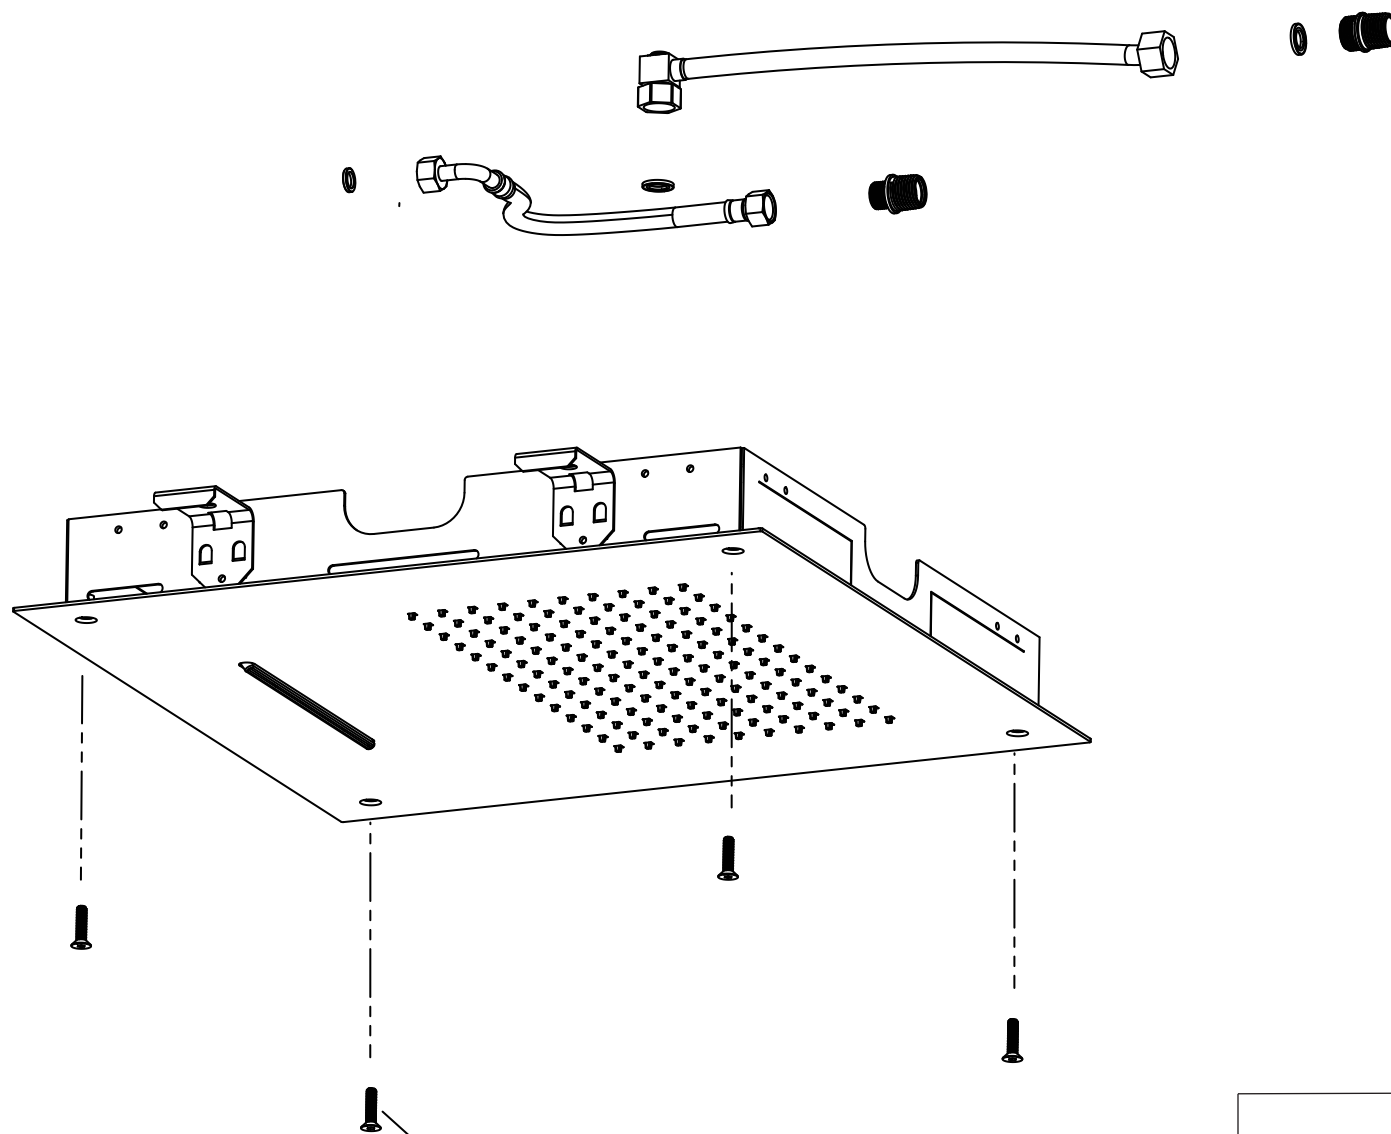

# Product Parts Breakdown

Page 1 of 2

 **FLUSSO**  
LUXURY PLUMBING FIXTURES

CWM.20S

Ver 2.54

# Product Parts Breakdown

Page 2 of 2

- CWM.15S-022▲  
Trim Attachment Screws - 40mm
- CWM.15S-0227-60▲  
Trim Attachment Screws - 60mm
- CWM.15S-0227-80▲  
Trim Attachment Screws - 80mm

 **FLUSSO**  
LUXURY PLUMBING FIXTURES