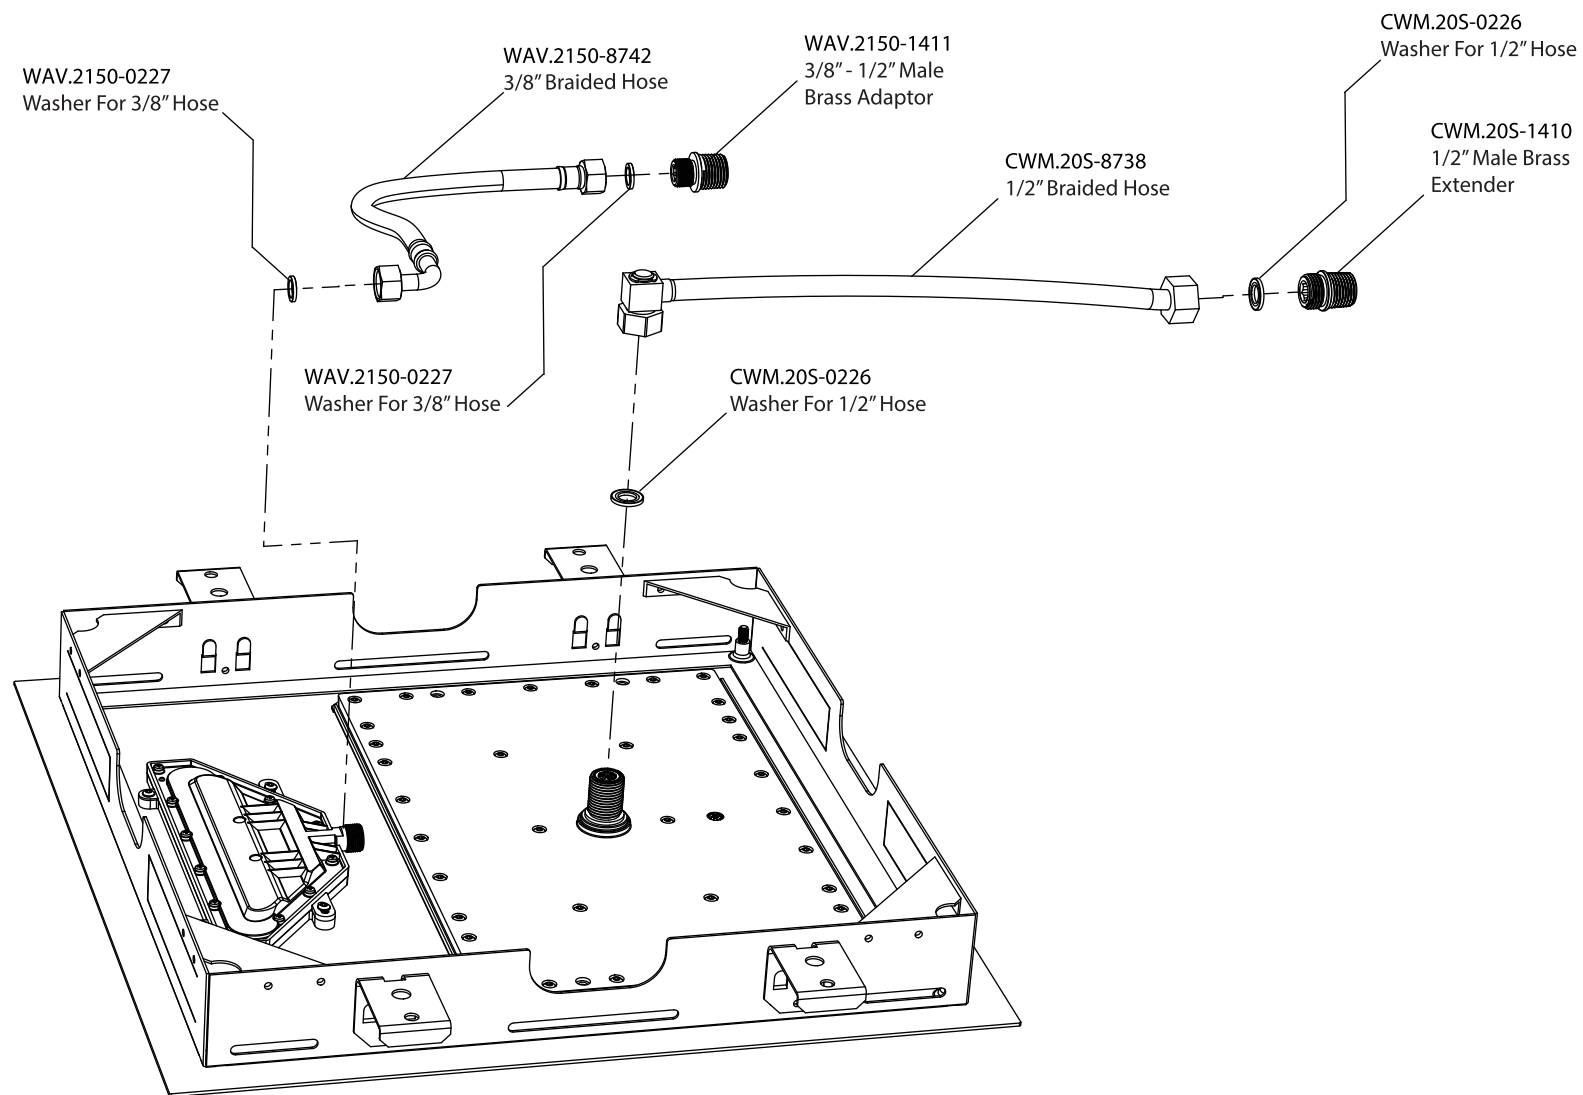

# Product Parts Breakdown

Page 1 of 2

 **FLUSSO**  
LUXURY PLUMBING FIXTURES

CWM.20S

Ver 2.54

# Product Parts Breakdown

Page 2 of 2

- CWM.15S-022▲  
Trim Attachment Screws - 40mm
- CWM.15S-0227-60▲  
Trim Attachment Screws - 60mm
- CWM.15S-0227-80▲  
Trim Attachment Screws - 80mm

 **FLUSSO**  
LUXURY PLUMBING FIXTURES