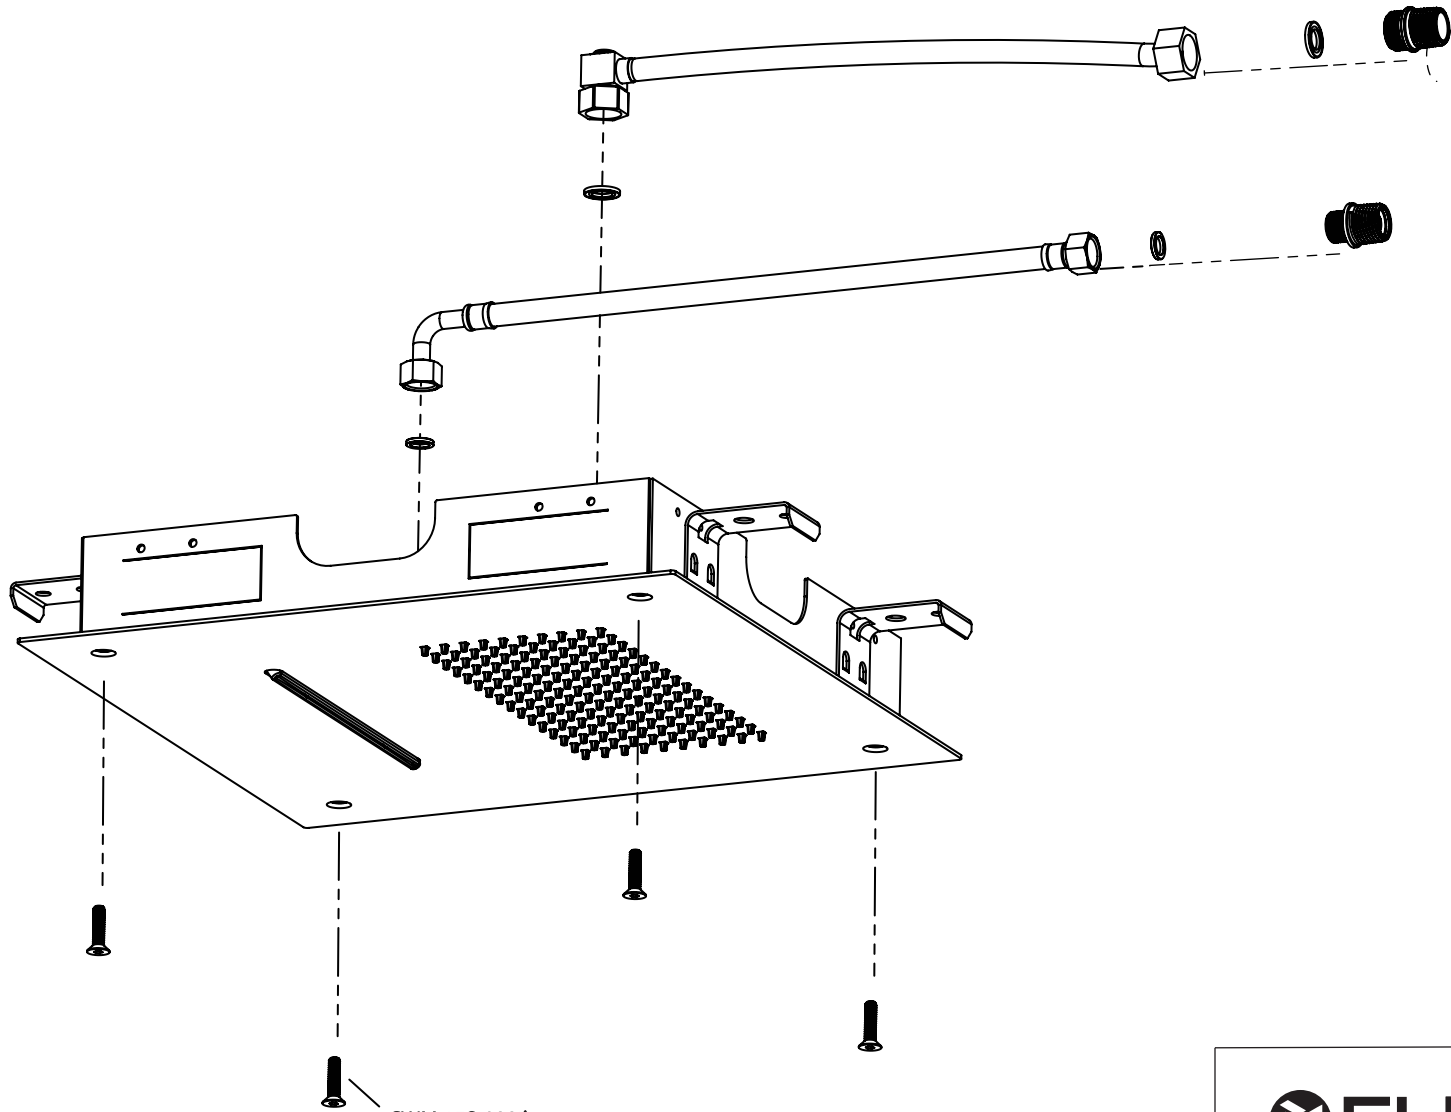

# Product Parts Breakdown

Page 1 of 2

**FLUSSO**  
LUXURY PLUMBING FIXTURES

CWM.15S

Ver 2.54

# Product Parts Breakdown

Page 2 of 2

- CWM.15S-022▲  
Trim Attachment Screws - 40mm
- CWM.15S-0227-6▲  
Trim Attachment Screws - 60mm
- CWM.15S-0227-8▲  
Trim Attachment Screws - 80mm

**FLUSSO**  
LUXURY PLUMBING FIXTURES