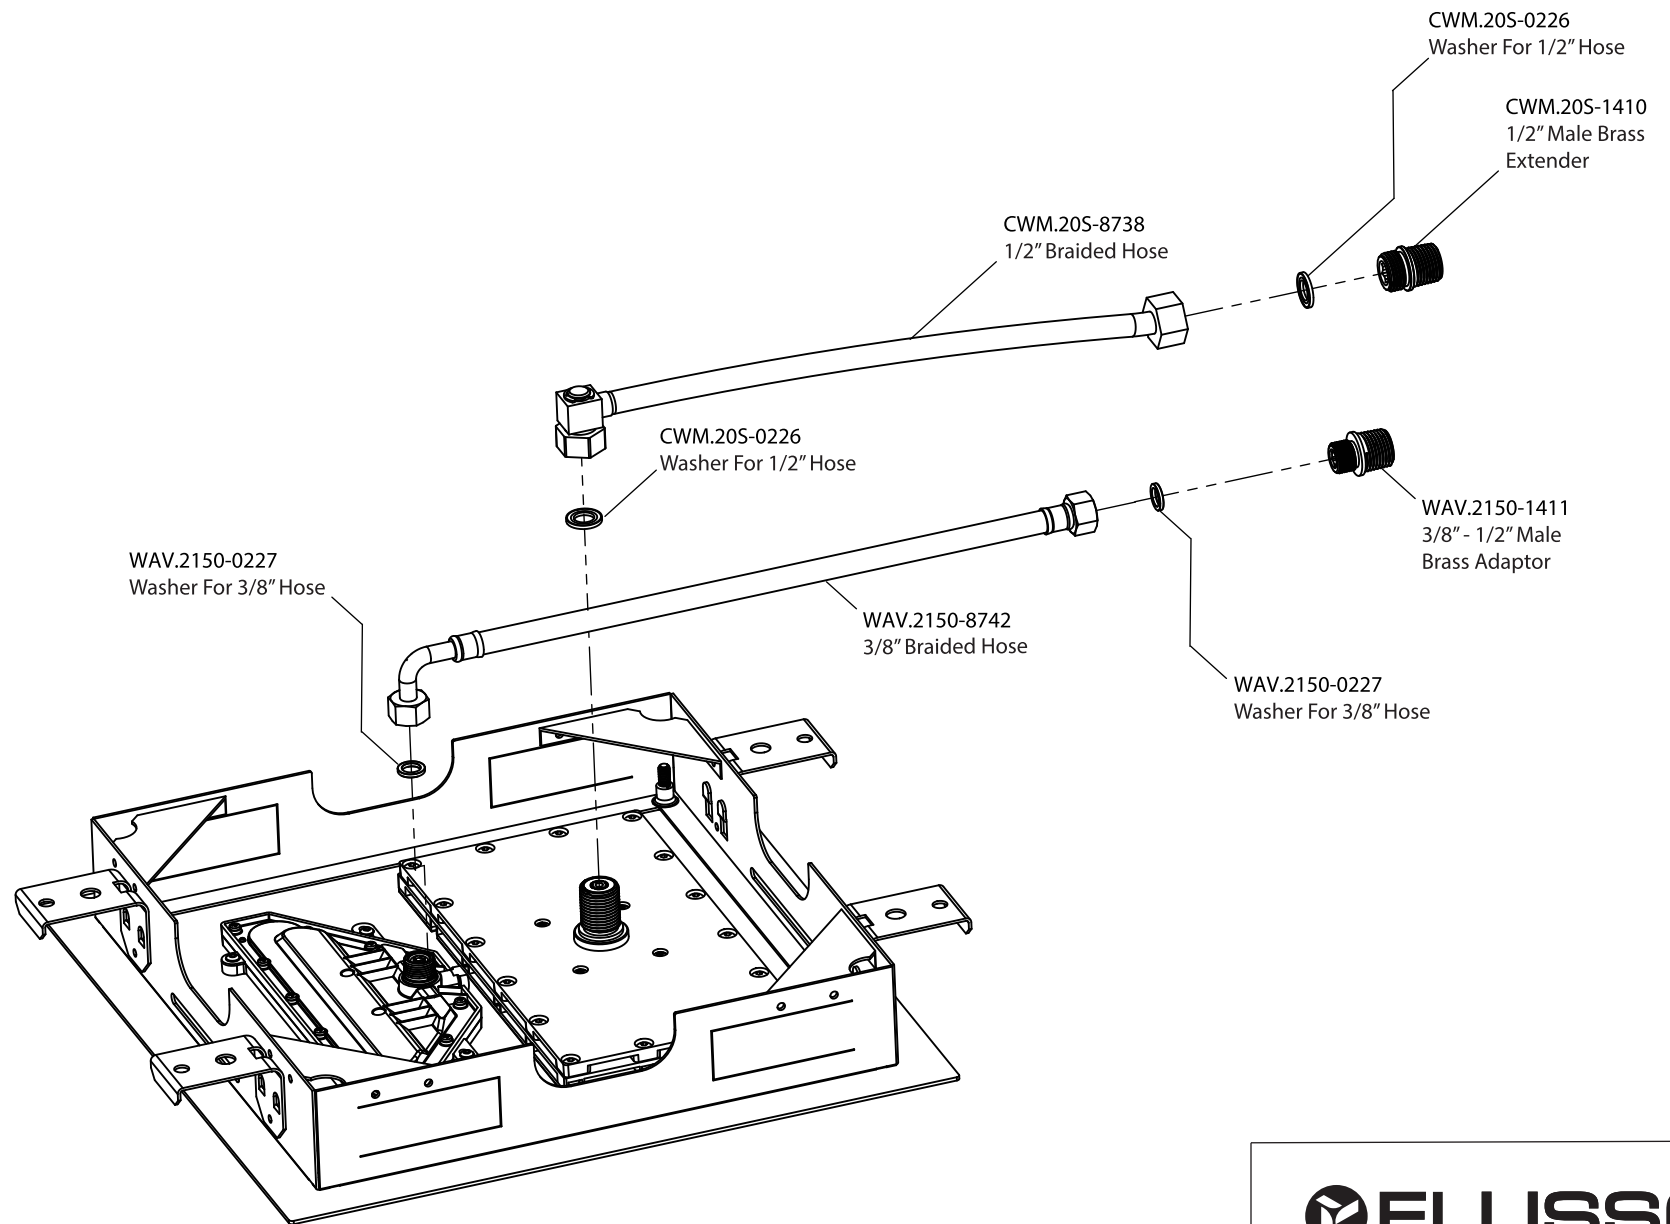

# Product Parts Breakdown

Page 1 of 2

**FLUSSO**  
LUXURY PLUMBING FIXTURES

CWM.15S

Ver 2.54

# Product Parts Breakdown

Page 2 of 2

- CWM.15S-022▲  
Trim Attachment Screws - 40mm
- CWM.15S-0227-6▲  
Trim Attachment Screws - 60mm
- CWM.15S-0227-8▲  
Trim Attachment Screws - 80mm

**FLUSSO**  
LUXURY PLUMBING FIXTURES