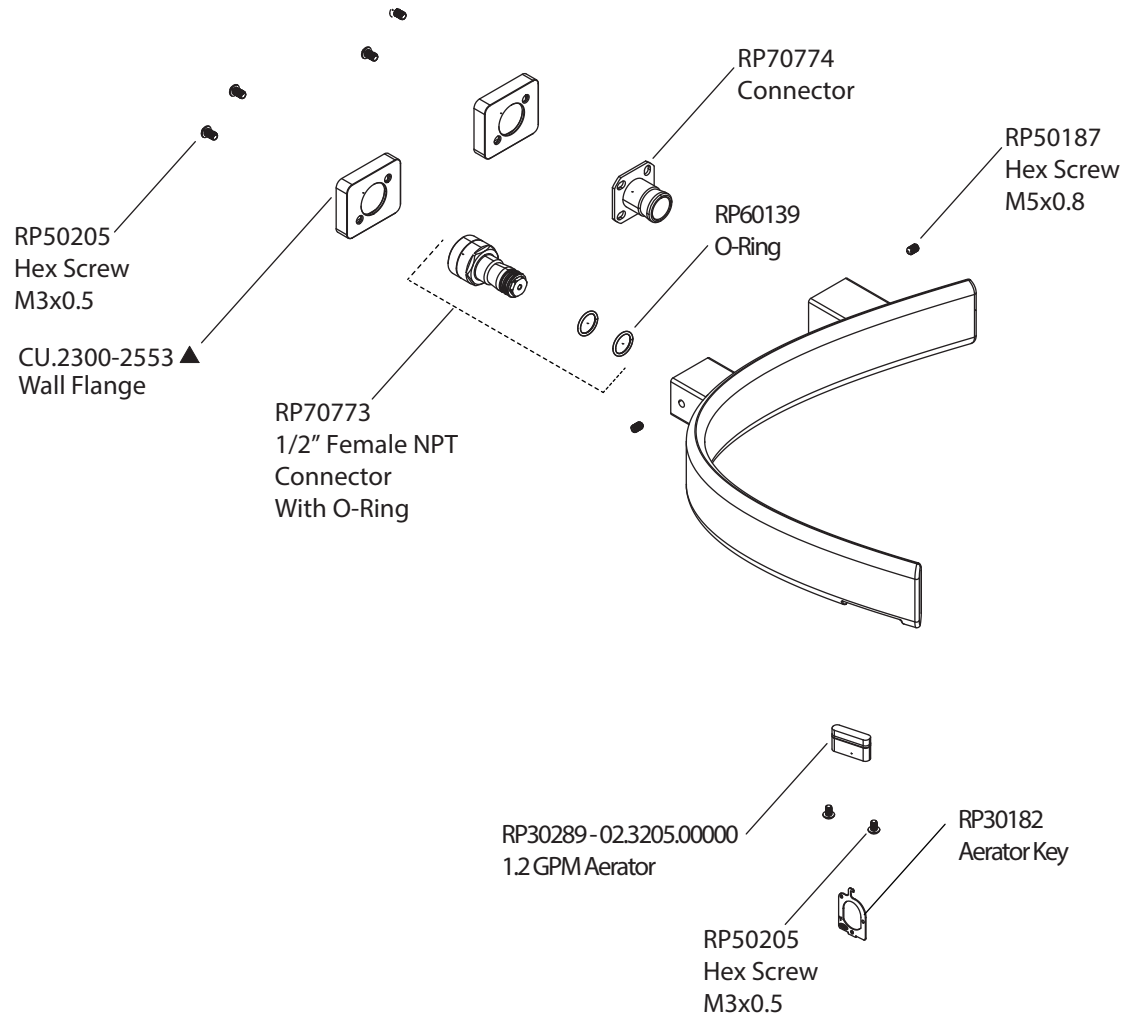

Product Parts Breakdown

FLUSSO
LUXURY PLUMBING FIXTURES

CU.2300L