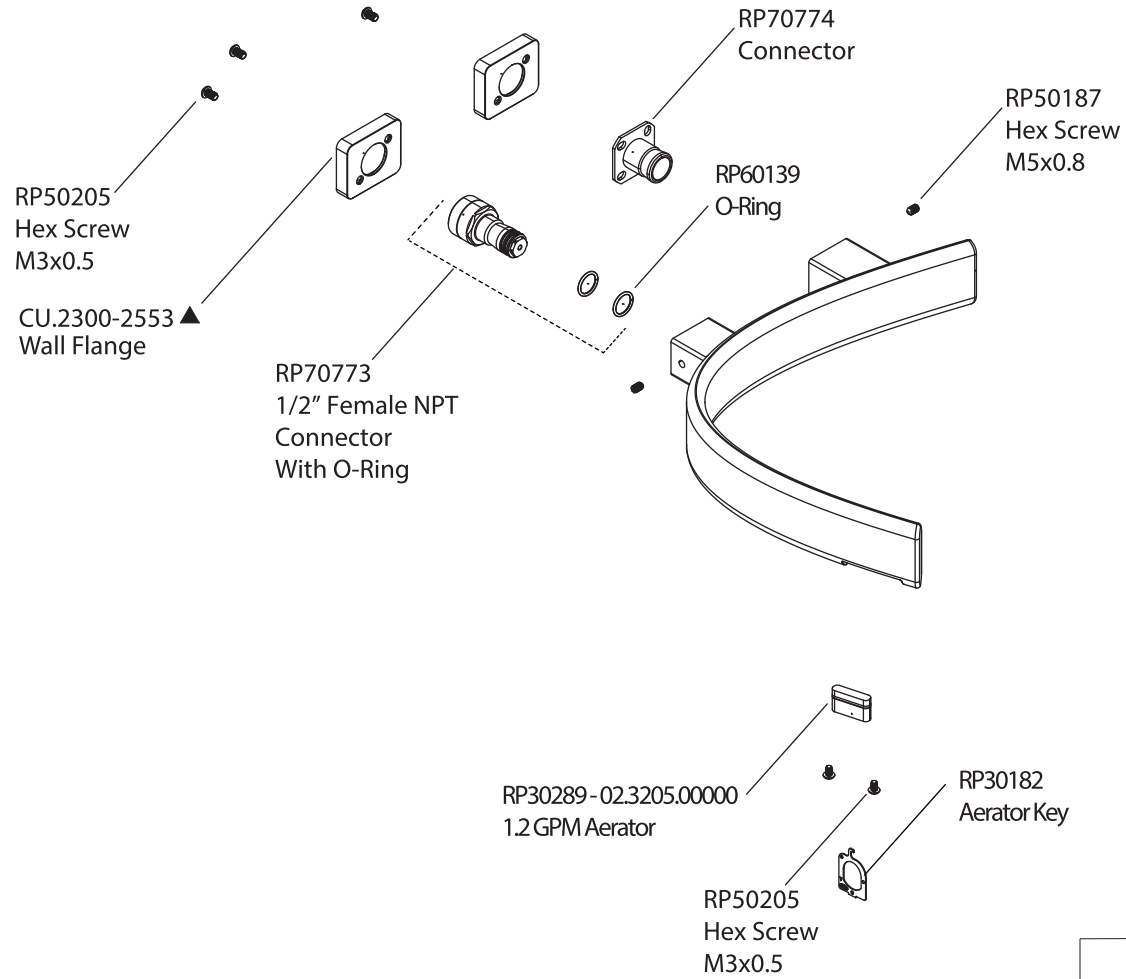

Product Parts Breakdown

Page 1 of 2

FLUSSO
LUXURY PLUMBING FIXTURES

CU.2300LE

Product Parts Breakdown

Page 2 of 2

FLUSSO
LUXURY PLUMBING FIXTURES

CU.2300LE

Ver 2.54