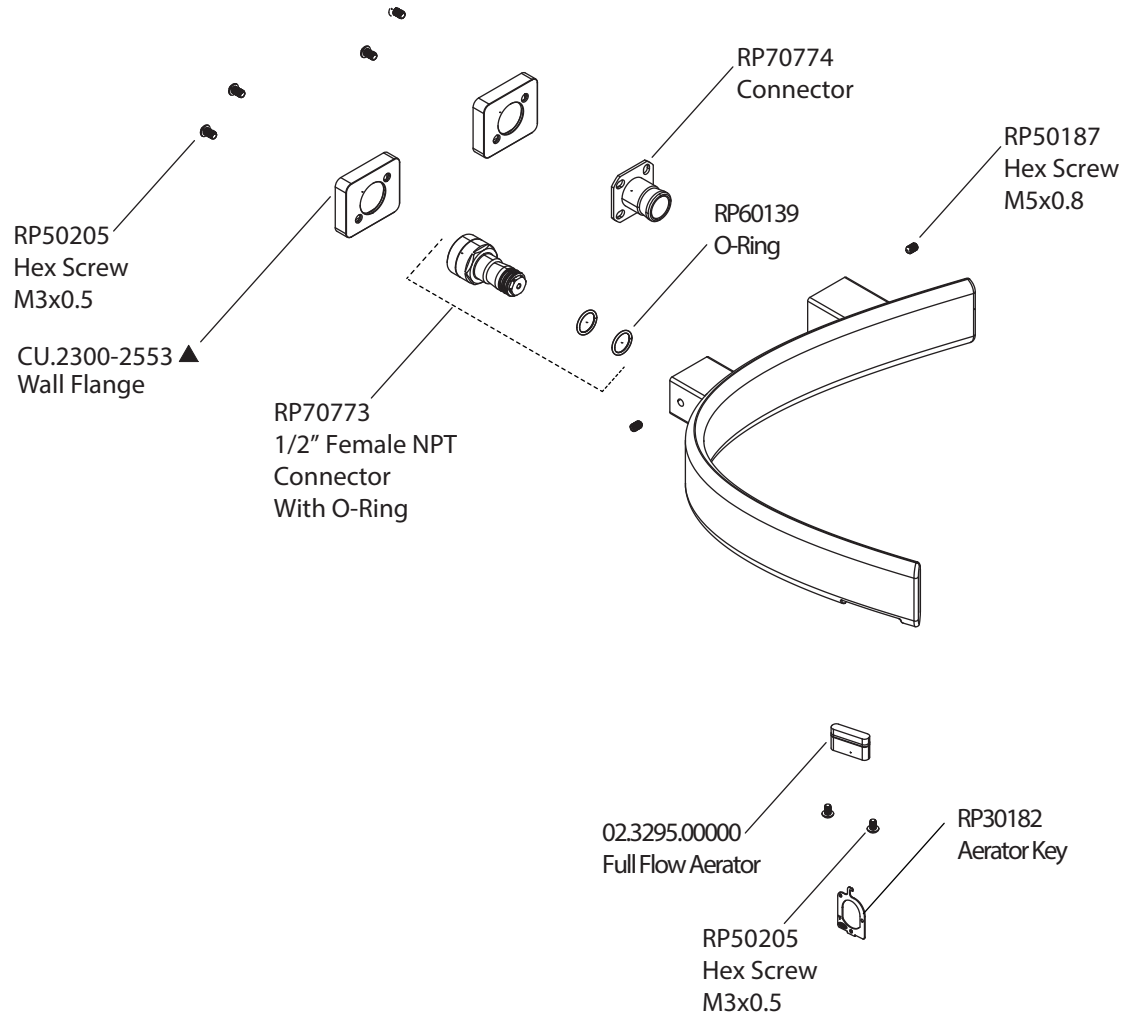

# Product Parts Breakdown

**FLUSSO**  
LUXURY PLUMBING FIXTURES

CU.1004L