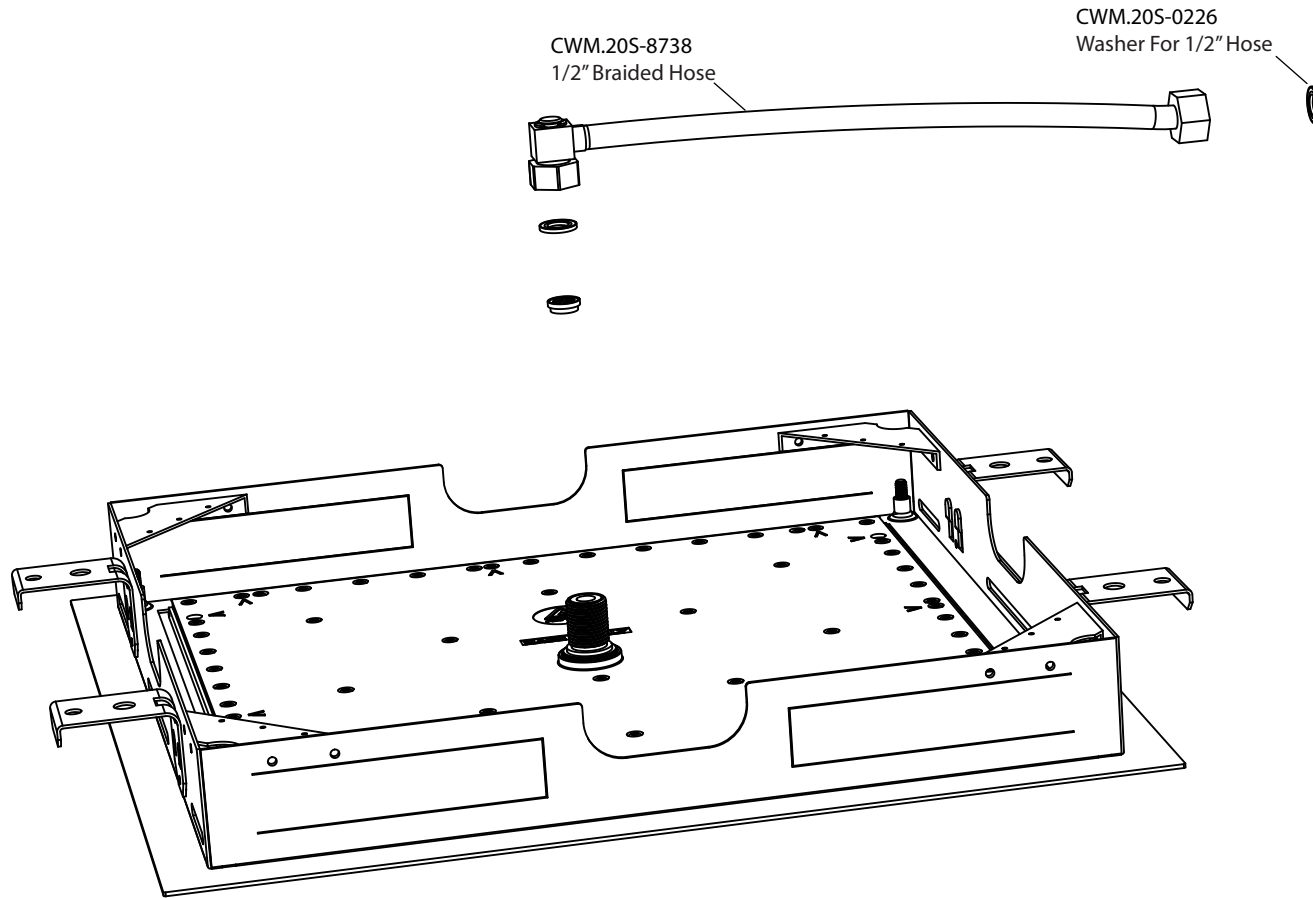

Product Parts Breakdown

 **FLUSSO**
LUXURY PLUMBING FIXTURES

CMT.20S

Ver 2.53