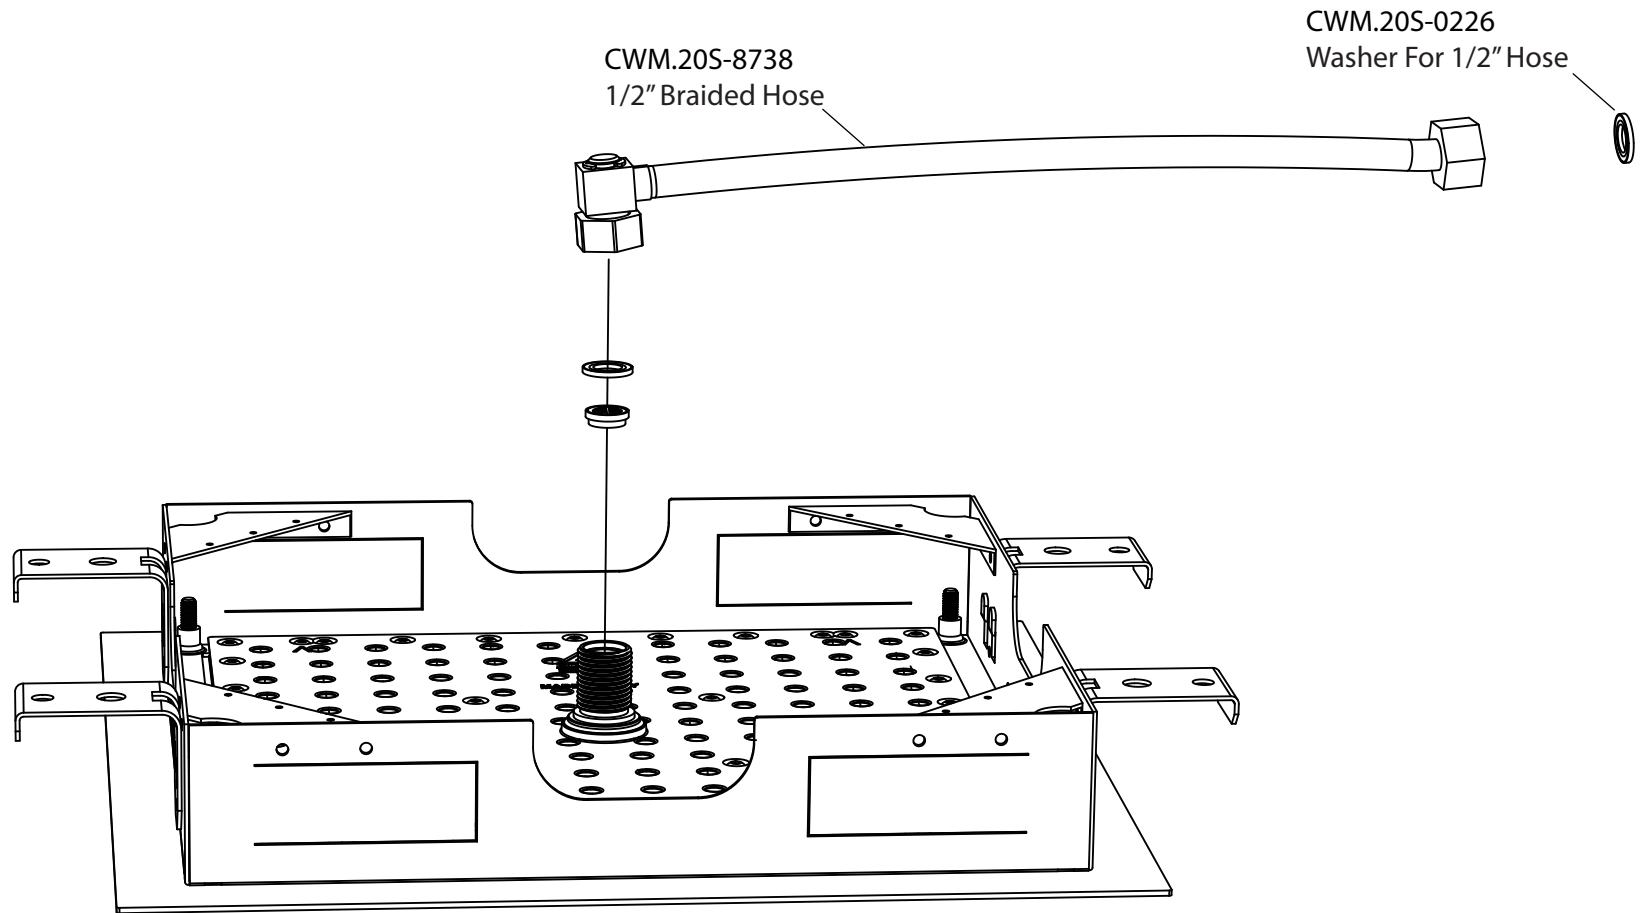

Product Parts Breakdown

 **FLUSSO**
LUXURY PLUMBING FIXTURES

CMT.15S

Ver 2.53