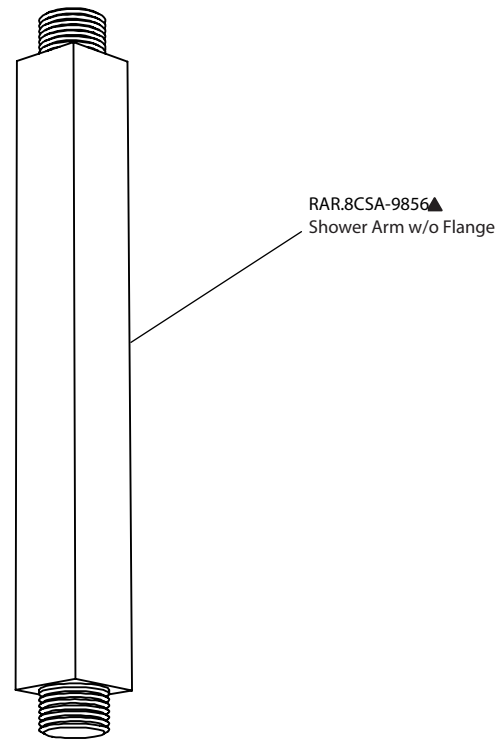

# Product Parts Breakdown

 **FLUSSO**  
LUXURY PLUMBING FIXTURES

RAR.8CSA