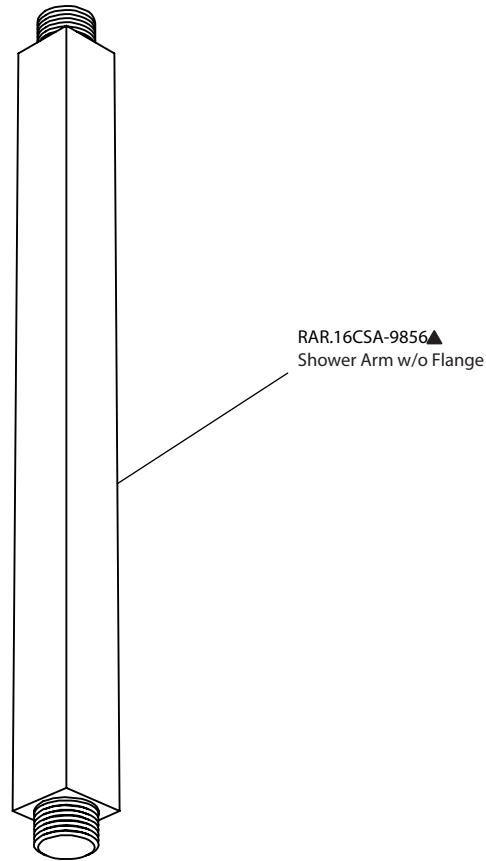

Product Parts Breakdown

 **FLUSSO**
LUXURY PLUMBING FIXTURES

RAR.16CSA