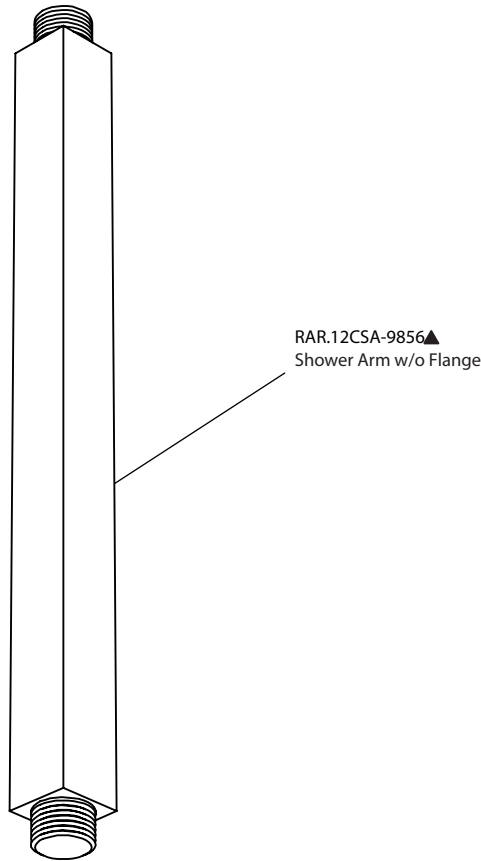

Product Parts Breakdown

 **FLUSSO**
LUXURY PLUMBING FIXTURES

RAR.12CSA