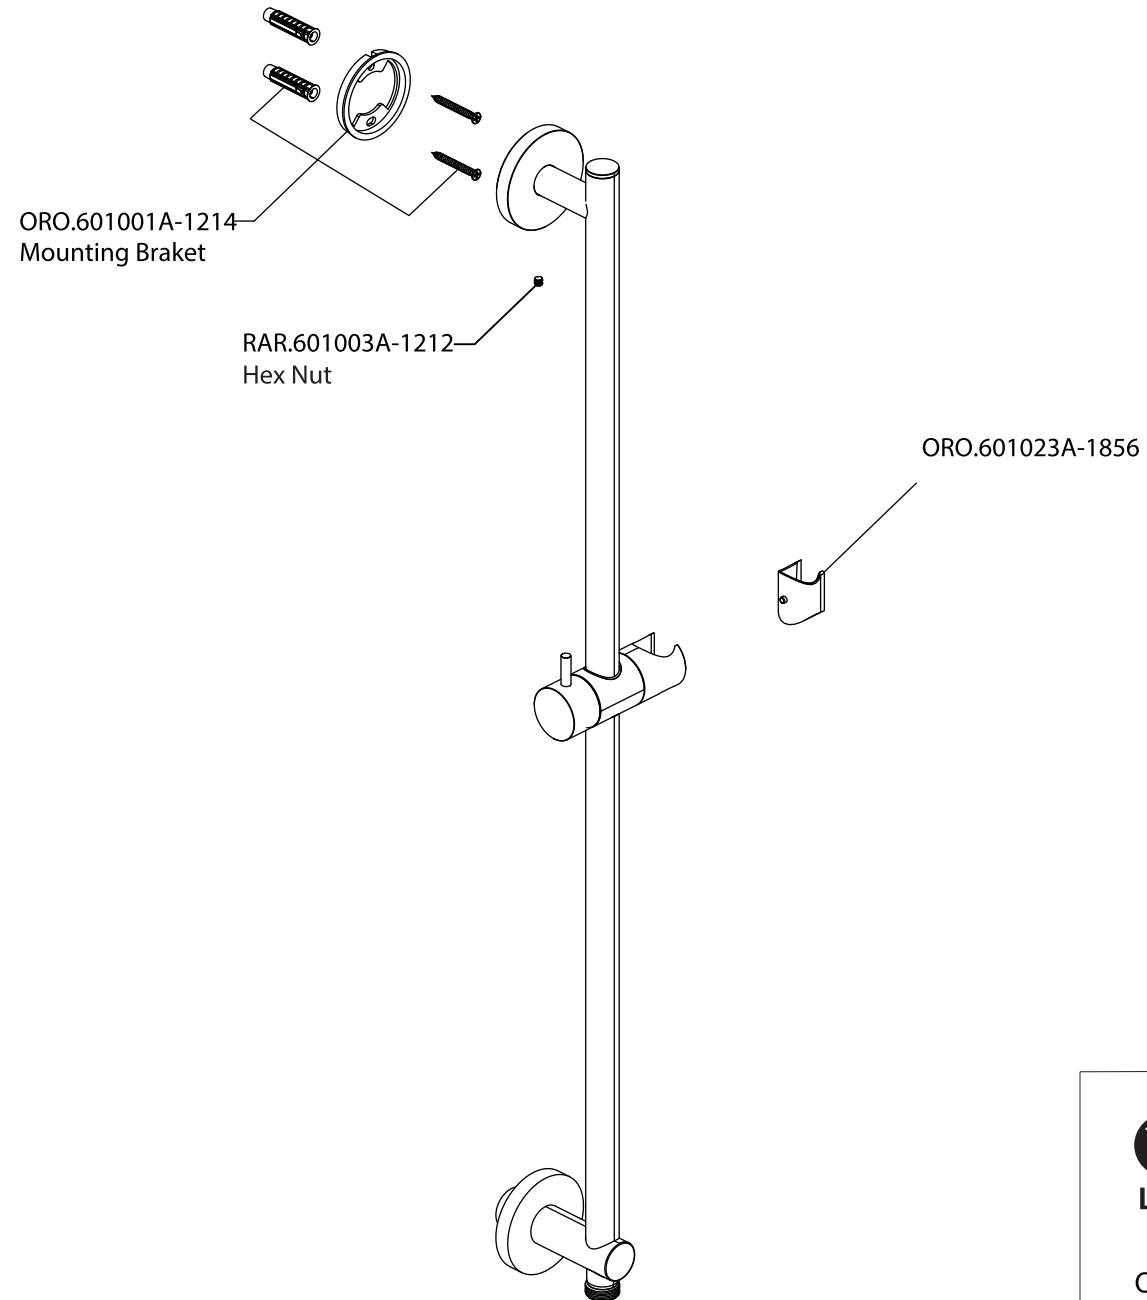

# Product Parts Breakdown

 **FLUSSO**  
LUXURY PLUMBING FIXTURES

JVH.2717F

Ver 2.53

# Product Parts Breakdown

▲ Specify Finish

 **FLUSSO**  
LUXURY PLUMBING FIXTURES

HH1004H

Ver 2.55

# Product Parts Breakdown

▲ Specify Finish

 **FLUSSO**  
LUXURY PLUMBING FIXTURES

ORO.601023A

Ver 2.55