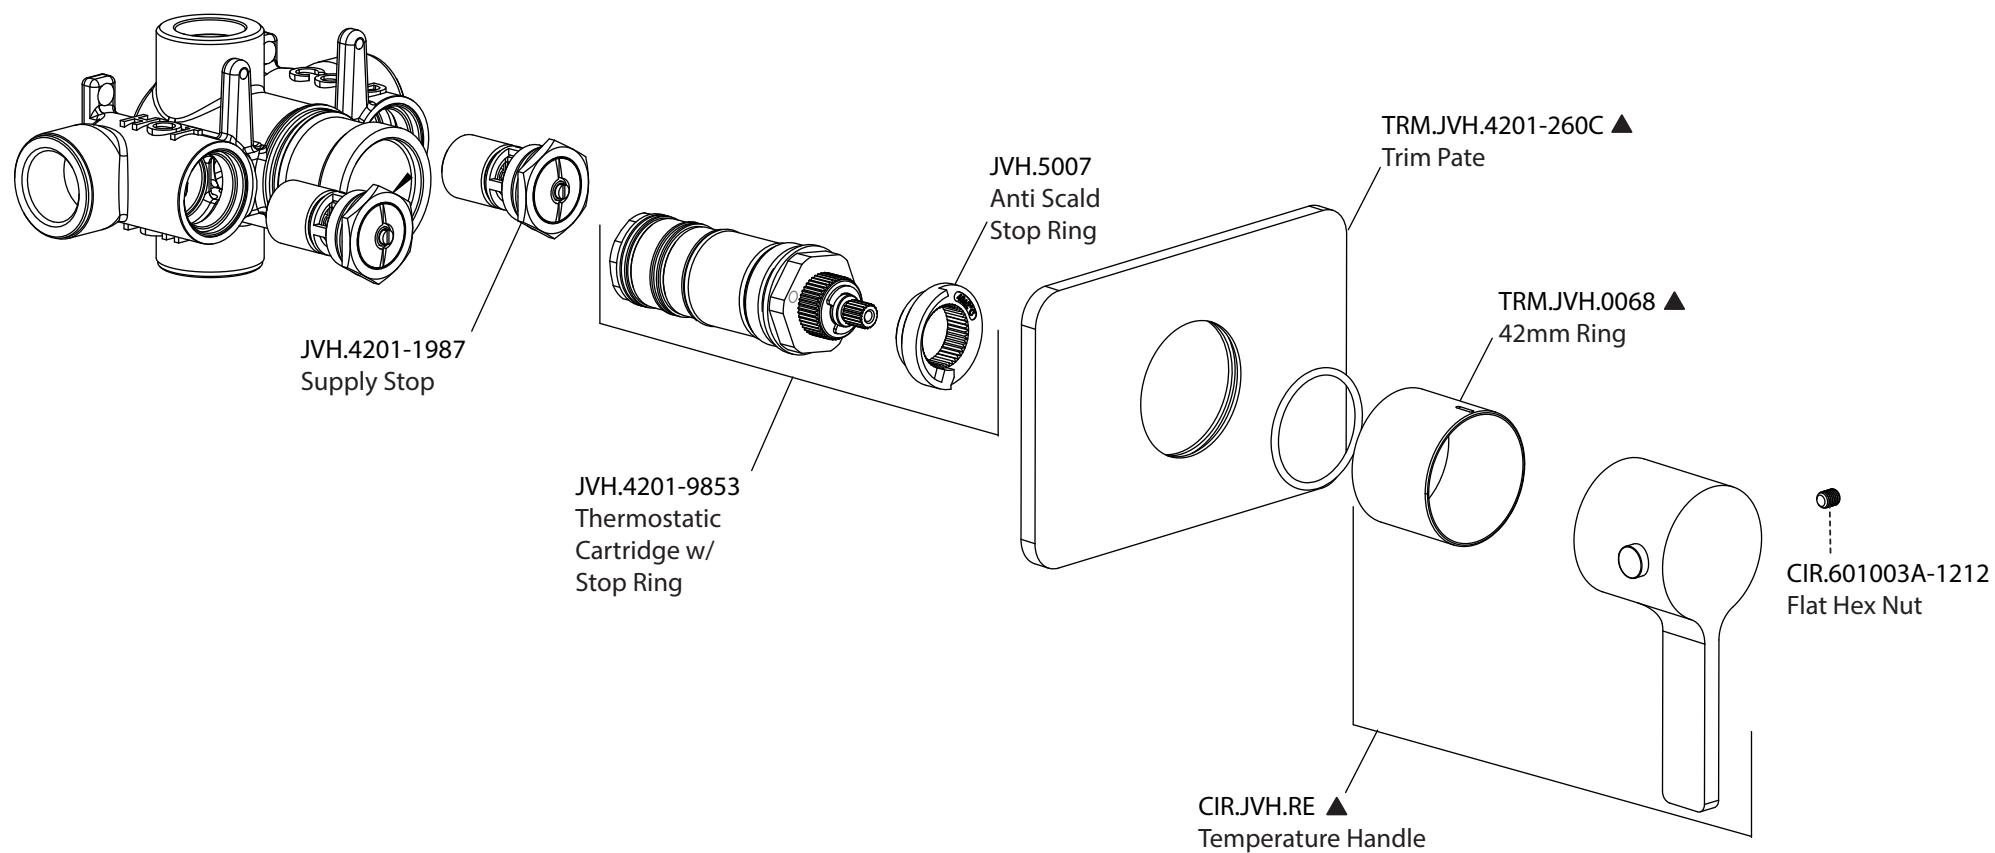

# Product Parts Breakdown

**FLUSSO**  
LUXURY PLUMBING FIXTURES

CIR.4201