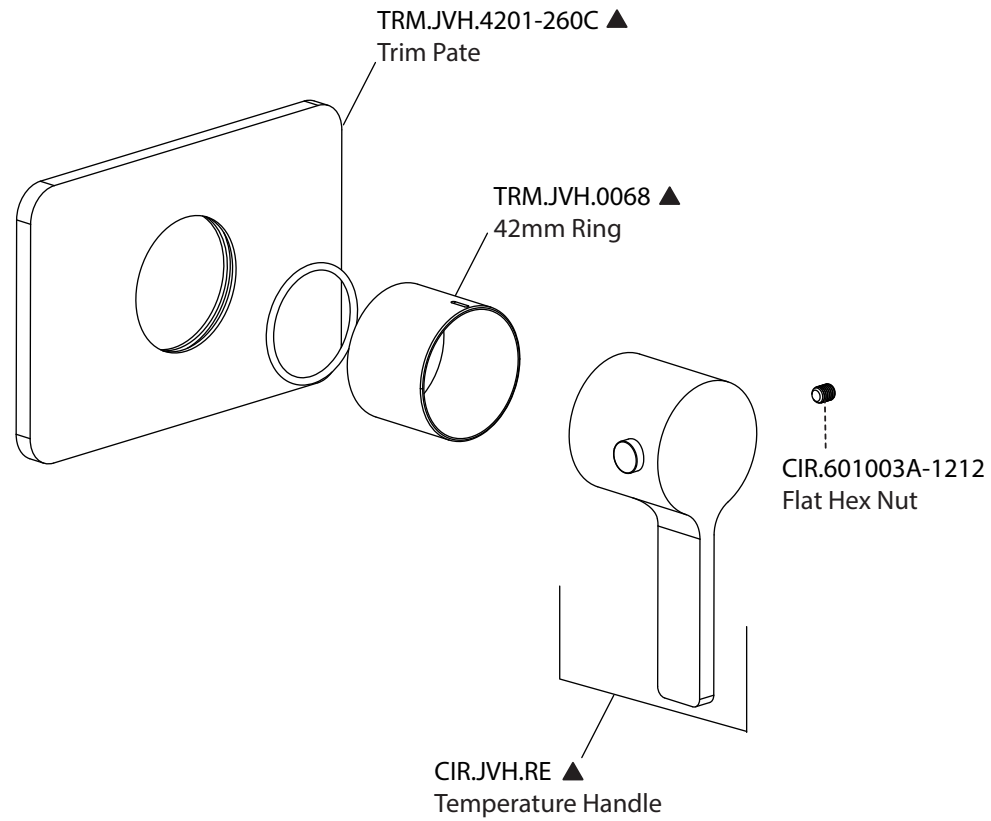

Product Parts Breakdown

 **FLUSSO**
LUXURY PLUMBING FIXTURES

CIR.4201T