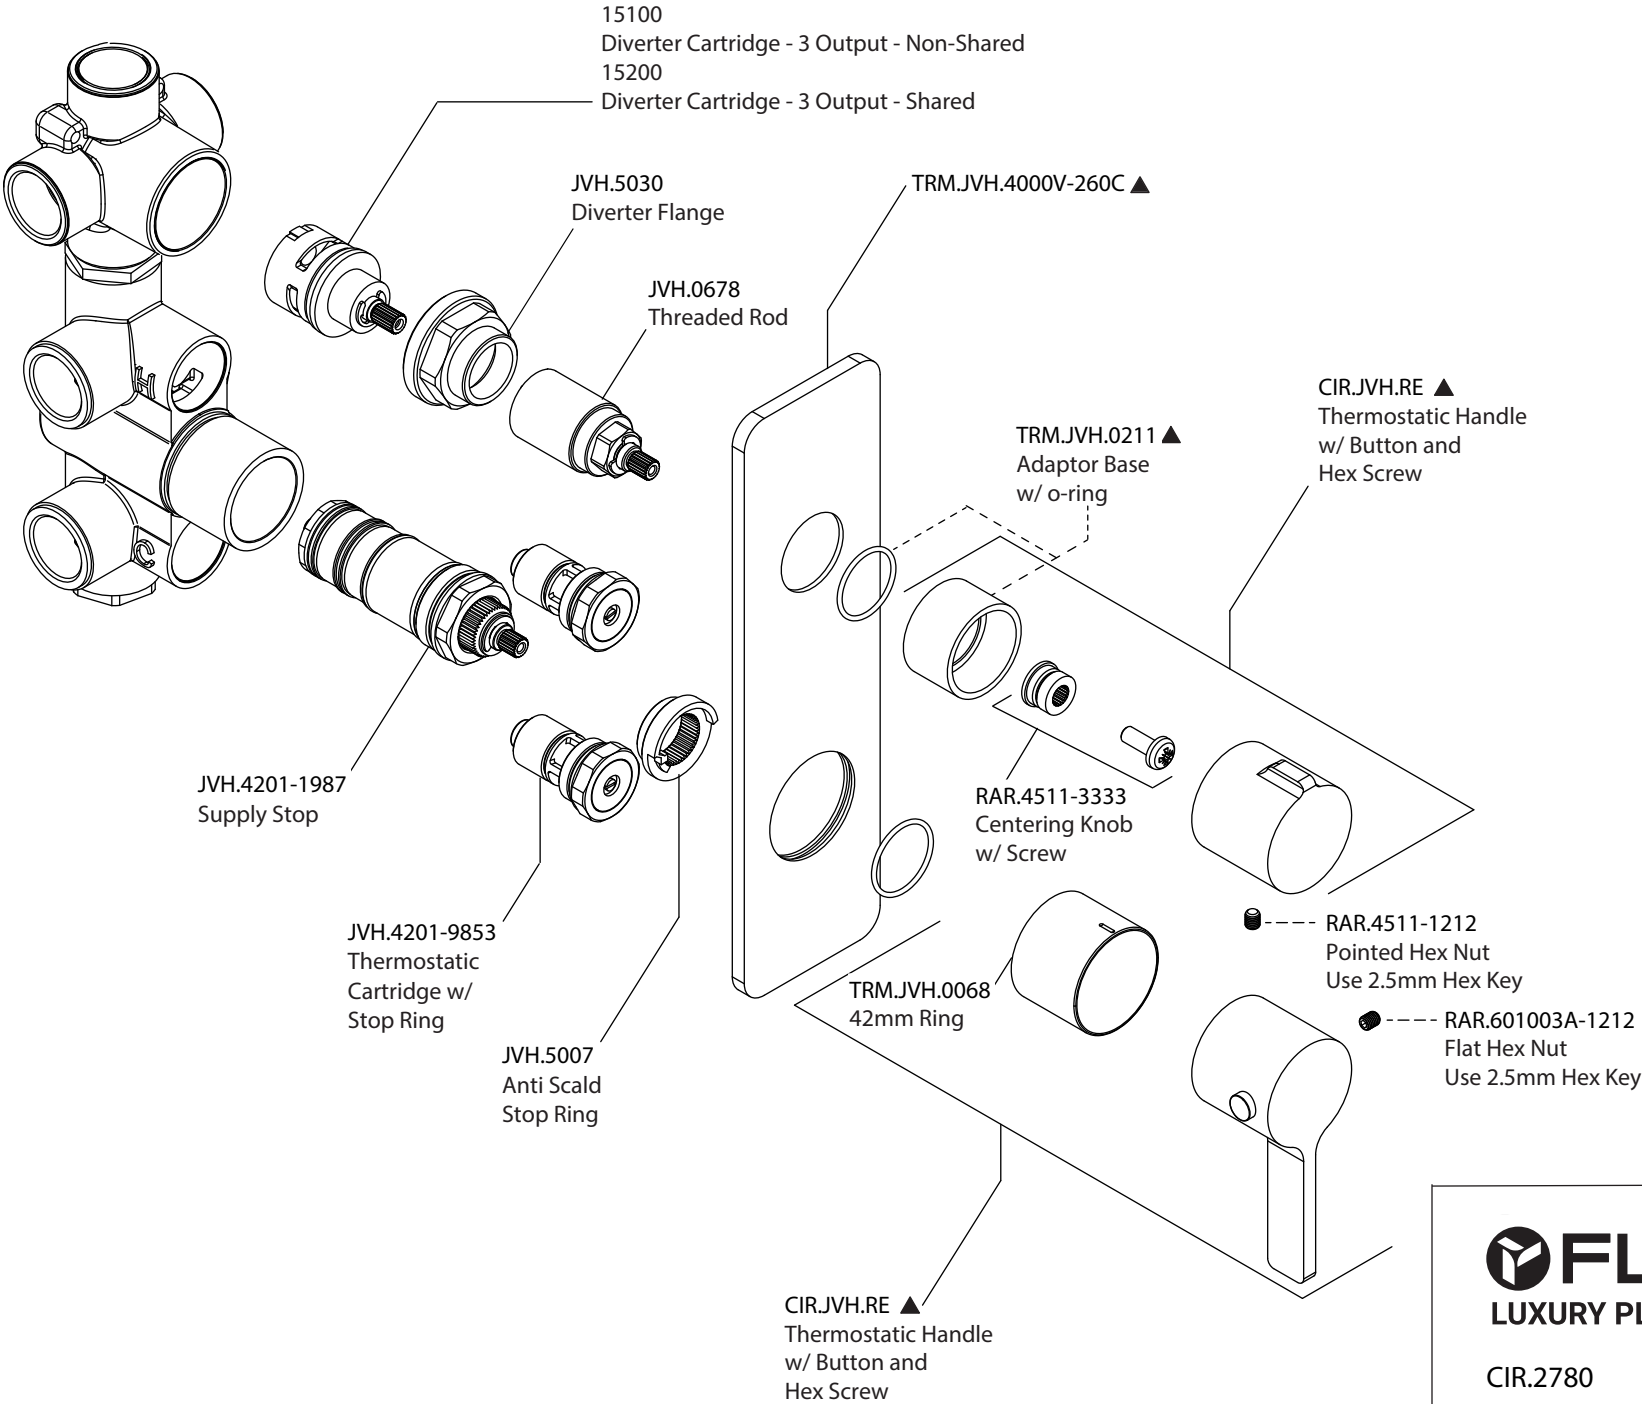

Product Parts Breakdown

FLUSSO
LUXURY PLUMBING FIXTURES

CIR.2780

Ver 2.53