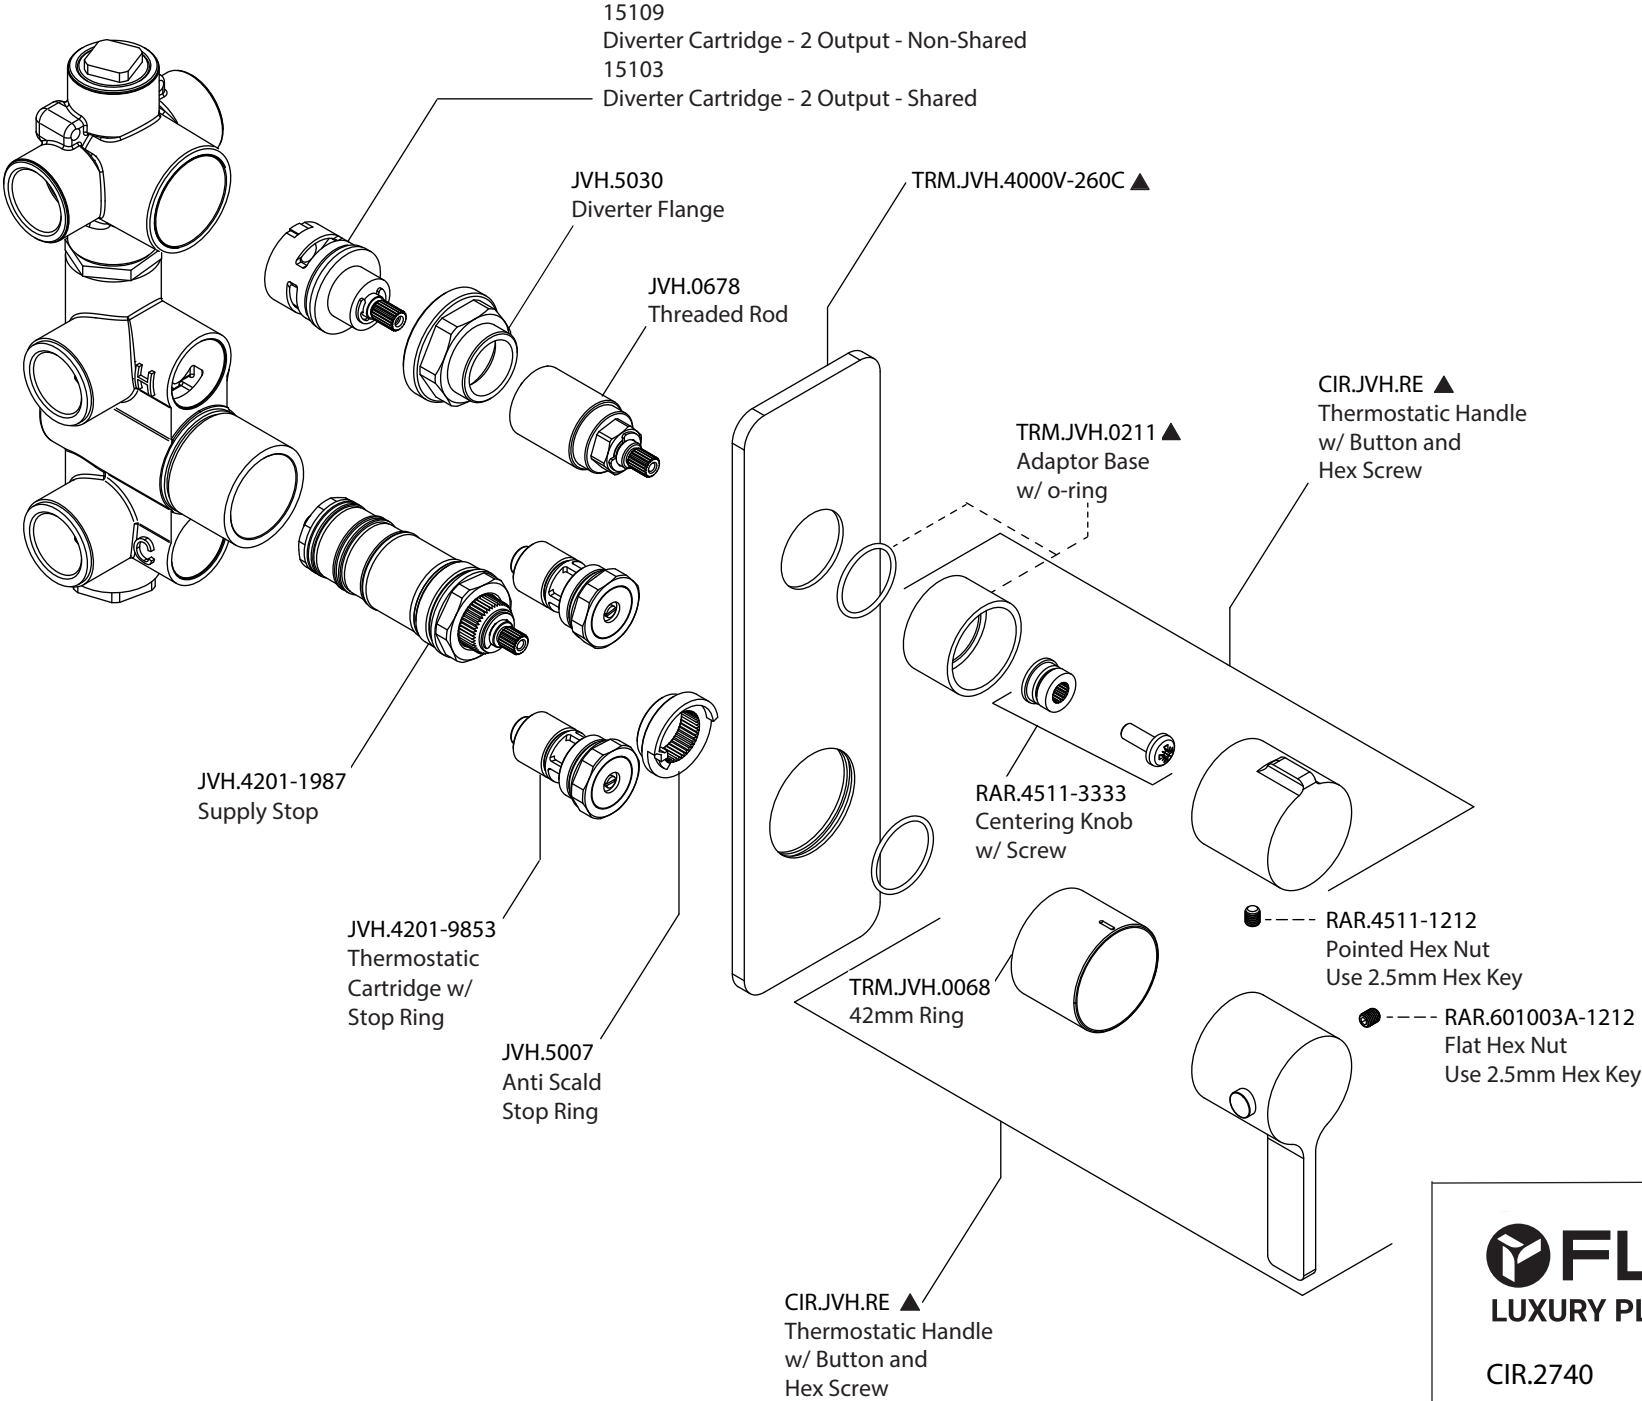

Product Parts Breakdown

FLUSSO
LUXURY PLUMBING FIXTURES

CIR.2740

Ver 2.53