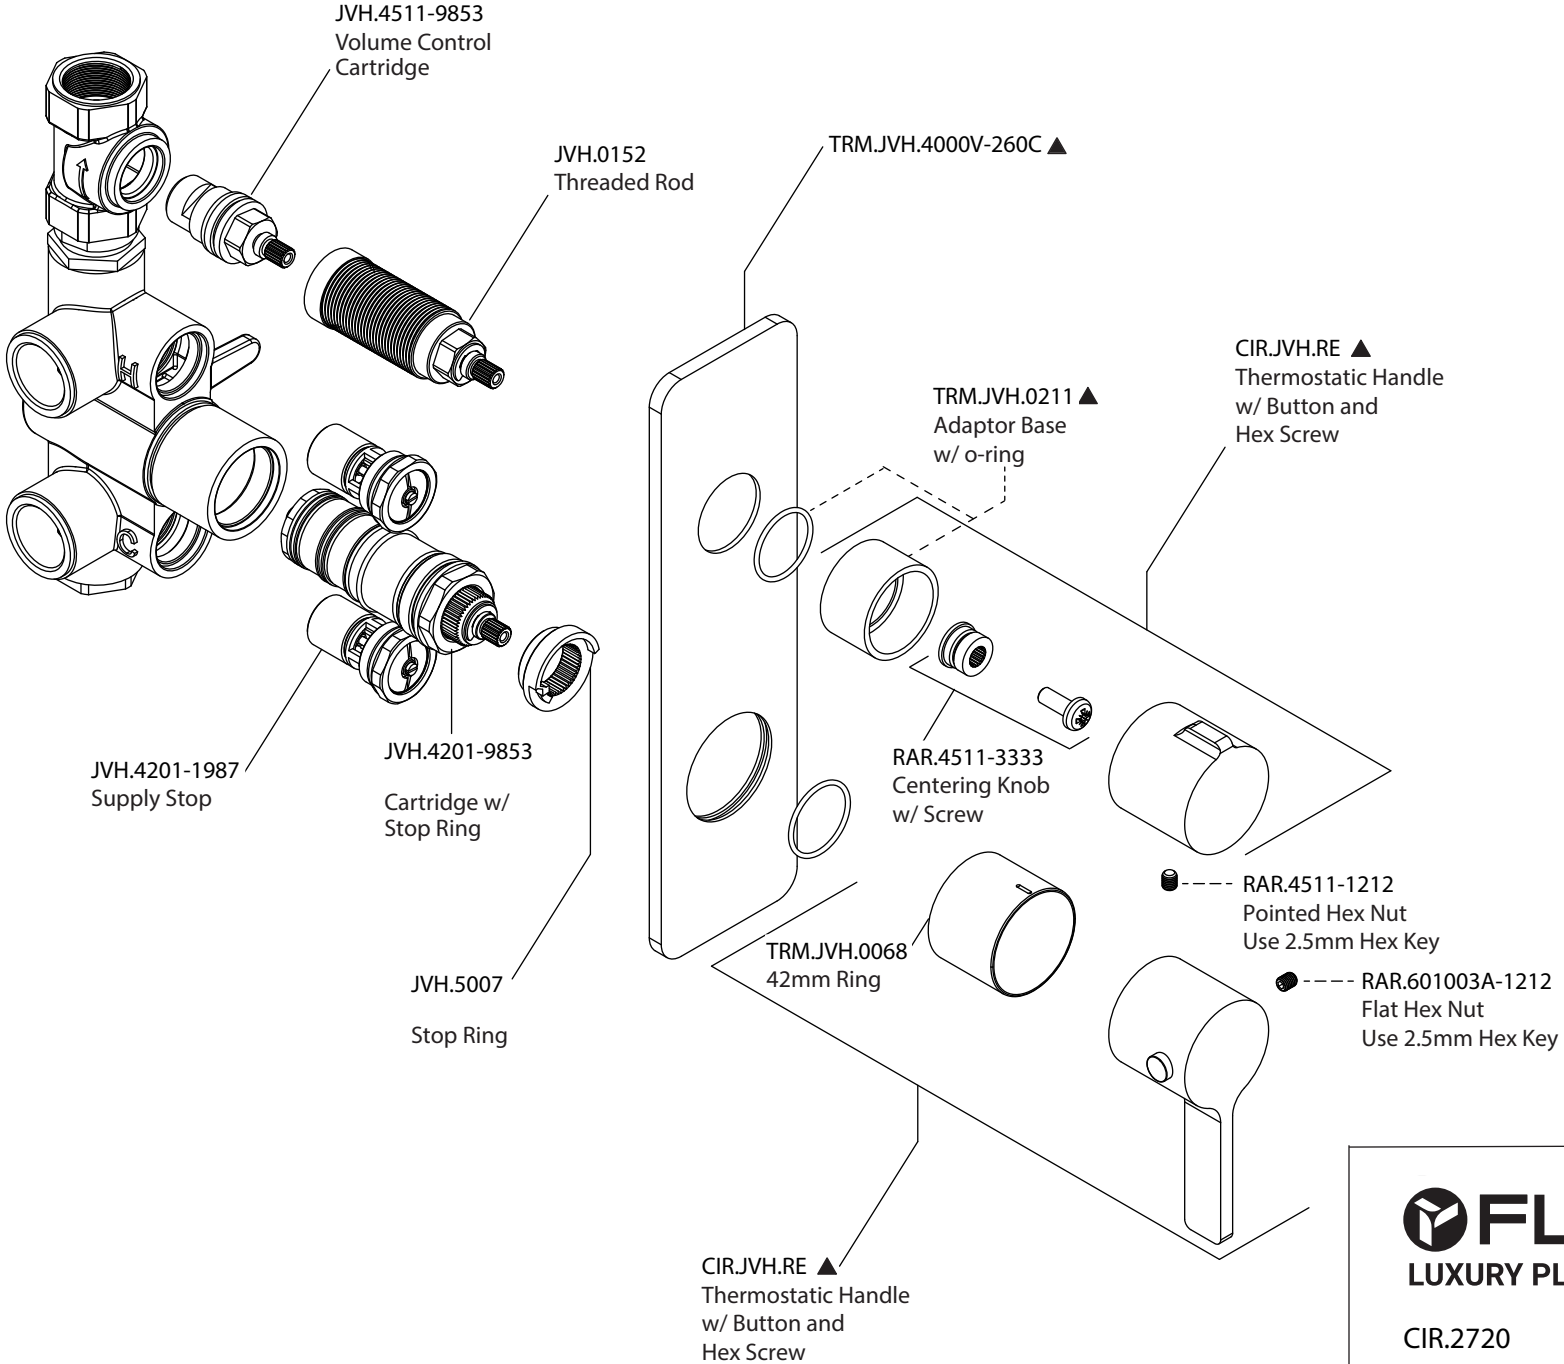

Product Parts Breakdown

FLUSSO
 LUXURY PLUMBING FIXTURES
 CIR.2720
 Ver 2.53