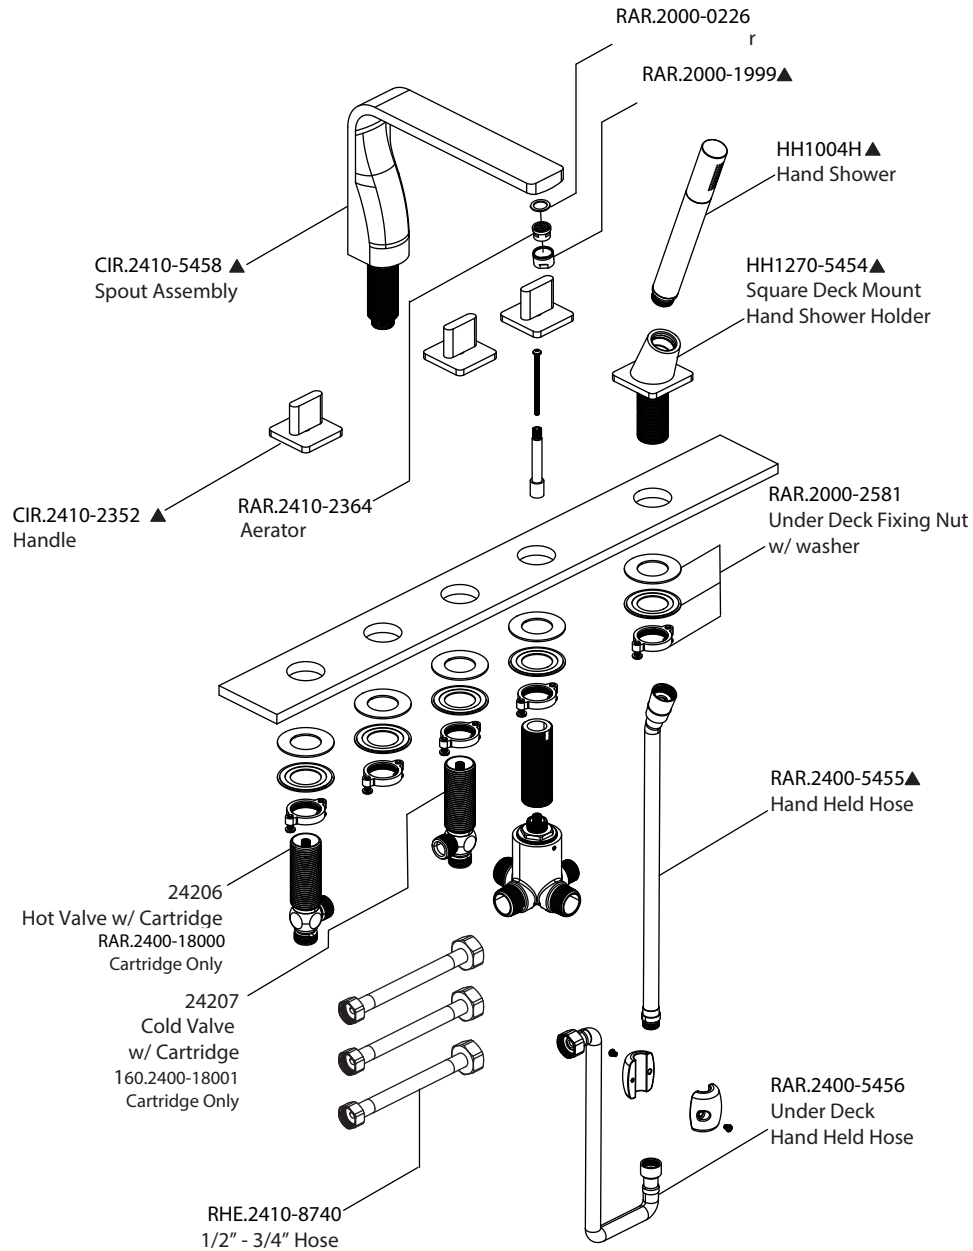

Product Parts Breakdown

FLUSSO
LUXURY PLUMBING FIXTURES

CIR.2420