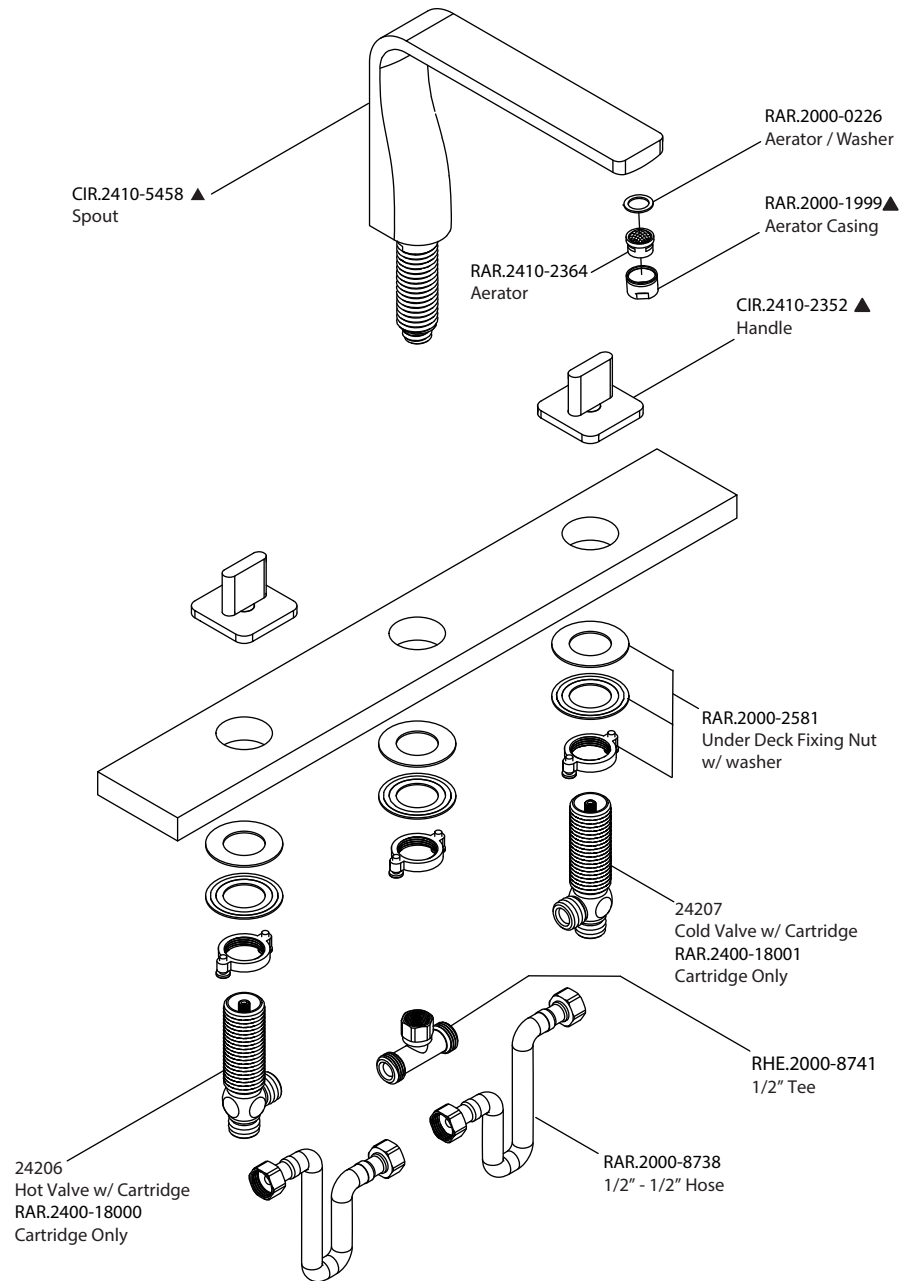

Product Parts Breakdown

FLUSSO
LUXURY PLUMBING FIXTURES

CIR.2410