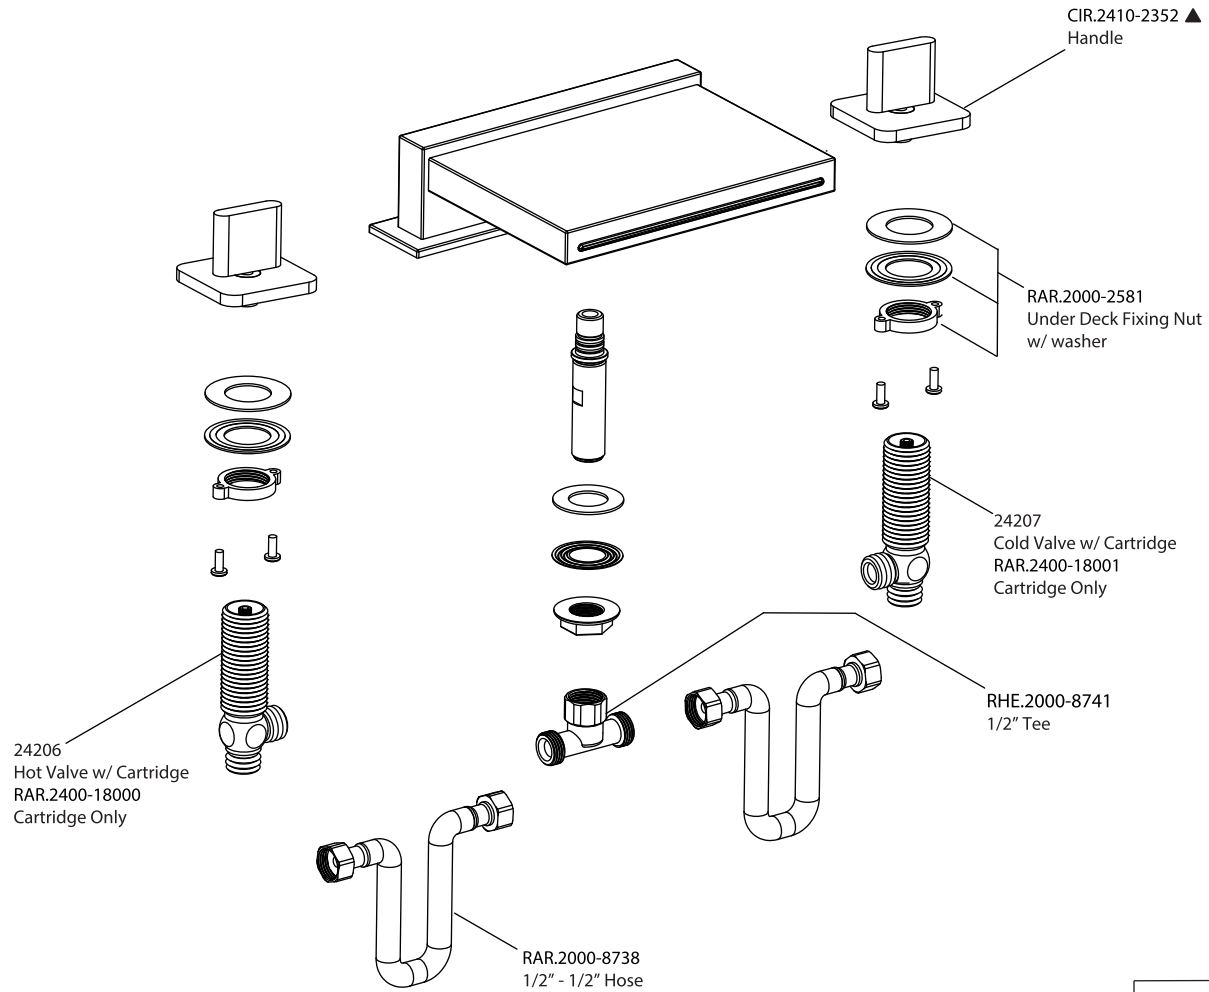

Product Parts Breakdown

Page 1 of 2

FLUSSO
LUXURY PLUMBING FIXTURES

CIR.2410CF

Ver 2.53

Product Parts Breakdown

Page 2 of 2

FLUSSO
LUXURY PLUMBING FIXTURES