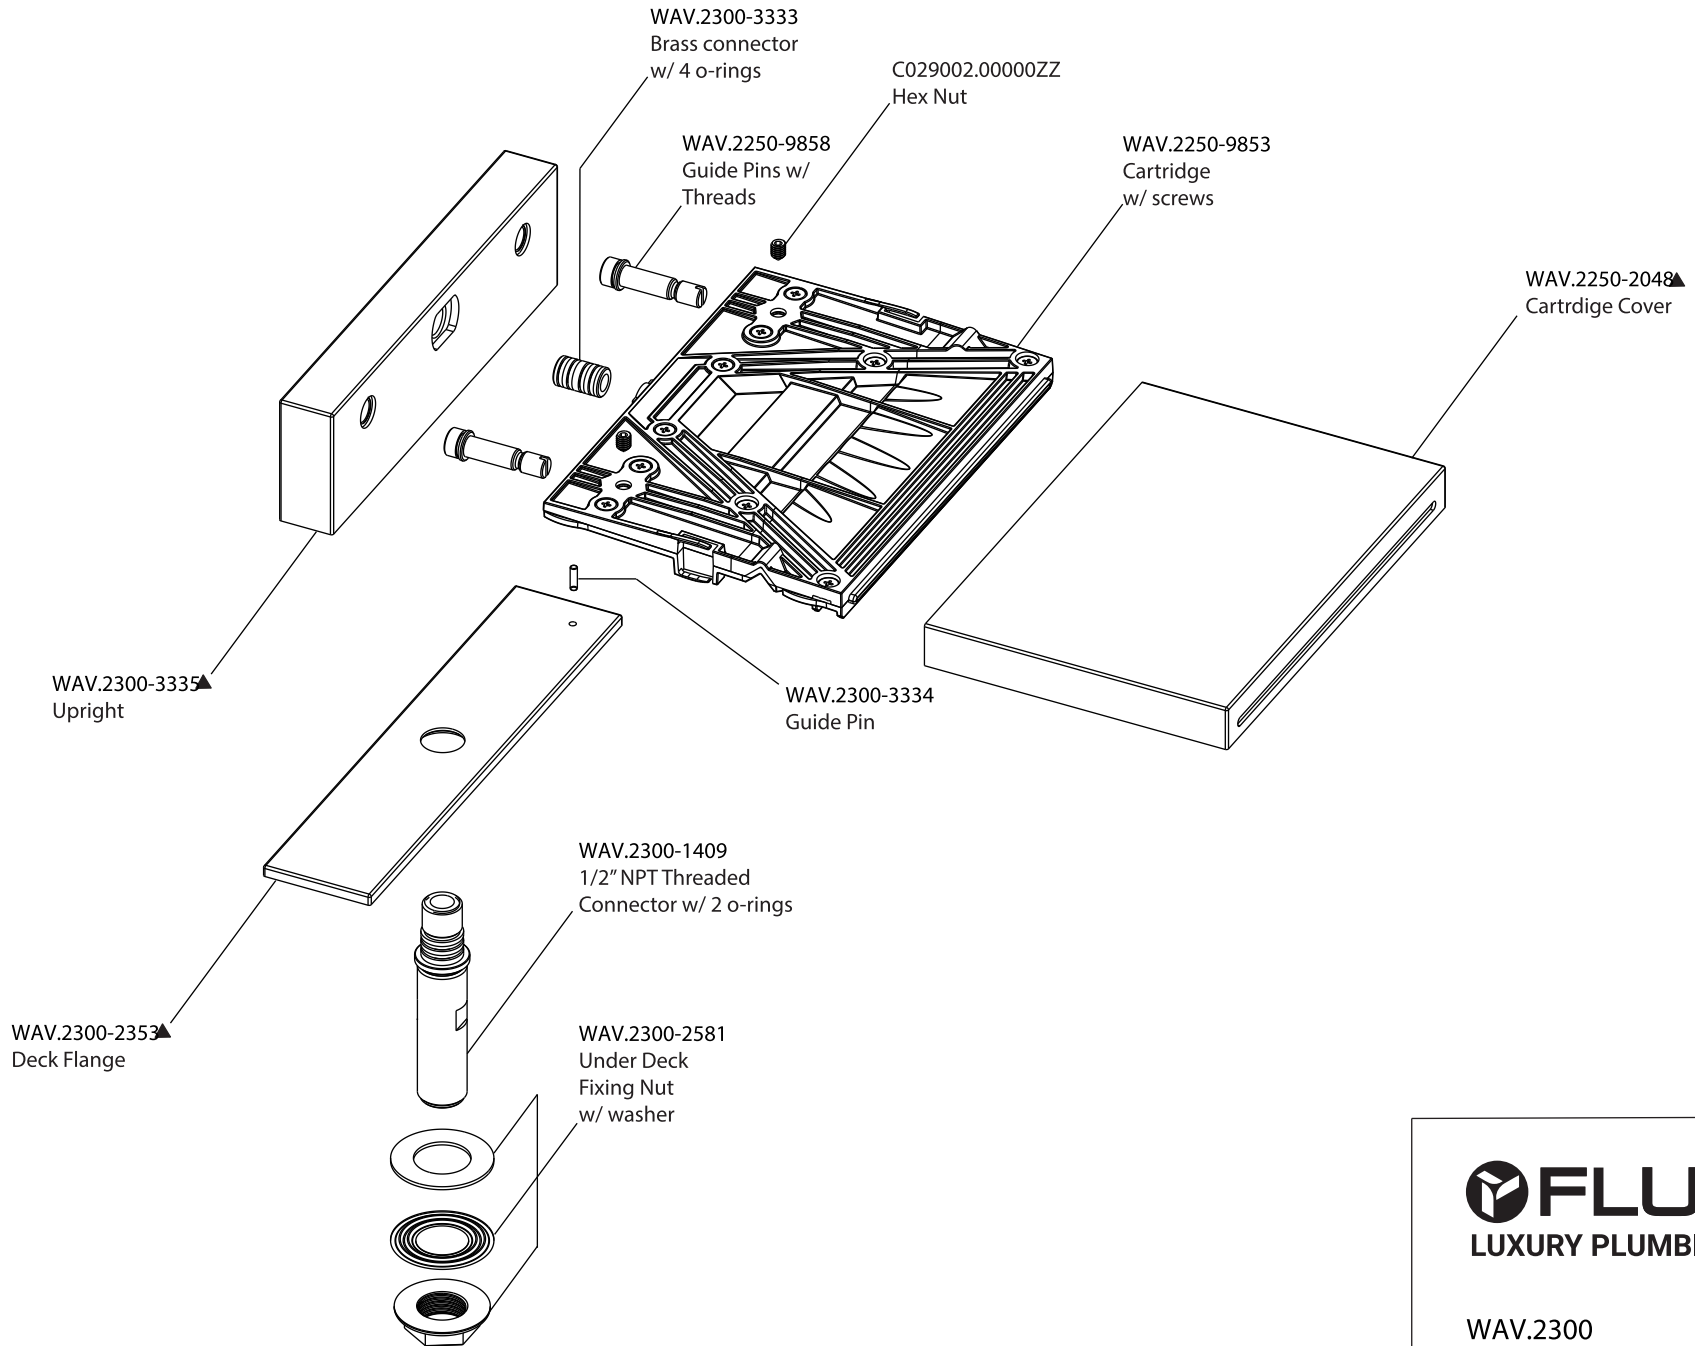

Product Parts Breakdown

Page 1 of 2

FLUSSO
LUXURY PLUMBING FIXTURES

CIR.2410CF

Ver 2.53

Product Parts Breakdown

Page 2 of 2

FLUSSO
LUXURY PLUMBING FIXTURES