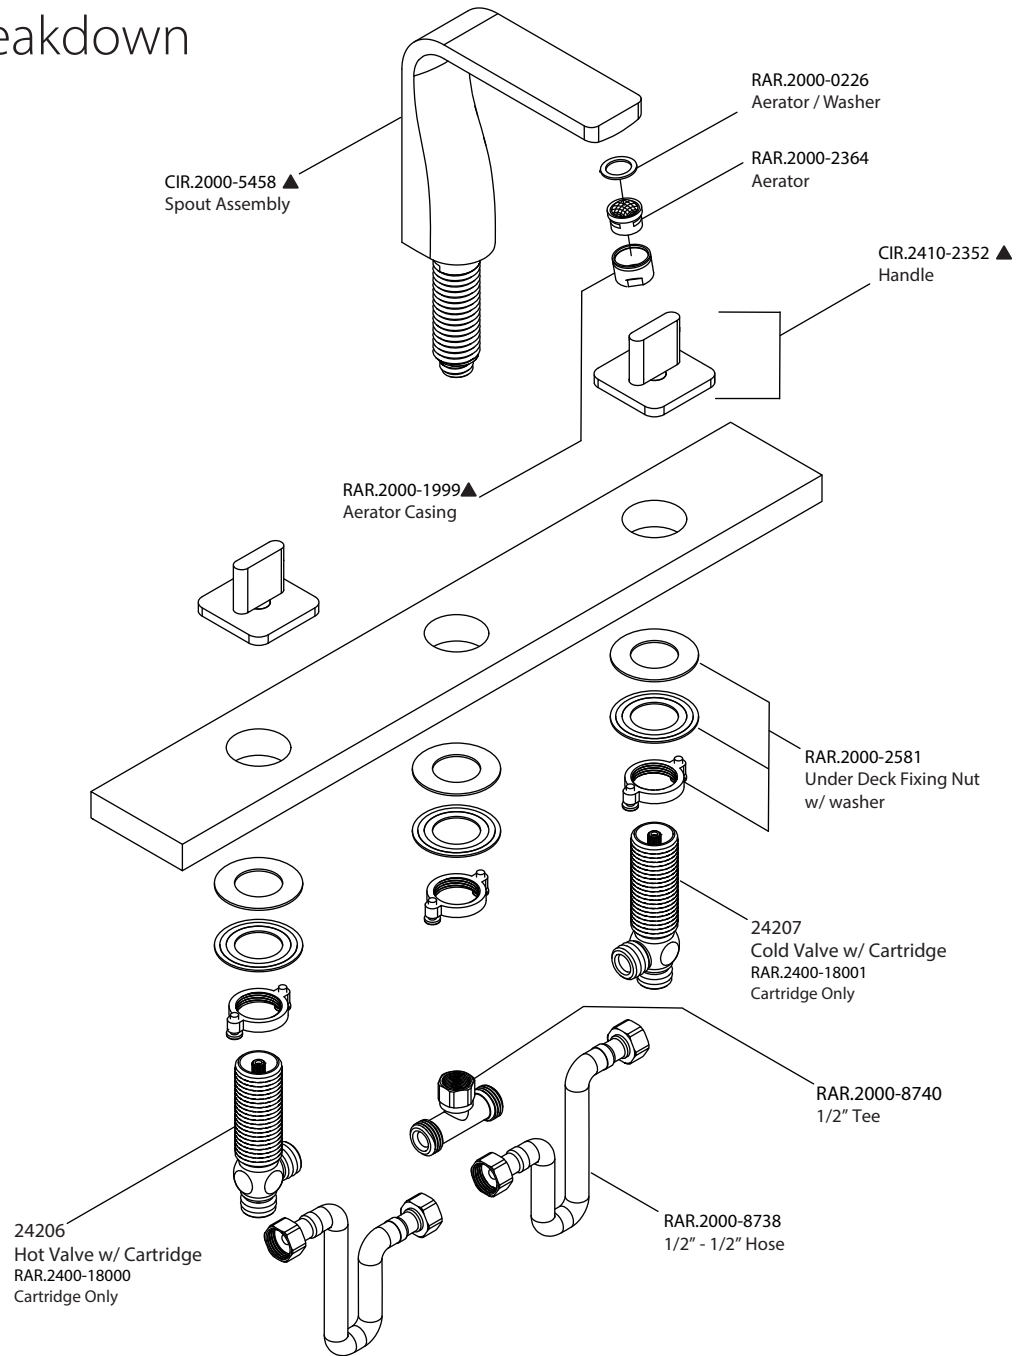

Product Parts Breakdown

FLUSSO
LUXURY PLUMBING FIXTURES

CIR.2000