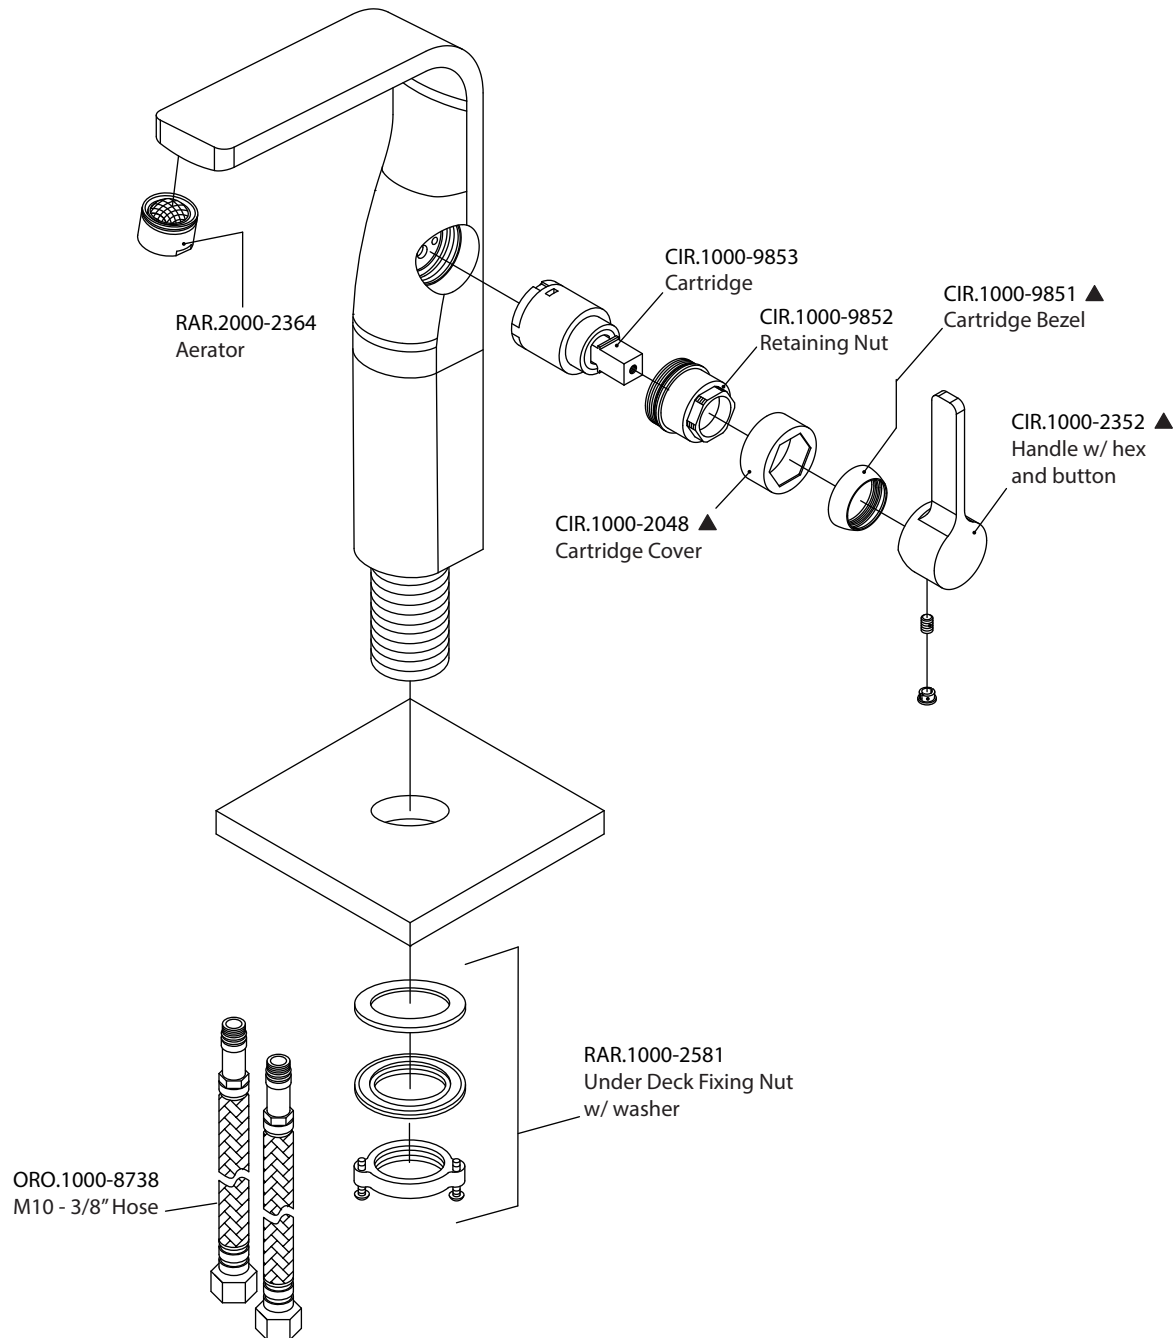

Product Parts Breakdown

FLUSSO
LUXURY PLUMBING FIXTURES

CIR.1700