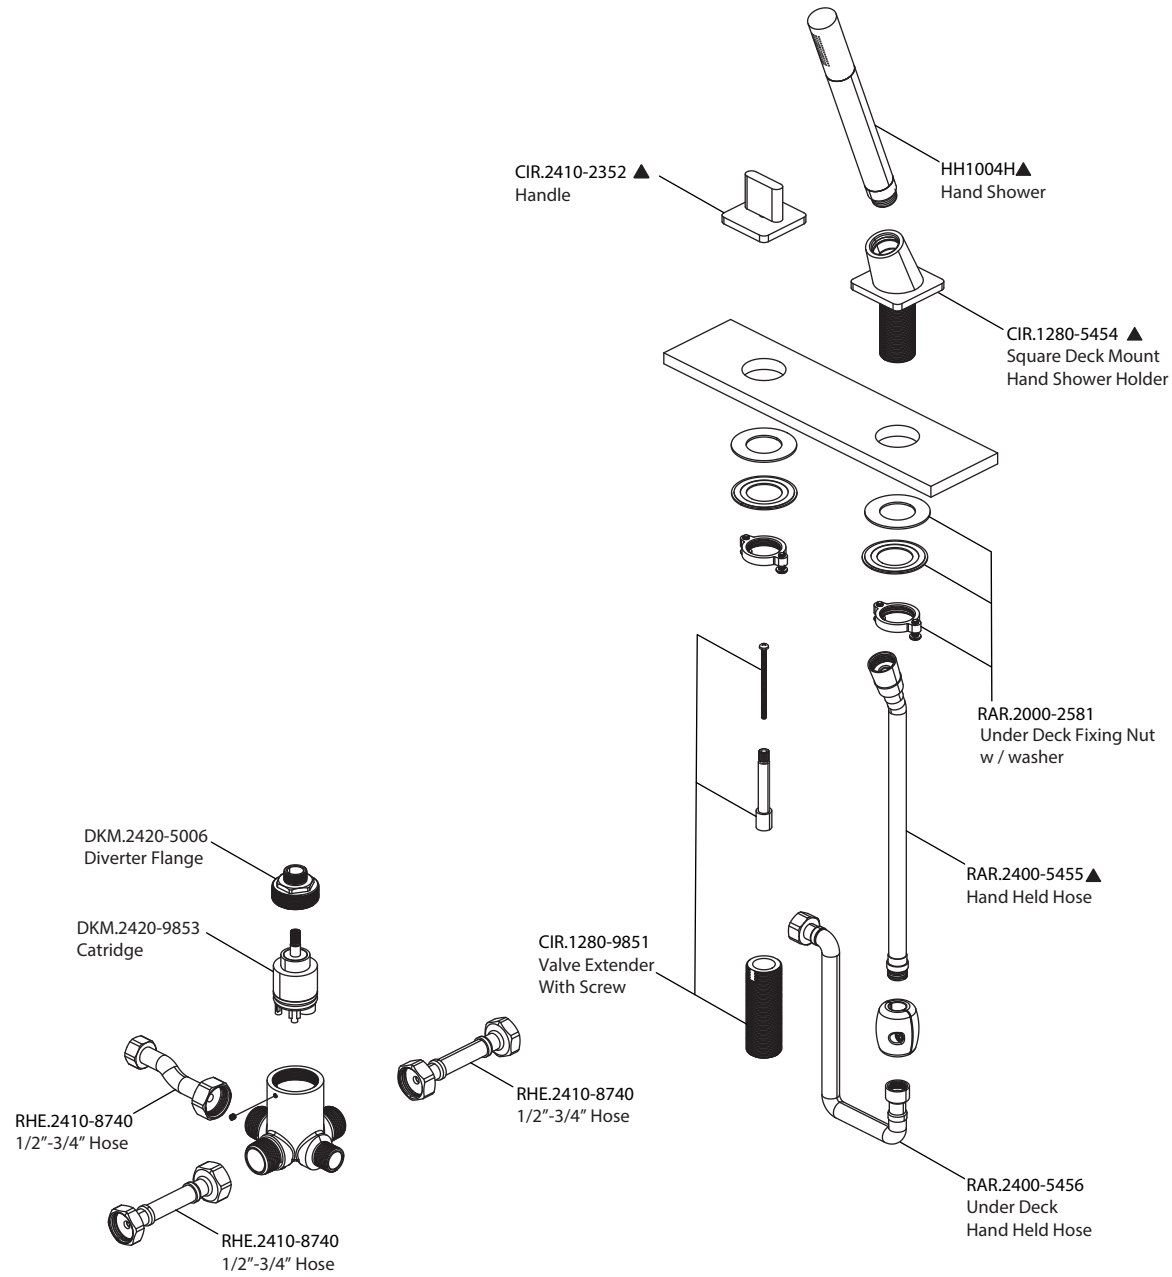

Product Parts Breakdown

FLUSSO
LUXURY PLUMBING FIXTURES

CIR.1280